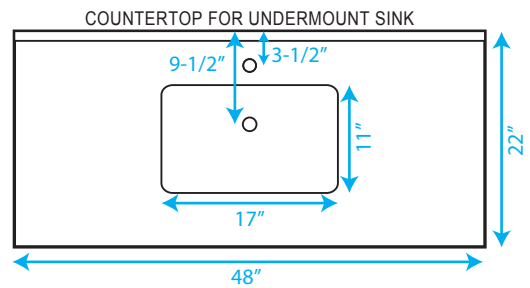

WYNDHAM COLLECTION

Note: All Measurements are $\pm 1/4"$

WC-CG8000-48