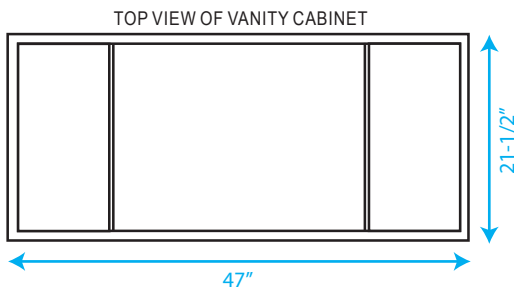

WYNDHAM COLLECTION

Note: All Measurements are $\pm 1/4"$

WC-CG8000-48