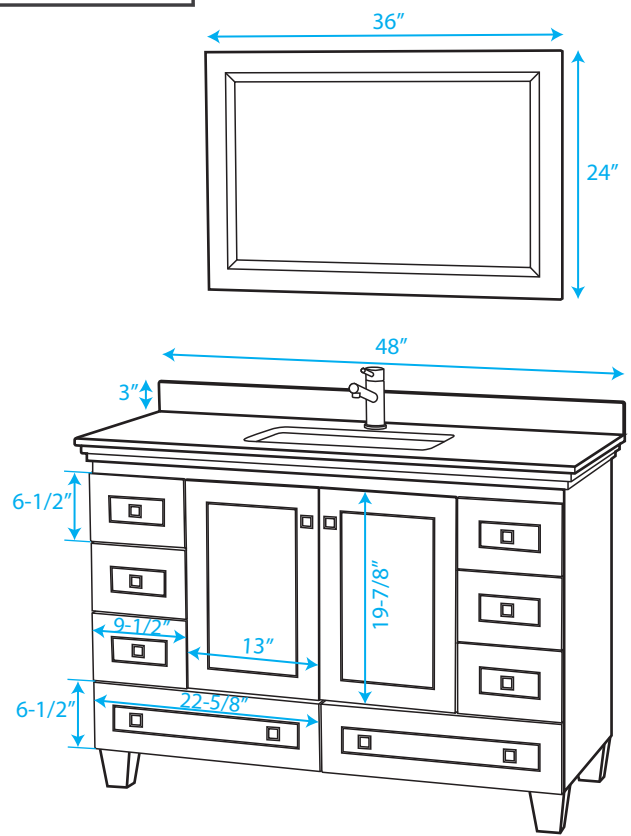

WYNDHAM COLLECTION

Note: All Measurements are $\pm 1/4"$

WC-CG8000-48