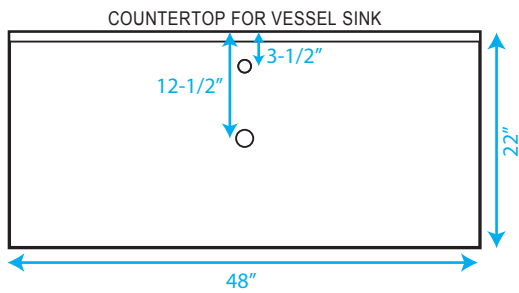

WYNDHAM COLLECTION

Note: All Measurements are $\pm 1/4"$

WC-CG8000-48