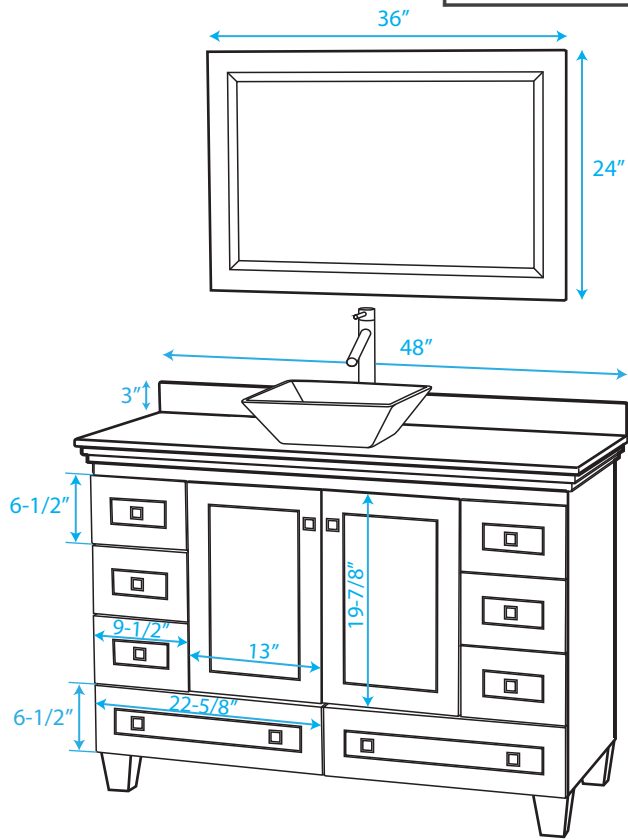

WYNDHAM COLLECTION

Note: All Measurements are $\pm 1/4"$

WC-CG8000-48