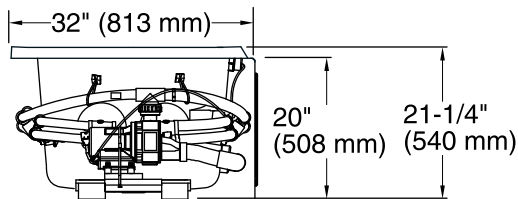

Required Electrical Service

One dedicated circuit required, protected with Class A Ground-Fault Circuit-Interrupter (GFCI) or Residual Current Device (RCD).

Pump: 120 V, 15 A, 50/60 Hz

Technical Information

All product dimensions are nominal.

Installation: 3-Wall Alcove
Drain location: Right
Basin area, bottom: 42" x 20" (1067 mm x 508 mm)
Basin area, top: 51" x 24" (1295 mm x 610 mm)
Weight: 135 lbs (61.2 kg)
Minimum floor load: 50 lbs/ft² (244.1 kg/m²)
Water depth: 14" (356 mm)
Water capacity: 60 gal (227.1 L)
Electrical component rating: Pump: 120 V, 7 A, 60 Hz

Notes

- Measure your actual product for rough-in details.
- Install this product according to the installation instructions.
- The hot water supply should be 70% of the capacity of the bath or greater. Installations will vary.
- Provide one grounded electrical outlet within 24" (610 mm) of each component.