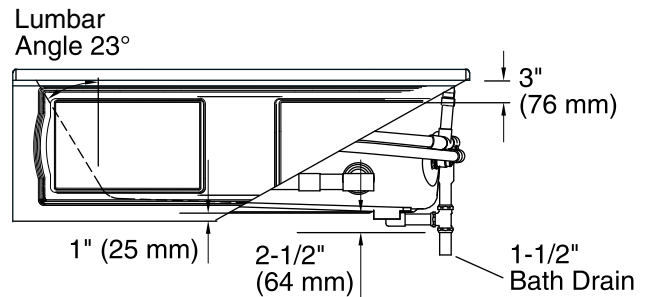

Required Electrical Service

One dedicated circuit required, protected with Class A Ground-Fault Circuit-Interrupter (GFCI) or Residual Current Device (RCD).

Pump: 120 V, 15 A, 50/60 Hz

Technical Information

All product dimensions are nominal.

Installation: 3-Wall Alcove
Drain location: Right
Basin area, bottom: 42" x 20" (1067 mm x 508 mm)
Basin area, top: 51" x 24" (1295 mm x 610 mm)
Weight: 135 lbs (61.2 kg)
Minimum floor load: 50 lbs/ft² (244.1 kg/m²)
Water depth: 14" (356 mm)
Water capacity: 60 gal (227.1 L)
Electrical component rating: Pump: 120 V, 7 A, 60 Hz

Notes

- Measure your actual product for rough-in details.
- Install this product according to the installation instructions.
- The hot water supply should be 70% of the capacity of the bath or greater. Installations will vary.
- Provide one grounded electrical outlet within 24" (610 mm) of each component.