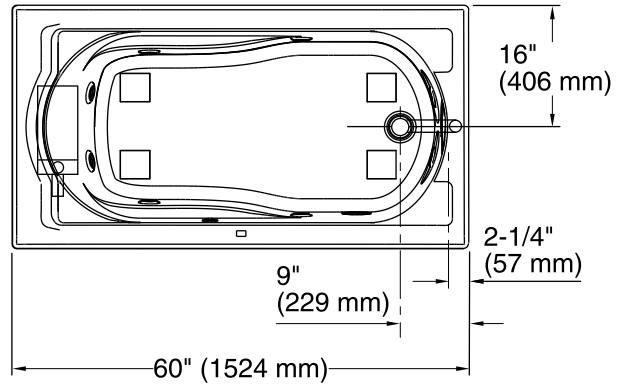

Required Electrical Service

One dedicated circuit required, protected with Class A Ground-Fault Circuit-Interrupter (GFCI) or Residual Current Device (RCD).

Pump: 120 V, 15 A, 50/60 Hz

Technical Information

All product dimensions are nominal.

Installation: 3-Wall Alcove
Drain location: Right
Basin area, bottom: 42" x 20" (1067 mm x 508 mm)
Basin area, top: 51" x 24" (1295 mm x 610 mm)
Weight: 135 lbs (61.2 kg)
Minimum floor load: 50 lbs/ft² (244.1 kg/m²)
Water depth: 14" (356 mm)
Water capacity: 60 gal (227.1 L)
Electrical component rating: Pump: 120 V, 7 A, 60 Hz

Notes

- Measure your actual product for rough-in details.
- Install this product according to the installation instructions.
- The hot water supply should be 70% of the capacity of the bath or greater. Installations will vary.
- Provide one grounded electrical outlet within 24" (610 mm) of each component.