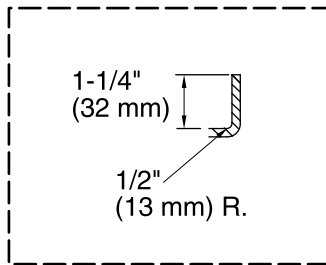

No change in measurements if connected with drain illustrated. (K-7161-AF)

Integral Flange Detail