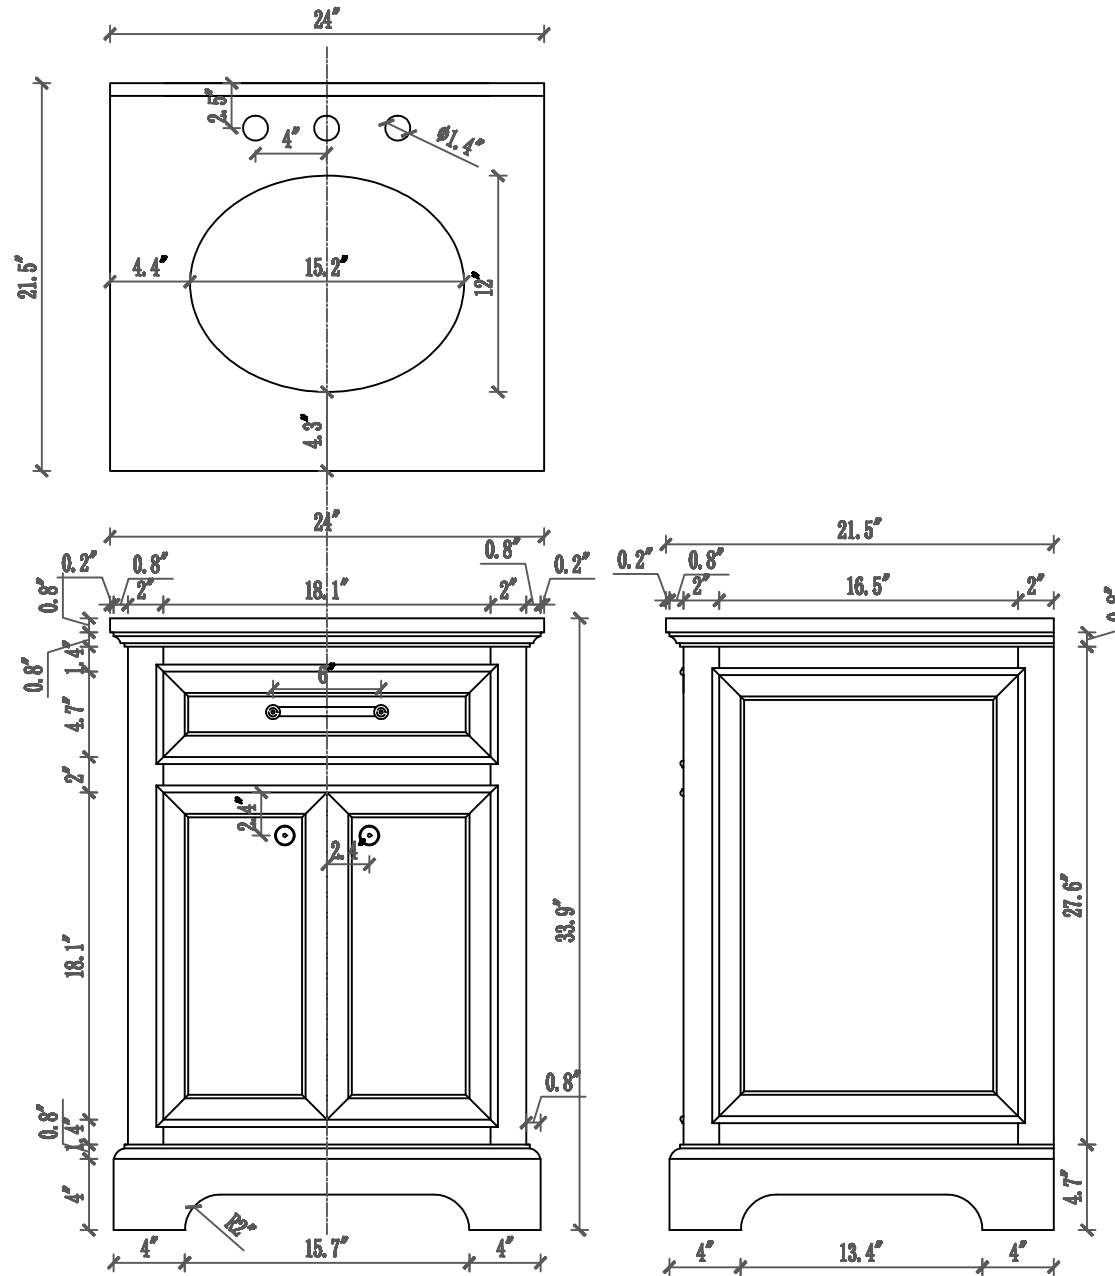

MODEL: DERBY 24GF

WATER
CREATION

TECHNICAL DATASHEET

Water Creation London Classic
Wide Spread Lavatory Faucet
F2-0009-01-BX

PRODUCT SPECIFICATION

Construction: 100% Solid Brass
Connection: 1/2" IPS

Finish: Chrome
Handle Style: British Cross
Sink Hole Required: 3
Spout Height: 1-1/2" Aerator, 3" Overall
Spout Reach: 5-1/2"
Flow Rate: 2.0 GPM @ 60 PSI