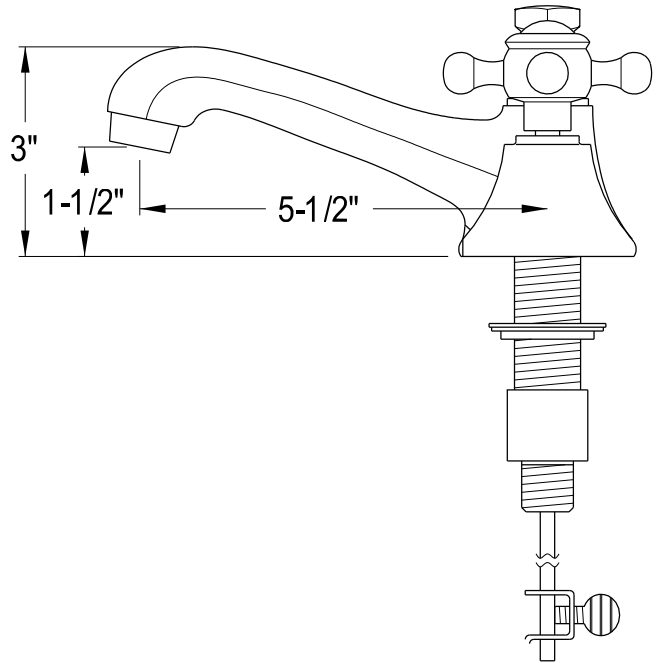

MODEL: DERBY 24GF

WATER
CREATION

TECHNICAL DATASHEET

Water Creation London Classic
Wide Spread Lavatory Faucet
F2-0009-01-BX

PRODUCT SPECIFICATION

Construction: 100% Solid Brass
Connection: 1/2" IPS

Finish: Chrome
Handle Style: British Cross
Sink Hole Required: 3
Spout Height: 1-1/2" Aerator, 3" Overall
Spout Reach: 5-1/2"
Flow Rate: 2.0 GPM @ 60 PSI