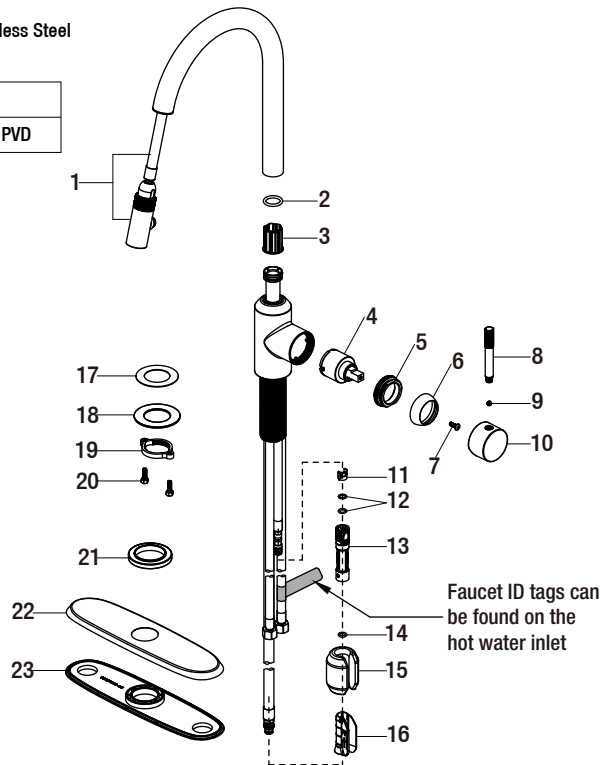

schön™

Replacement Parts List

Axel Single-Handle Pull-Down Sprayer Kitchen Faucet in Stainless Steel

MODEL	Internet SKU #	FINISH
67706-0008D2	206777963	Stainless Steel PVD

Many replacement parts can be purchased online or at your local store. Please use the table below to identify the part SKU number needed, go to schonsimplymodern.com, and check for online and store availability. If you can't find the part you are looking for, please call (800) 880-8164.

Part	Description	Part #	Internet SKU #	Store SKU #
1	Spray head & hose	RP3830708D2		
2	O-ring	RP60071		
3	Wearable ring	RP70561		
4	Cartridge	RP20044	301158214	
5	Bonnet nut	RP70548		
6	Cap	RP8013208D2		
7	Screw	RP50015		
8	Handle	RP1345008D2		
9	Set screw	RP50002		
10	Handle seat	RP1712608D2		
11	Block	RP70421		
12	O-ring	RP60002		

Part	Description	Part #	Internet SKU #	Store SKU #
13	Quick connect assembly	RP70479		
14	O-ring	RP60089		
15	Weight	RP70441	207093823	
16	Weight clip	RP64204		
17	Plastic washer	RP64131	301158339	
18	Metal washer	RP64146		
19	Nut	RP56077		
20	Screw	RP50004		
21	Flange	RP8007908D2		
22	Escutcheon	RP8055608D2		
23	Gasket	RP80557