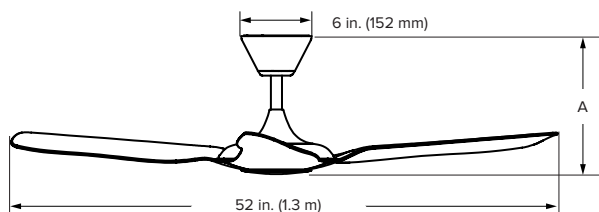

LIGHT SPECIFICATIONS

LIGHT WATTS	LIGHT OUTPUT	COLOR TEMP	CRI
20 W	988 Lumens	2700 K	82

Fan Height (A)	Standard Fan Heights	
	11.4 in. (289 mm)	16.4 in. (417 mm)

¹ Actual results of sound measurements in the field may vary due to sound reflective surfaces and environmental conditions.

USA
BIGASSFANS.COM
877-244-3267

CANADA
BIGASSFANS.COM
844-924-4277