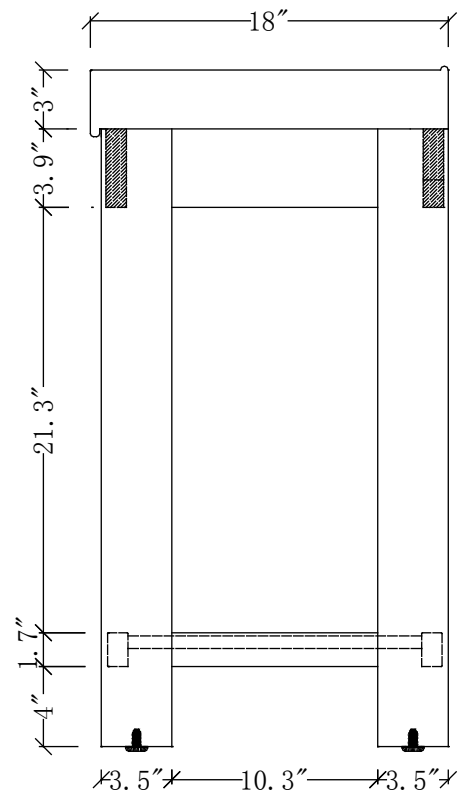

Features

- Solid Birch wood and MDF with Birch veneer.
- Slat shelf across the bottom for storage
- Adjustable leg levelers for uneven floor
- Finish: Dark Walnut
- White Vitreous China top with integrate sink (cUPC)
- Faucet not included
- 31.5" width, 18" depth, and 34" height
- Fully assembly

Product Specification

Lexi Sink Cabinet, slat shelf across the bottom for storage, adjustable leg levelers for uneven floor. The cabinet is Dark Walnut finish. White Vitreous China top with Integrate sink included. Fully assembly. 31.5" width, 18" depth, and 34" height. Faucet not included.
Model No.9405-VS30VC

Installation Notes

· None applicable

Lexi Sink Cabinet

01390

Product Diagram