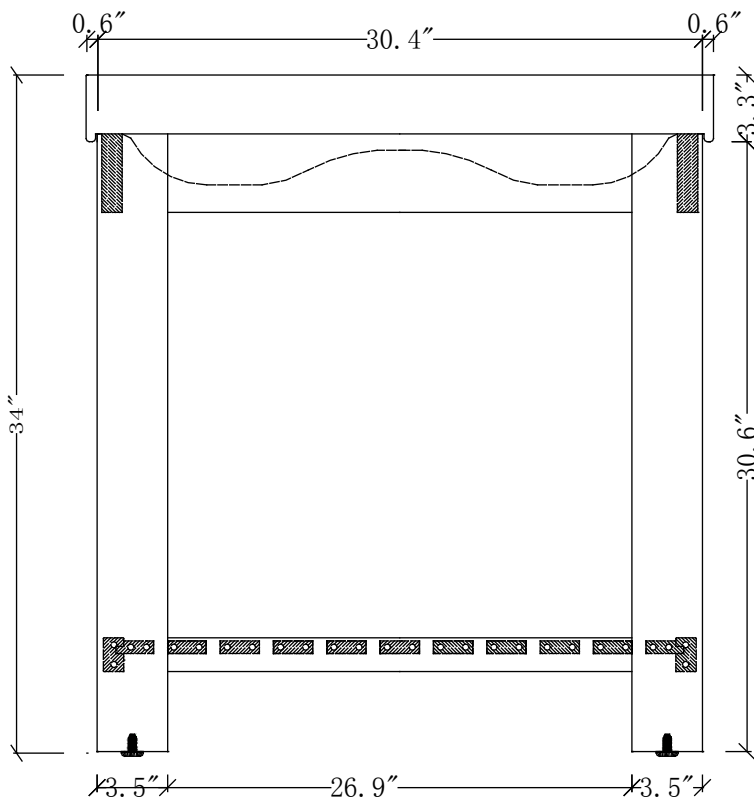

Features

- Solid Birch wood and MDF with Birch veneer.
- Slat shelf across the bottom for storage
- Adjustable leg levelers for uneven floor
- Finish: Dark Walnut
- White Vitreous China top with integrate sink (cUPC)
- Faucet not included
- 31.5" width, 18" depth, and 34" height
- Fully assembly

Product Specification

Lexi Sink Cabinet, slat shelf across the bottom for storage, adjustable leg levelers for uneven floor. The cabinet is Dark Walnut finish. White Vitreous China top with Integrate sink included. Fully assembly. 31.5" width, 18" depth, and 34" height. Faucet not included.
Model No.9405-VS30VC

Installation Notes

· None applicable

Lexi Sink Cabinet

01390

Product Diagram