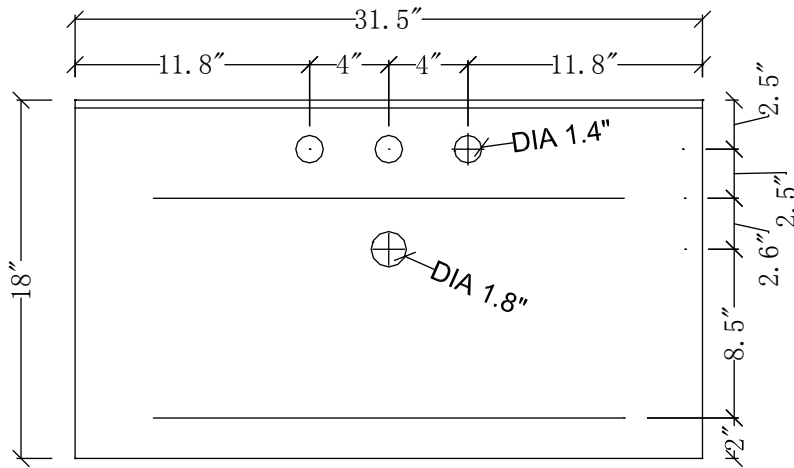

Features

- Solid Birch wood and MDF with Birch veneer.
- Slat shelf across the bottom for storage
- Adjustable leg levelers for uneven floor
- Finish: Dark Walnut
- White Vitreous China top with integrate sink (cUPC)
- Faucet not included
- 31.5" width, 18" depth, and 34" height
- Fully assembly

Product Specification

Lexi Sink Cabinet, slat shelf across the bottom for storage, adjustable leg levelers for uneven floor. The cabinet is Dark Walnut finish. White Vitreous China top with Integrate sink included. Fully assembly. 31.5" width, 18" depth, and 34" height. Faucet not included.
Model No.9405-VS30VC

Installation Notes

· None applicable

Lexi Sink Cabinet

01390

Product Diagram