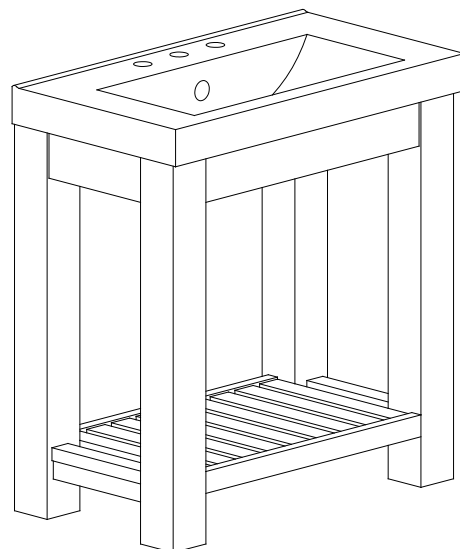

Features

- Solid Birch wood and MDF with Birch veneer.
- Slat shelf across the bottom for storage
- Adjustable leg levelers for uneven floor
- Finish: Dark Walnut
- White Vitreous China top with integrate sink (cUPC)
- Faucet not included
- 31.5" width, 18" depth, and 34" height
- Fully assembly

Lexi Sink Cabinet

01390

Codes /Standards Applicable

Specified model meets or exceeds the following:

- cUPC certified White Vitreous China top with Integrate sink.

Specified Model

Model	Description	Colors/Finishes
9405-VS30VC	Lexi Sink Cabinet 34"h*31.5"w Black Granite	Dark Walnut

Product Specification

Lexi Sink Cabinet, slat shelf across the bottom for storage, adjustable leg levelers for uneven floor. The cabinet is Dark Walnut finish. White Vitreous China top with Integrate sink included. Fully assembly. 31.5" width, 18" depth, and 34" height. Faucet not included.
Model No.9405-VS30VC