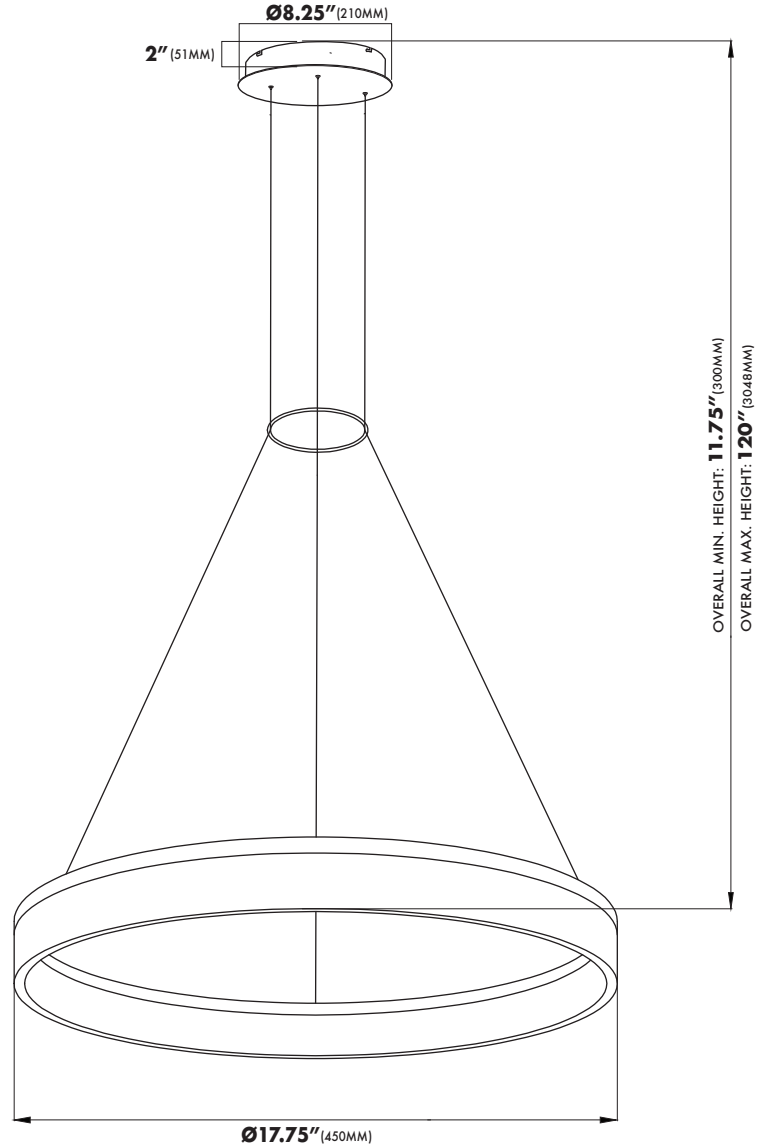

FEATURES

- Aluminum Body / Acrylic Prismatic Lens
- Suspension Fixture w/ Angle and Height Adjustable Cables
- 1400 Lumens
- 26 Watts / 120 Volts / >80 CRI
- 3000 Kelvin Color Temperature
- Dimmable LED (15% - 100%) with ELV - Electric Low Voltage dimmers
- Dry Rated

**MODEL# VMC31630
DIMENSIONS**

CANOPY WIDTH: **Ø8.25"** (210MM)

OVERALL MAX. HEIGHT: **120** (3048MM)

THE MEASUREMENTS ARE ROUNDED TO THE NEAREST 1/4"

AVAILABLE FINISHES

AL

BL