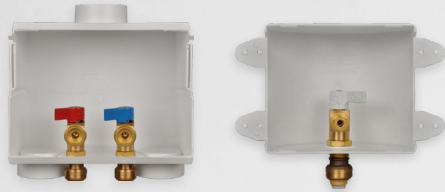

PEX Tubing & Accessories

BUYING GUIDE

✓ NEW & EXPANDED ASSORTMENT

✓ 2-5 DAY JOBSITE DELIVERY

PEX PIPE

COLOR	APPLICATION	MODEL		
		100'	300'	500'
<i>1/2" Diameter</i>				
White	Universal	U860W100	U860W300	U860W500
Blue	Cold	U860B100	U860B300	U860B500
Red	Hot	U860R100	U860R300	U860R500
<i>3/4" Diameter</i>				
White	Universal	U870W100	U870W300	U870W500
Blue	Cold	U870B100	U870B300	U870B500
Red	Hot	U870R100	U870R300	U870R500

PEX FITTINGS

MATERIAL	APPLICATION	MODEL				
		Couplings	Adapters	Tees	Elbows	Caps
<i>1/2" Diameter</i>						
Brass	Push to Connect	U008LFA	276154	U362LFA	U248LFA	U514LFA
Plastic	Barb	UP008A5	UP120A	UP362A5	UP248A5	UP514A5
EVOPex	Push to Connect	K008A6	K072A6	K362A6	K248A6	K514A6
<i>3/4" Diameter</i>						
Brass	Push to Connect	U016LFA	U134LFA	U370LFA	U256LFA	U518LFA
Plastic	Barb	UP016A5	UP134A5	PXPAT345PK	UP256A5	UP518A5
EVOPex	Push to Connect	K016A	UP138A	K370A	K256A6	K518A

VISIT YOUR LOCAL PRO DESK TODAY

✓ NEW & EXPANDED ASSORTMENT

✓ 2-5 DAY JOBSITE DELIVERY

ACCESSORIES | OUTLET BOXES

APPLICATION	MODEL
Washing Machine	24763
Ice Maker	25032

ACCESSORIES | MANIFOLDS

SIZE	PORT	MODEL
3/4" X 1/2"	3	22783
3/4" X 1/2"	6	22787

ACCESSORIES | CRIMP RINGS & CLAMPS

SIZE	COPPER CRIMP RINGS (MODEL)	STAINLESS STEEL CLAMPS (MODEL)
1/2"	639072	851363
3/4"	638146	851792

TOOLS | CRIMPING, CLAMPING & CUTTING

SIZE	CRIMPING TOOL (MODEL)	CLAMPING TOOL (MODEL)	CUTTING TOOL (MODEL)
1/2" 3/4"	23251	23081	U701A