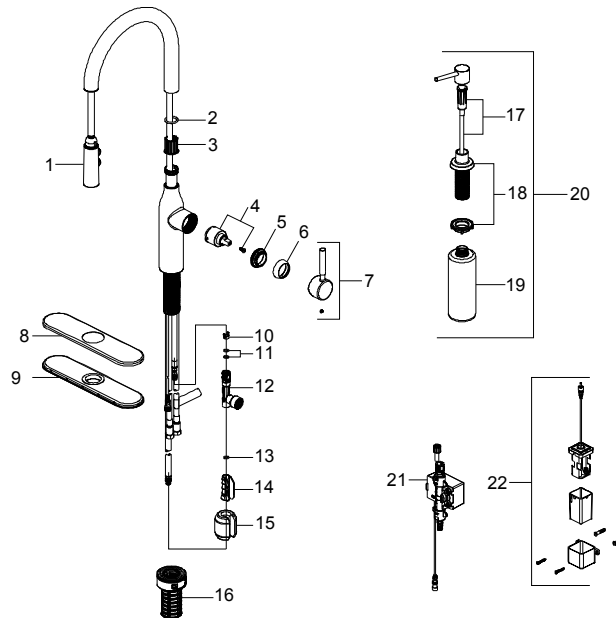

Upson Pull-Down Kitchen Faucet

MODEL	SKU #	FINISH
HD67857-0008D2	305764851	Stainless Steel

Many replacement parts can be purchased online or at your local store. Please use the table below to identify the part SKU number needed, go to HOMEDEPOT.COM, and check for online and store availability. If you can't find the part you are looking for, please call 1-855-HD-GLACIER.

Part	Description	Part #	Internet SKU #	Store SKU #
1	Spray head and Hose	RP3840408D2		
2	O-ring	RP60006		
3	Wearable Ring	RP64092		
4	Cartridge & Screw	RP20094		
4.1	Cartridge	RP20044	301158214	
5	Bonnet nut	RP70533		
6	Cap	RP8002808D2		
7	Handle assembly	RP1363208D2		
8	Escutcheon	RP8066708D2		
9	Gasket	RP80675		
10	Block	RP70421		
11	O-ring	RP60002		

Part	Description	Part #	Internet SKU #	Store SKU #
12	Quick connect assembly	RP70663		
13	O-ring	RP60089		
14	Weight clip	RP70609		
15	Weight	RP70525		
16	FastMount™	RP56096		
17	Pump kit	RP46022		
18	Flange kit	RP4604108D2		
19	Soap bottle	RP46024		
20	Soap dispenser kit	RP4608208D2		
21	Sensor control box	RP70655		
22	Battery pack	RP70514		