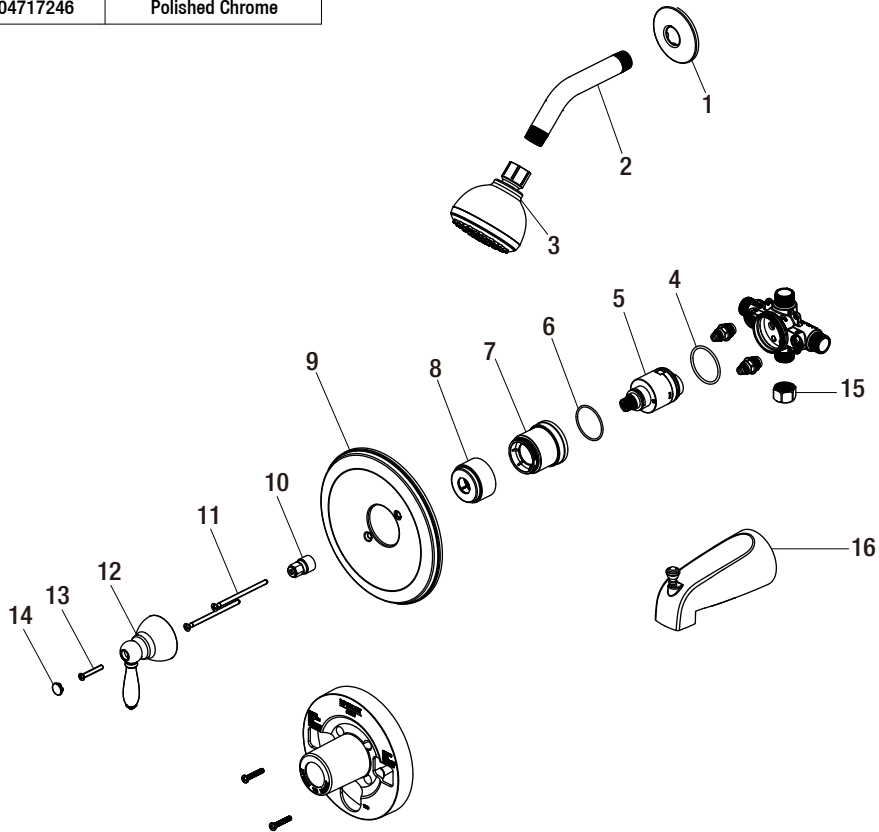

## Replacement Parts List

Adley Single-Handle 1-Spray Tub and Shower Faucet in Chrome

MODEL	Internet SKU #	FINISH
873W-0001	204717246	Polished Chrome

Many replacement parts can be purchased online or at your local store. Please use the table below to identify the part SKU number needed, go to [HOMEDEPOT.COM](http://HOMEDEPOT.COM), and check for online and store availability. If you can't find the part you are looking for, please call 1-855-HD-GLACIER.

Part	Description	Part #	Internet SKU #	Store SKU #
1	Shower flange	RP3804601		
2	Shower arm	RP3801901		
3	Shower head	RP3817601		
4	O-ring	RP60101		
5	Cartridge	RP20006	202666286	270530
6	O-ring	RP60091		
7	Bonnet	RP7043701		
8	Sleeve	RP8029701		

Part	Description	Part #	Internet SKU #	Store SKU #
9	Escutcheon	RP8019101	206129260	
10	Inverter	RP64043		
11	Escutcheon screw	RP5006601	202251603	331780
12	Handle	RP1714901		
13	Handle screw	RP50012		
14	Index	RP1005701		
15	Plug	RP70365		
16	Spout	RP3305901		