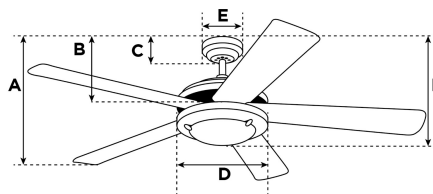

Warranty

Ceiling fans backed by our Limited Lifetime Warranty have a lifetime motor warranty and a 2-year warranty on all other parts.

A. Top of Canopy to Bottom of Blades	7.5"
B. Top of Canopy to Bottom of Switch House	7.5"
C. Top of Canopy to Bottom of Canopy	N/A
D. Width of Motor Housing.....	10.2"
E. Width of Canopy.....	N/A
F. Top of Canopy to Bottom of Glass	N/A