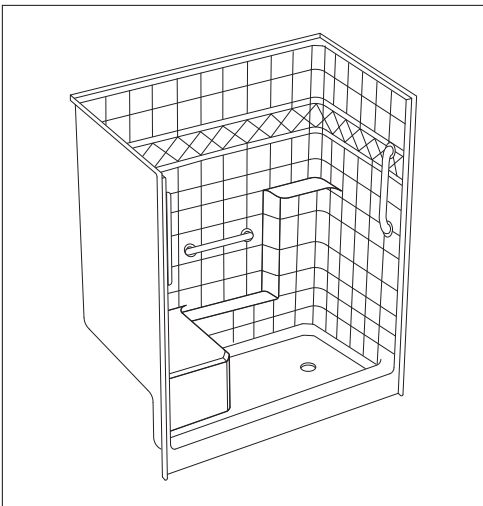

### Specification Manual

**60" x 36" x 77"**

Low Threshold Shower Stall & Kit

*Ultimate White Package with White Grab Bars*

For more product information visit [ellasbubbles.com](http://ellasbubbles.com)  
or call Ella's Bubbles toll free at 1-800-480-6850

# Ella's Millennial Series

60" x 36" x 77" New Construction One-Piece Shower  
Ultimate White Package with White Grab Bars