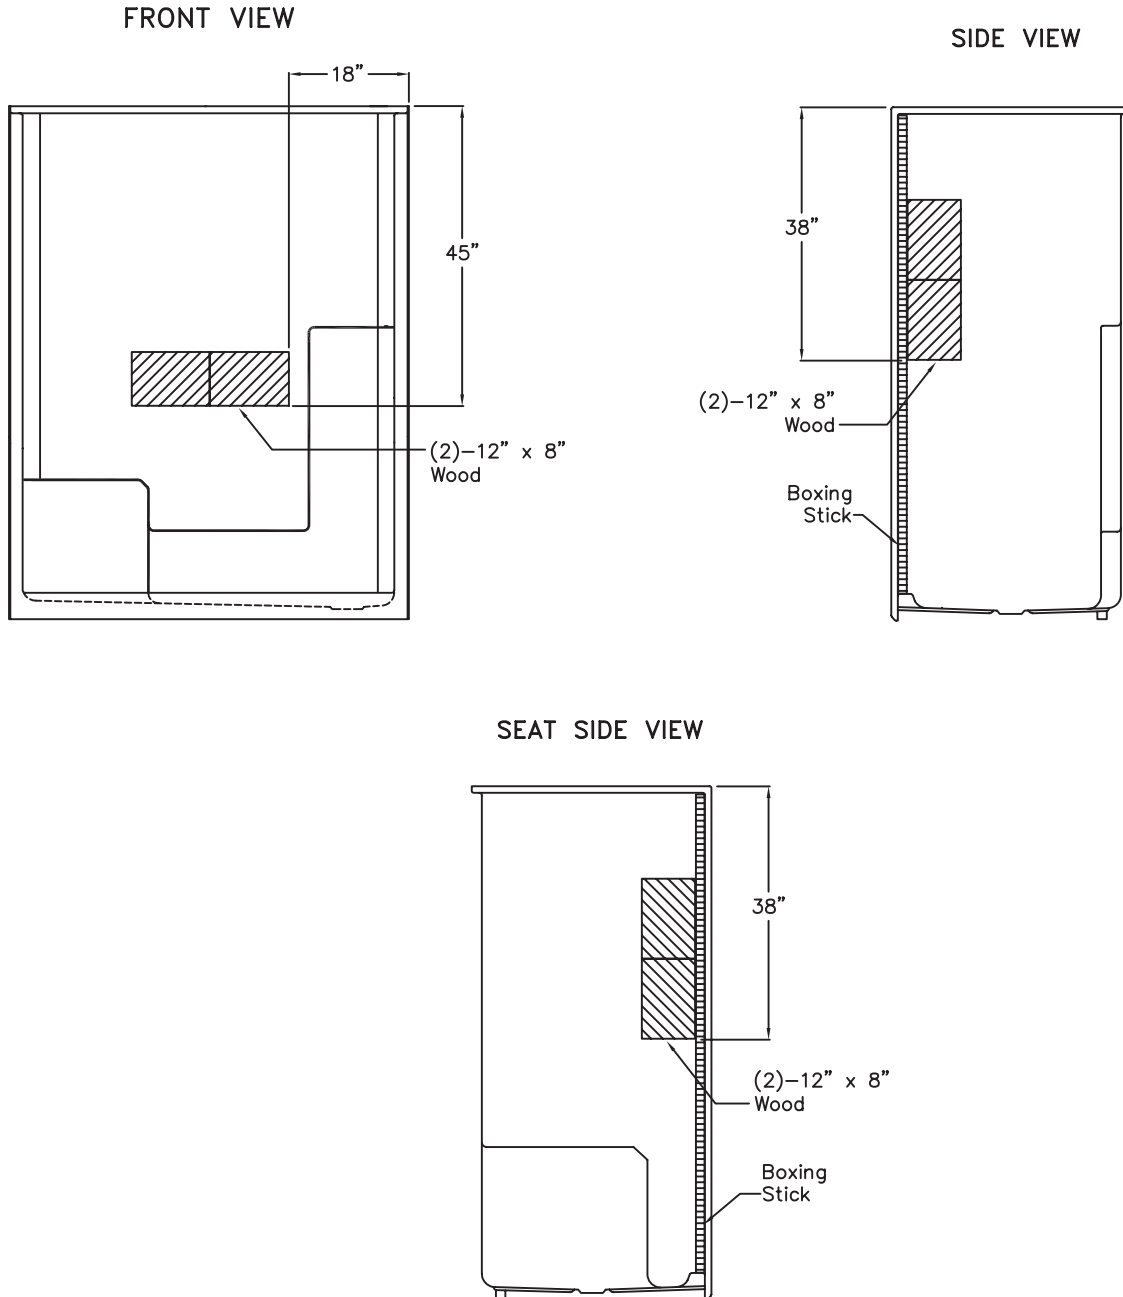

### Specification Manual

**60" x 36" x 77"**

Low Threshold Shower Stall & Kit

*Ultimate White Package with White Grab Bars*

For more product information visit [ellasbubbles.com](http://ellasbubbles.com)  
or call Ella's Bubbles toll free at 1-800-480-6850

## Technical Information

Material: Gelcoat Fiberglass  
Overall Dimensions: 60 in. x 36 in. x 77 in.  
Net Weight: 175 lbs.  
Drain Location: Left or Right  
Threshold Height: 4 in.  
Shipping Dimensions: 67 in. x 43 in. x 84 in.  
Shipping Weight: 315 lbs.

## SPECIFICATION DRAWINGS

Due to the nature of the materials, dimensions may vary  $\pm \frac{1}{2}$  in.

## BOARD PLACEMENT DRAWING

Due to the nature of the materials, dimensions may vary  $\pm 1/2$  in.