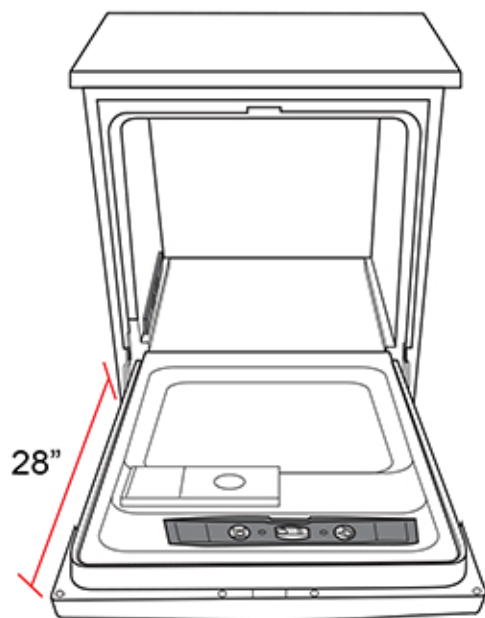

COS-DIS6502

23.75W x 33.5H x 24.25D
WEIGHT 86lbs

Internal Cavity Dimensions 21.75" (W) x 26.5" (H) x 21.5" (D)