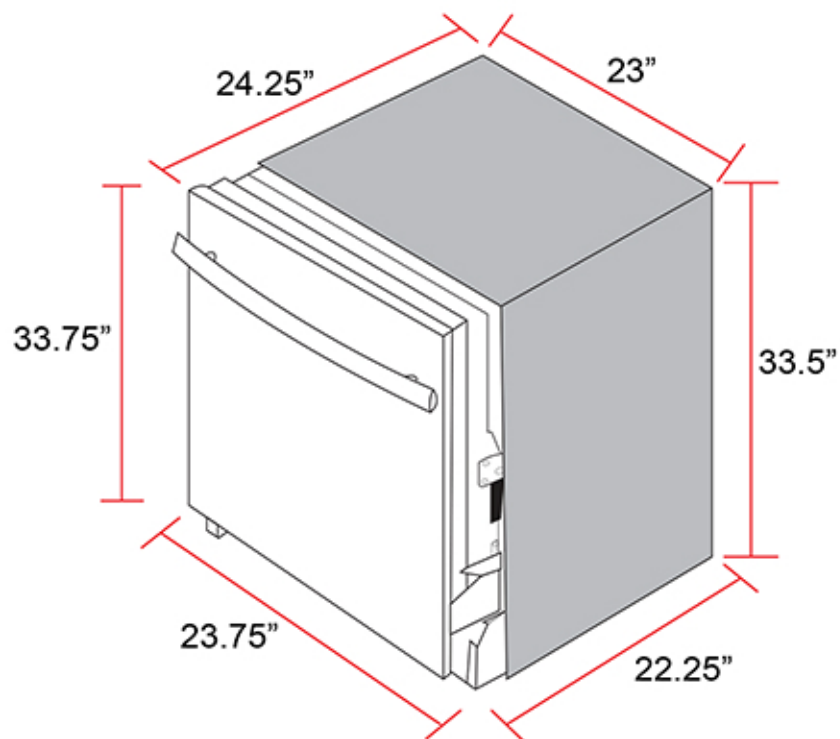

COS-DIS6502

23.75W x 33.5H x 24.25D
WEIGHT 86lbs

Internal Cavity Dimensions 21.75" (W) x 26.5" (H) x 21.5" (D)