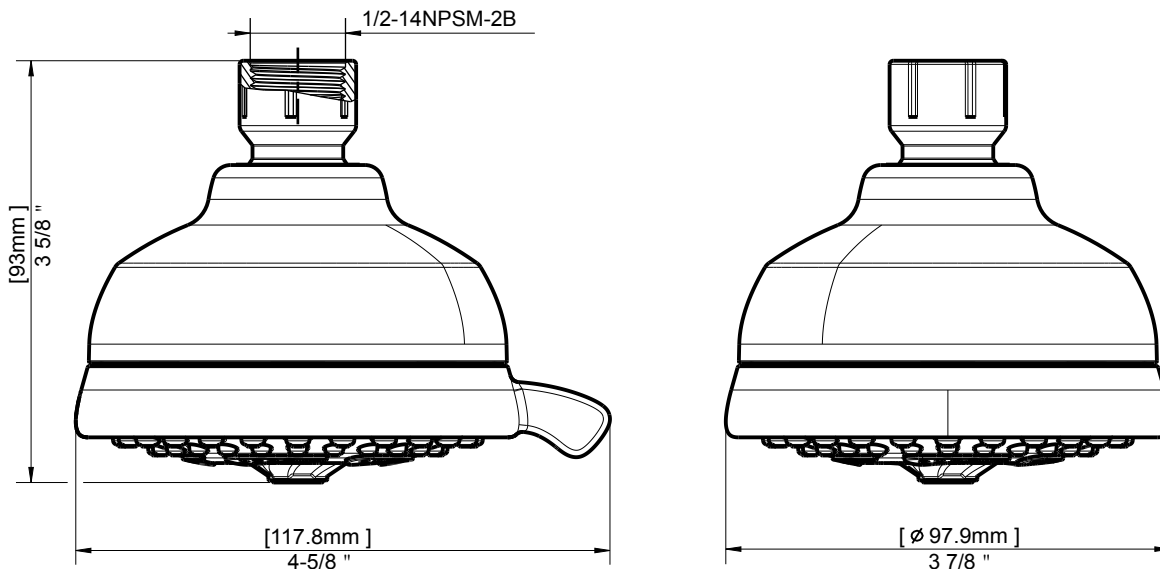

schön™

simply modern

specifications

FEATURES

- 5- Functions Showerhead
- 7.1" Spray Face
- 1/2-14NPSM Connection
- 2.0 GPM Flow Rate
- Easy Installation

CODE COMPLIANCE

- IAPMO Certified :
ASME A112.18.1/CSA B125.1

Schön 5- Functions Showerhead

MODEL	YOW SKU#	FINISH
51635-W301	715-954	Chrome
51635-W304	715-950	Brushed Nickel PVD

INSTALLATION DIMENSIONS

Call (800)880-8164 if you have any questions
Rev. 01