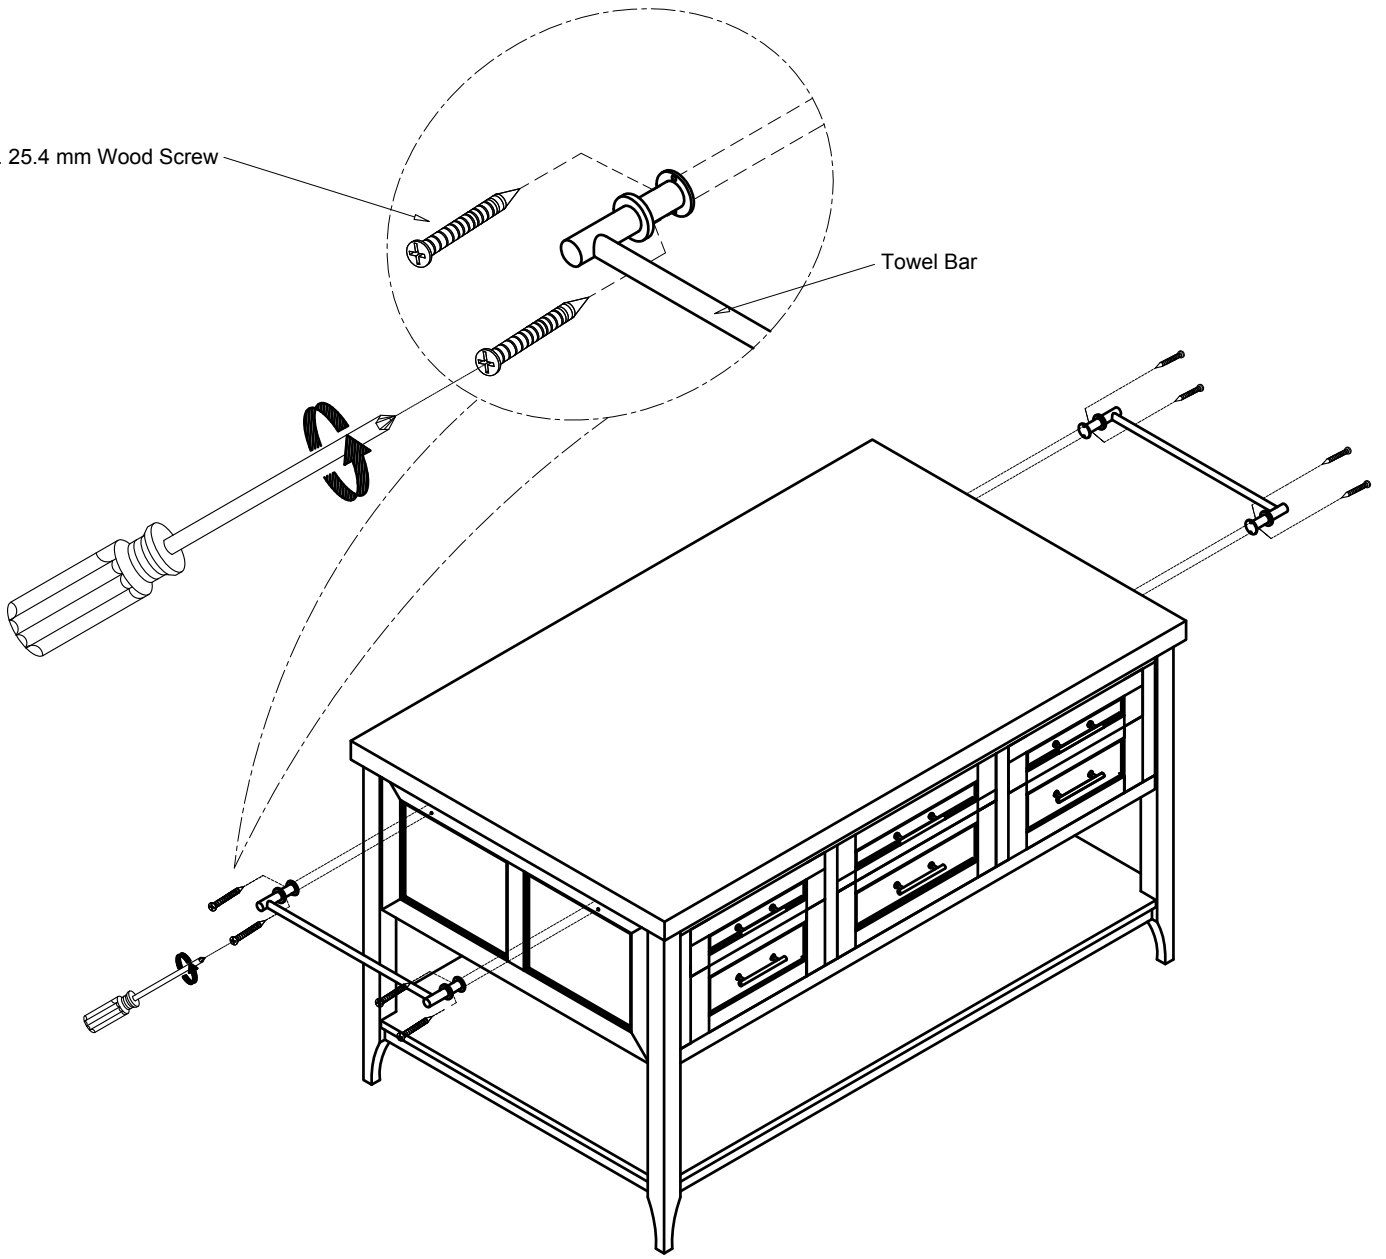

# ASSEMBLY INSTRUCTIONS

PRODUCT NAME : Gramercy Kitchen Island  
 DIMENSIONS : 64" L x 38" W x 36" H  
 ITEM NO. : 7001WH753A1B33

| PARTS LIST:      |                    |  | QTY   |
|------------------|--------------------|--|-------|
| Towel Bar        |                    |   | 2 Pcs |
| Side Shelf Panel |                    |  | 2 Pcs |
| HARDWARE:        |                    |  | QTY   |
| A                | 25.4 mm Wood Screw |   | 8 Pcs |
| B                | Shelf Support      |   | 8 Pcs |

A. 25.4 mm Wood Screw

Towel Bar

**STEP 1**