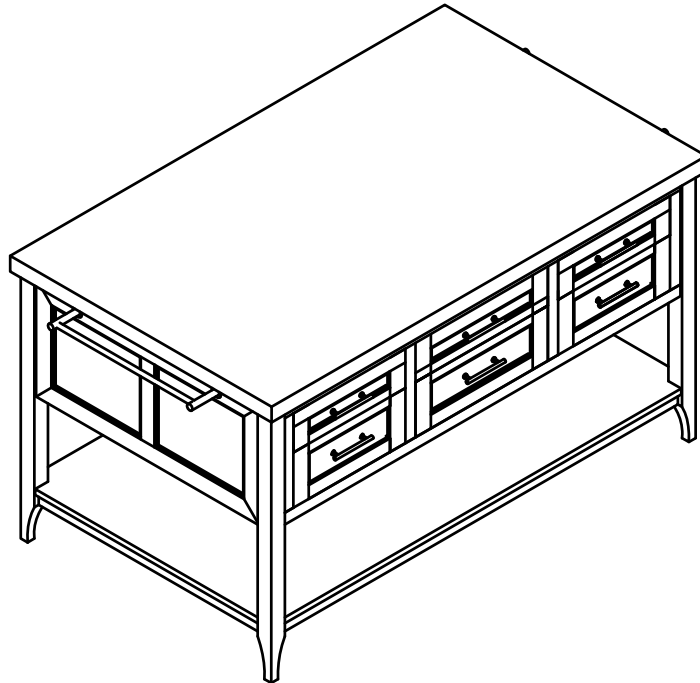

# ASSEMBLY INSTRUCTIONS

PRODUCT NAME : Gramercy Kitchen Island  
 DIMENSIONS : 64" L x 38" W x 36" H  
 ITEM NO. : 7001WH753A1B33

| PARTS LIST:      |                    |  | QTY   |
|------------------|--------------------|--|-------|
| Towel Bar        |                    |   | 2 Pcs |
| Side Shelf Panel |                    |  | 2 Pcs |
| HARDWARE:        |                    |  | QTY   |
| A                | 25.4 mm Wood Screw |   | 8 Pcs |
| B                | Shelf Support      |   | 8 Pcs |

A. 25.4 mm Wood Screw

Towel Bar

**STEP 1**