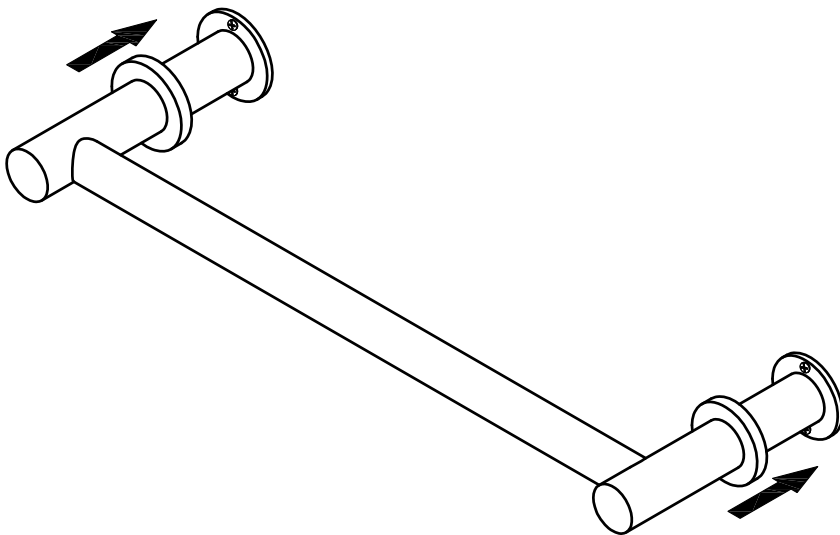

# ASSEMBLY INSTRUCTIONS

PRODUCT NAME : Gramercy Kitchen Island  
 DIMENSIONS : 64" L x 38" W x 36" H  
 ITEM NO. : 7001WH753A1B33

| PARTS LIST:      |                    |  | QTY   |
|------------------|--------------------|--|-------|
| Towel Bar        |                    |   | 2 Pcs |
| Side Shelf Panel |                    |  | 2 Pcs |
| HARDWARE:        |                    |  | QTY   |
| A                | 25.4 mm Wood Screw |   | 8 Pcs |
| B                | Shelf Support      |   | 8 Pcs |

A. 25.4 mm Wood Screw

Towel Bar

**STEP 1**