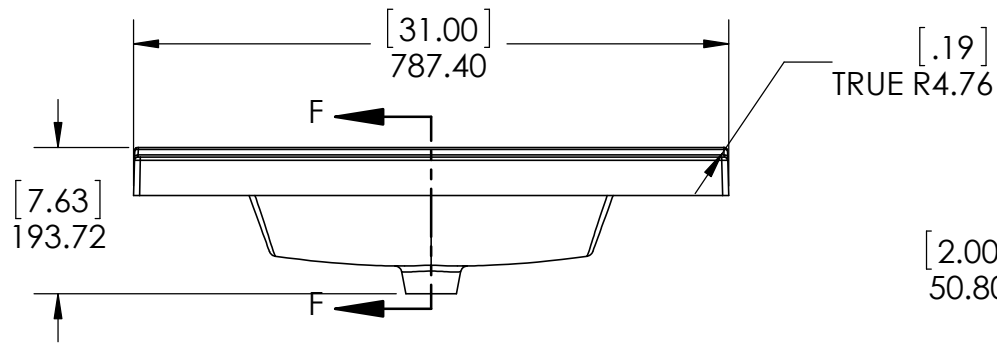

Top View

Isometric View

Front View

Section A-A
Side View

Back View

ITEM:	WT30-WH WT30-ST WT30-CH WT30-CR	REV	A
NAME:	Westcourt 30in Vanity - White / Sterling / Chocolate / Crema		
MATERIAL:	German Beech 4/4 Laminated Particle Board		

DRW:	JCNV	03/28/18
REV:	ING	03/28/18
APP:	R&D	03/28/18
SCALE:	1:20	
MODEL:	Westcourt 30in	

MATERIAL:	German Beech 4/4 Laminated Particle Board
MODEL:	Westcourt 30in

DRAWING TYPE	ITEM ID	ITEM DESCRIPTION	TECHNOLOGIES	DRAWING STATUS
Finish Good	HU3122R-WH	Vtop Wave 31 x 22 4 in	AB Composite	Ready for production
Finish Good	HU31R-WH	Glacier Bay in. Cultured Marble Vanity Top - White	AB Composite	Ready for production

REV	ECO #	DESCRIPTION	REV'D BY DATE	CHK'D BY DATE	APRV'D BY DATE
1		New Design	4/01/16	4/01/16	4/01/16
2		New item, Online	2/06/18	2/06/18	2/06/18

Estimated Weight: 16.5kg

PROPRIETARY AND CONFIDENTIAL		UNLESS OTHERWISE SPECIFIED		DRAWN		NAME		DATE	
THE INFORMATION CONTAINED IN THIS DRAWING IS THE SOLE PROPERTY OF WOODCRAFTERS. ANY REPRODUCTION IN PART OR AS A WHOLE WITHOUT THE WRITTEN PERMISSION OF WOODCRAFTERS IS PROHIBITED.		DIMENSIONS ARE IN MM. AND (INCHES)		DRAWN		E. Sandoval		4/01/16	
		TOLERANCES ARE +0.125 [3.175] - 0.125 [-3.175]		CHECKED		O. Razo		2/06/18	
		SCALE:1:10		ENG APPR.		V. Sanchez		2/06/18	
				MFG APPR.		C. Leal		2/06/18	
				SIZE		DWG. NO.		SHEET 1 OF 1	
				A		Vtop Wave 31x22		REV: 1	