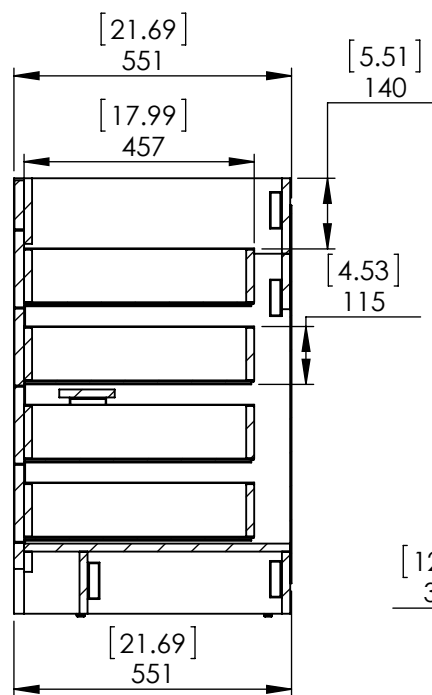

Top View

Isometric View

Front View

Section A-A
Side View

Back View

ITEM:	WT30-WH WT30-ST WT30-CH WT30-CR	REV	A
NAME:	Westcourt 30in Vanity - White / Sterling / Chocolate / Crema		
MATERIAL:	German Beech 4/4 Laminated Particle Board		

DRW:	JCNV	03/28/18
REV:	ING	03/28/18
APP:	R&D	03/28/18
SCALE:	1:20	
MODEL:	Westcourt 30in	

MATERIAL:	German Beech 4/4 Laminated Particle Board
MODEL:	Westcourt 30in

DRAWING TYPE	ITEM ID	ITEM DESCRIPTION	TECHNOLOGIES	DRAWING STATUS
Finish Good	HU3122R-WH	Vtop Wave 31 x 22 4 in	AB Composite	Ready for production
Finish Good	HU31R-WH	Glacier Bay in. Cultured Marble Vanity Top - White	AB Composite	Ready for production

REV	ECO #	DESCRIPTION	REV'D BY DATE	CHK'D BY DATE	APRV'D BY DATE
1		New Design	4/01/16	4/01/16	4/01/16
2		New item, Online	2/06/18	2/06/18	2/06/18

Estimated Weight: 16.5kg

PROPRIETARY AND CONFIDENTIAL		UNLESS OTHERWISE SPECIFIED		DRAWN		NAME		DATE	
THE INFORMATION CONTAINED IN THIS DRAWING IS THE SOLE PROPERTY OF WOODCRAFTERS. ANY REPRODUCTION IN PART OR AS A WHOLE WITHOUT THE WRITTEN PERMISSION OF WOODCRAFTERS IS PROHIBITED.		DIMENSIONS ARE IN MM. AND (INCHES)		DRAWN		E. Sandoval		4/01/16	
		TOLERANCES ARE +0.125 [3.175] - 0.125 [-3.175]		CHECKED		O. Razo		2/06/18	
		SCALE:1:10		ENG APPR.		V. Sanchez		2/06/18	
				MFG APPR.		C. Leal		2/06/18	
				SIZE		DWG. NO.		SHEET 1 OF 1	
				A		Vtop Wave 31x22		REV: 1	