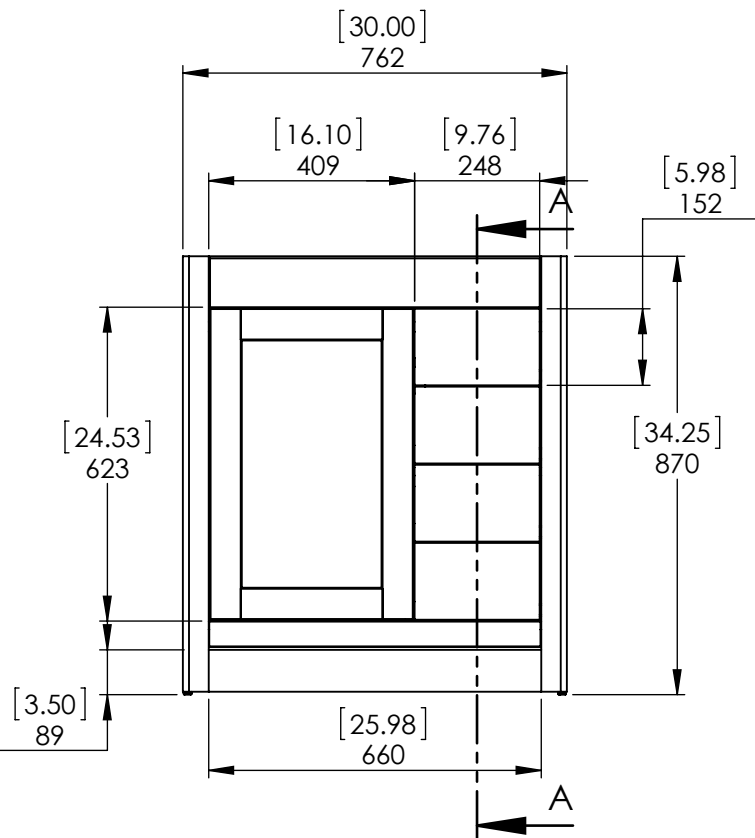

Top View

Isometric View

Front View

Section A-A
Side View

Back View

ITEM:	WT30-WH WT30-ST WT30-CH WT30-CR	REV	A
NAME:	Westcourt 30in Vanity - White / Sterling / Chocolate / Crema		
MATERIAL:	German Beech 4/4 Laminated Particle Board		

DRW:	JCNV	03/28/18
REV:	ING	03/28/18
APP:	R&D	03/28/18
SCALE:	1:20	
MODEL:	Westcourt 30in	

MATERIAL:	German Beech 4/4 Laminated Particle Board
MODEL:	Westcourt 30in

DRAWING TYPE	ITEM ID	ITEM DESCRIPTION	TECHNOLOGIES	DRAWING STATUS
Finish Good	HU3122R-WH	Vtop Wave 31 x 22 4 in	AB Composite	Ready for production
Finish Good	HU31R-WH	Glacier Bay in. Cultured Marble Vanity Top - White	AB Composite	Ready for production

REV	ECO #	DESCRIPTION	REV'D BY DATE	CHK'D BY DATE	APRV'D BY DATE
1		New Design	4/01/16	4/01/16	4/01/16
2		New item, Online	2/06/18	2/06/18	2/06/18

Estimated Weight: 16.5kg

PROPRIETARY AND CONFIDENTIAL		UNLESS OTHERWISE SPECIFIED		DRAWN		NAME		DATE	
THE INFORMATION CONTAINED IN THIS DRAWING IS THE SOLE PROPERTY OF WOODCRAFTERS. ANY REPRODUCTION IN PART OR AS A WHOLE WITHOUT THE WRITTEN PERMISSION OF WOODCRAFTERS IS PROHIBITED.		DIMENSIONS ARE IN MM. AND (INCHES)		DRAWN		E. Sandoval		4/01/16	
		TOLERANCES ARE +0.125 [3.175] - 0.125 [-3.175]		CHECKED		O. Razo		2/06/18	
		SCALE:1:10		ENG APPR.		V. Sanchez		2/06/18	
				MFG APPR.		C. Leal		2/06/18	
				SIZE		DWG. NO.		SHEET 1 OF 1	
				A		Vtop Wave 31x22		REV: 1	