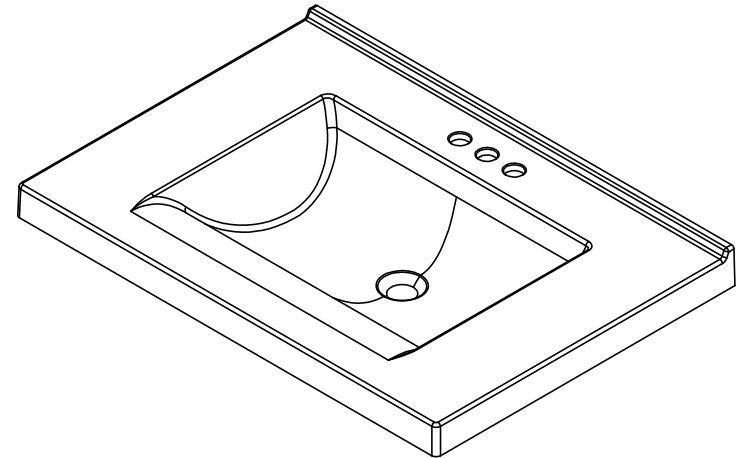

Top View

Isometric View

Front View

Section A-A
Side View

Back View

ITEM:	WT30-WH WT30-ST WT30-CH WT30-CR	REV	A
NAME:	Westcourt 30in Vanity - White / Sterling / Chocolate / Crema		
MATERIAL:	German Beech 4/4 Laminated Particle Board		

DRW:	JCNV	03/28/18
REV:	ING	03/28/18
APP:	R&D	03/28/18
SCALE:	1:20	
MODEL:	Westcourt 30in	

MATERIAL:	German Beech 4/4 Laminated Particle Board
MODEL:	Westcourt 30in

DRAWING TYPE	ITEM ID	ITEM DESCRIPTION	TECHNOLOGIES	DRAWING STATUS
Finish Good	HU3122R-WH	Vtop Wave 31 x 22 4 in	AB Composite	Ready for production
Finish Good	HU31R-WH	Glacier Bay in. Cultured Marble Vanity Top - White	AB Composite	Ready for production

REV	ECO #	DESCRIPTION	REV'D BY DATE	CHK'D BY DATE	APRV'D BY DATE
1		New Design	4/01/16	4/01/16	4/01/16
2		New item, Online	2/06/18	2/06/18	2/06/18

Estimated Weight: 16.5kg

PROPRIETARY AND CONFIDENTIAL		UNLESS OTHERWISE SPECIFIED		DRAWN		NAME		DATE	
THE INFORMATION CONTAINED IN THIS DRAWING IS THE SOLE PROPERTY OF WOODCRAFTERS. ANY REPRODUCTION IN PART OR AS A WHOLE WITHOUT THE WRITTEN PERMISSION OF WOODCRAFTERS IS PROHIBITED.		DIMENSIONS ARE IN MM. AND (INCHES)		DRAWN		E. Sandoval		4/01/16	
		TOLERANCES ARE +0.125 [3.175] - 0.125 [-3.175]		CHECKED		O. Razo		2/06/18	
		SCALE:1:10		ENG APPR.		V. Sanchez		2/06/18	
				MFG APPR.		C. Leal		2/06/18	
				SIZE		DWG. NO.		SHEET 1 OF 1	
				A		Vtop Wave 31x22		REV: 1	