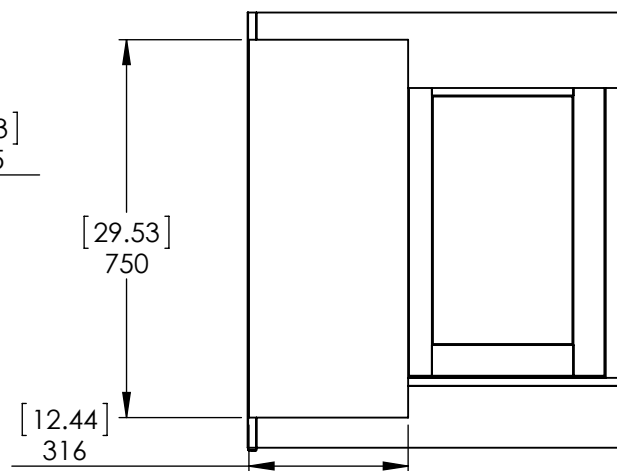

Top View

Isometric View

Front View

Section A-A
Side View

Back View

ITEM:	WT30-WH WT30-ST WT30-CH WT30-CR	REV	A
NAME:	Westcourt 30in Vanity - White / Sterling / Chocolate / Crema		
MATERIAL:	German Beech 4/4 Laminated Particle Board		

DRW:	JCNV	03/28/18
REV:	ING	03/28/18
APP:	R&D	03/28/18
SCALE:	1:20	
MODEL:	Westcourt 30in	

MATERIAL:	German Beech 4/4 Laminated Particle Board
MODEL:	Westcourt 30in

DRAWING TYPE	ITEM ID	ITEM DESCRIPTION	TECHNOLOGIES	DRAWING STATUS
Finish Good	HU3122R-WH	Vtop Wave 31 x 22 4 in	AB Composite	Ready for production
Finish Good	HU31R-WH	Glacier Bay in. Cultured Marble Vanity Top - White	AB Composite	Ready for production

REV	ECO #	DESCRIPTION	REV'D BY DATE	CHK'D BY DATE	APRV'D BY DATE
1		New Design	4/01/16	4/01/16	4/01/16
2		New item, Online	2/06/18	2/06/18	2/06/18

Estimated Weight: 16.5kg

PROPRIETARY AND CONFIDENTIAL		UNLESS OTHERWISE SPECIFIED		DRAWN		NAME		DATE	
THE INFORMATION CONTAINED IN THIS DRAWING IS THE SOLE PROPERTY OF WOODCRAFTERS. ANY REPRODUCTION IN PART OR AS A WHOLE WITHOUT THE WRITTEN PERMISSION OF WOODCRAFTERS IS PROHIBITED.		DIMENSIONS ARE IN MM. AND (INCHES)		DRAWN		E. Sandoval		4/01/16	
		TOLERANCES ARE +0.125 [3.175] - 0.125 [-3.175]		CHECKED		O. Razo		2/06/18	
		SCALE:1:10		ENG APPR.		V. Sanchez		2/06/18	
				MFG APPR.		C. Leal		2/06/18	
				SIZE		DWG. NO.		SHEET 1 OF 1	
				A		Vtop Wave 31x22		REV: 1	