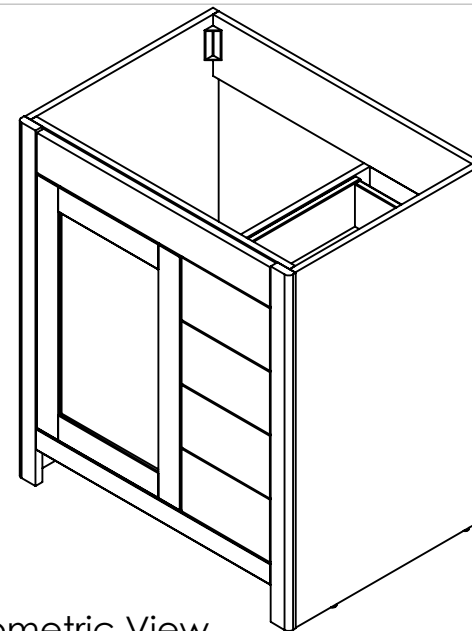

Top View

Isometric View

Front View

Section A-A
Side View

Back View

ITEM:	WT30-WH WT30-ST WT30-CH WT30-CR	REV	A
NAME:	Westcourt 30in Vanity - White / Sterling / Chocolate / Crema		
MATERIAL:	German Beech 4/4 Laminated Particle Board		

DRW:	JCNV	03/28/18
REV:	ING	03/28/18
APP:	R&D	03/28/18
SCALE:	1:20	
MODEL:	Westcourt 30in	

MATERIAL:	German Beech 4/4 Laminated Particle Board
MODEL:	Westcourt 30in

DRAWING TYPE	ITEM ID	ITEM DESCRIPTION	TECHNOLOGIES	DRAWING STATUS
Finish Good	HU3122R-WH	Vtop Wave 31 x 22 4 in	AB Composite	Ready for production
Finish Good	HU31R-WH	Glacier Bay in. Cultured Marble Vanity Top - White	AB Composite	Ready for production

REV	ECO #	DESCRIPTION	REV'D BY DATE	CHK'D BY DATE	APRV'D BY DATE
1		New Design	4/01/16	4/01/16	4/01/16
2		New item, Online	2/06/18	2/06/18	2/06/18

Estimated Weight: 16.5kg

PROPRIETARY AND CONFIDENTIAL		UNLESS OTHERWISE SPECIFIED		DRAWN		NAME		DATE	
THE INFORMATION CONTAINED IN THIS DRAWING IS THE SOLE PROPERTY OF WOODCRAFTERS. ANY REPRODUCTION IN PART OR AS A WHOLE WITHOUT THE WRITTEN PERMISSION OF WOODCRAFTERS IS PROHIBITED.		DIMENSIONS ARE IN MM. AND (INCHES)		DRAWN		E. Sandoval		4/01/16	
		TOLERANCES ARE +0.125 [3.175] - 0.125 [-3.175]		CHECKED		O. Razo		2/06/18	
		SCALE:1:10		ENG APPR.		V. Sanchez		2/06/18	
				MFG APPR.		C. Leal		2/06/18	
				SIZE		DWG. NO.		SHEET 1 OF 1	
				A		Vtop Wave 31x22		REV: 1	