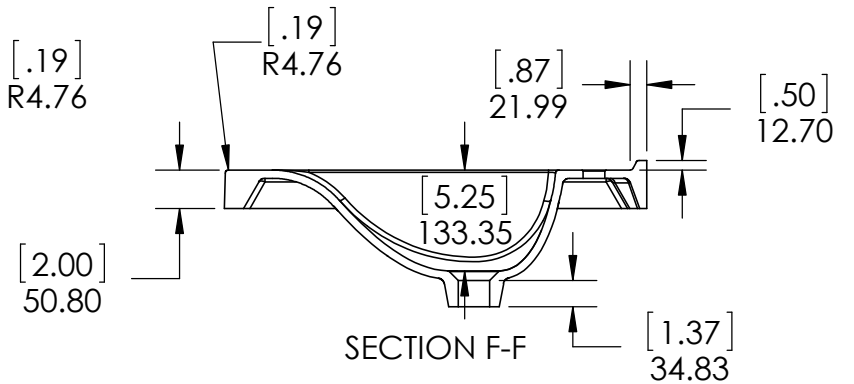

Top View

Isometric View

Front View

Section A-A
Side View

Back View

ITEM:	WT30-WH WT30-ST WT30-CH WT30-CR	REV	A
NAME:	Westcourt 30in Vanity - White / Sterling / Chocolate / Crema		
MATERIAL:	German Beech 4/4 Laminated Particle Board		

DRW:	JCNV	03/28/18
REV:	ING	03/28/18
APP:	R&D	03/28/18
SCALE:	1:20	
MODEL:	Westcourt 30in	

MATERIAL:	German Beech 4/4 Laminated Particle Board
MODEL:	Westcourt 30in

DRAWING TYPE	ITEM ID	ITEM DESCRIPTION	TECHNOLOGIES	DRAWING STATUS
Finish Good	HU3122R-WH	Vtop Wave 31 x 22 4 in	AB Composite	Ready for production
Finish Good	HU31R-WH	Glacier Bay in. Cultured Marble Vanity Top - White	AB Composite	Ready for production

REV	ECO #	DESCRIPTION	REV'D BY DATE	CHK'D BY DATE	APRV'D BY DATE
1		New Design	4/01/16	4/01/16	4/01/16
2		New item, Online	2/06/18	2/06/18	2/06/18

Estimated Weight: 16.5kg

PROPRIETARY AND CONFIDENTIAL		UNLESS OTHERWISE SPECIFIED		DRAWN		NAME		DATE	
THE INFORMATION CONTAINED IN THIS DRAWING IS THE SOLE PROPERTY OF WOODCRAFTERS. ANY REPRODUCTION IN PART OR AS A WHOLE WITHOUT THE WRITTEN PERMISSION OF WOODCRAFTERS IS PROHIBITED.		DIMENSIONS ARE IN MM. AND (INCHES)		DRAWN		E. Sandoval		4/01/16	
		TOLERANCES ARE +0.125 [3.175] - 0.125 [-3.175]		CHECKED		O. Razo		2/06/18	
		SCALE:1:10		ENG APPR.		V. Sanchez		2/06/18	
				MFG APPR.		C. Leal		2/06/18	
				SIZE		DWG. NO.		SHEET 1 OF 1	
				A		Vtop Wave 31x22		REV: 1	