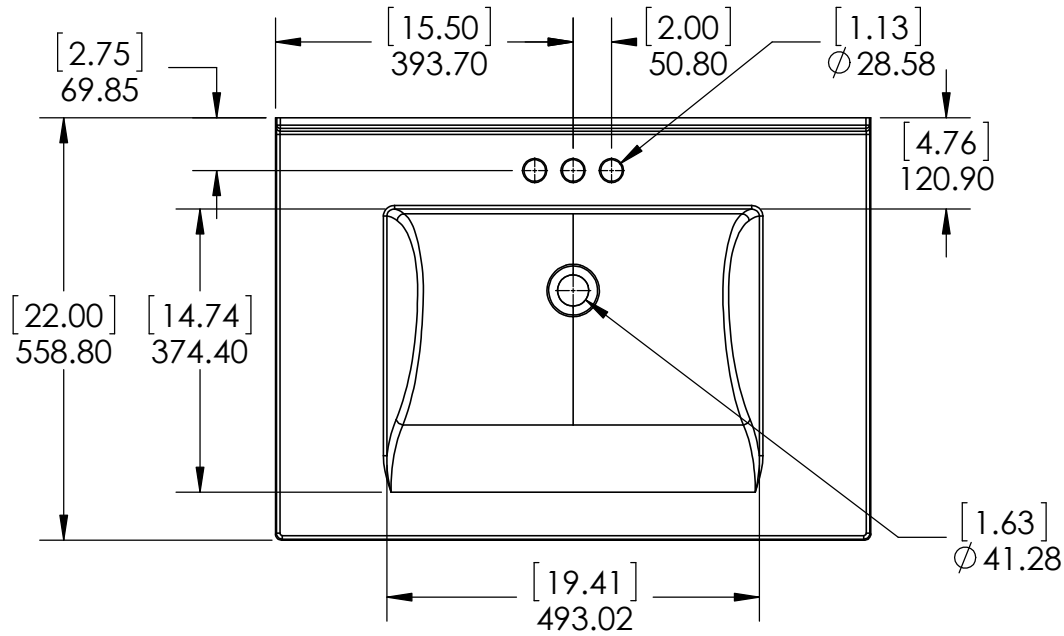

Top View

Isometric View

Front View

Section A-A
Side View

Back View

ITEM:	WT30-WH WT30-ST WT30-CH WT30-CR	REV	A
NAME:	Westcourt 30in Vanity - White / Sterling / Chocolate / Crema		
MATERIAL:	German Beech 4/4 Laminated Particle Board		

DRW:	JCNV	03/28/18
REV:	ING	03/28/18
APP:	R&D	03/28/18
SCALE:	1:20	
MODEL:	Westcourt 30in	

MATERIAL:	German Beech 4/4 Laminated Particle Board
MODEL:	Westcourt 30in

DRAWING TYPE	ITEM ID	ITEM DESCRIPTION	TECHNOLOGIES	DRAWING STATUS
Finish Good	HU3122R-WH	Vtop Wave 31 x 22 4 in	AB Composite	Ready for production
Finish Good	HU31R-WH	Glacier Bay in. Cultured Marble Vanity Top - White	AB Composite	Ready for production

REV	ECO #	DESCRIPTION	REV'D BY DATE	CHK'D BY DATE	APRV'D BY DATE
1		New Design	4/01/16	4/01/16	4/01/16
2		New item, Online	2/06/18	2/06/18	2/06/18

Estimated Weight: 16.5kg

PROPRIETARY AND CONFIDENTIAL		UNLESS OTHERWISE SPECIFIED		DRAWN		NAME		DATE	
THE INFORMATION CONTAINED IN THIS DRAWING IS THE SOLE PROPERTY OF WOODCRAFTERS. ANY REPRODUCTION IN PART OR AS A WHOLE WITHOUT THE WRITTEN PERMISSION OF WOODCRAFTERS IS PROHIBITED.		DIMENSIONS ARE IN MM. AND (INCHES)		DRAWN		E. Sandoval		4/01/16	
		TOLERANCES ARE +0.125 [3.175] - 0.125 [-3.175]		CHECKED		O. Razo		2/06/18	
		SCALE:1:10		ENG APPR.		V. Sanchez		2/06/18	
				MFG APPR.		C. Leal		2/06/18	
				SIZE		DWG. NO.		SHEET 1 OF 1	
				A		Vtop Wave 31x22		REV: 1	