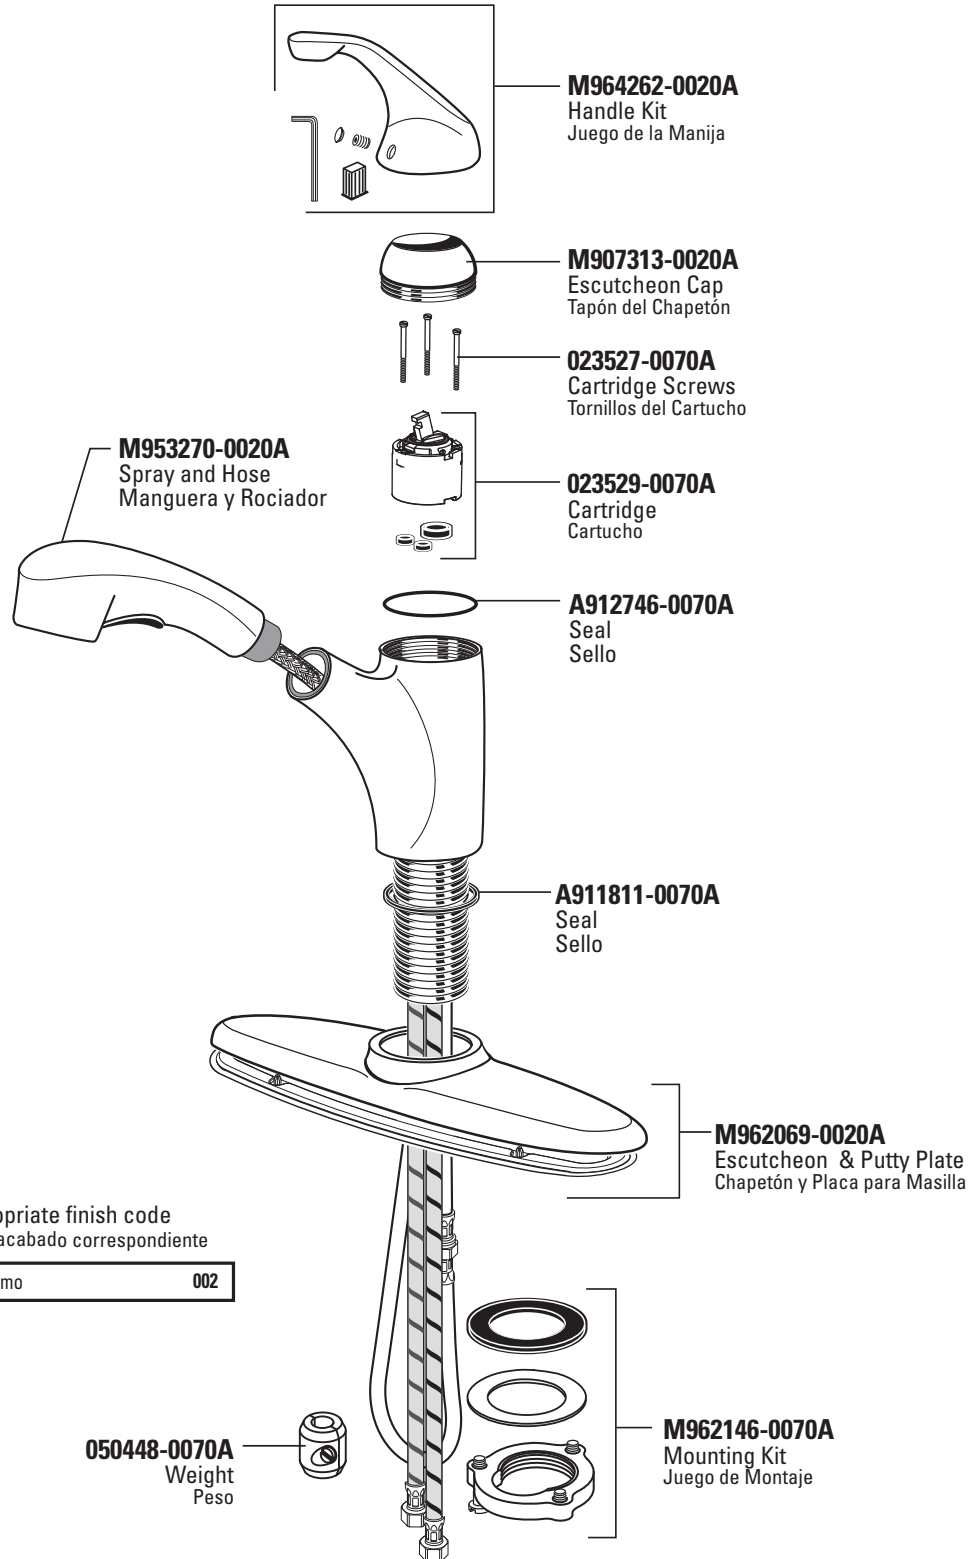

Parts/Assembly

Unidad/de Partes

Jardin™
4184 Series
4184 Serie

Appropriate finish code
 Código de acabado correspondiente

Chrome, Cromo	002
---------------	-----

American Standard

Style That Works Better

M965371_SP