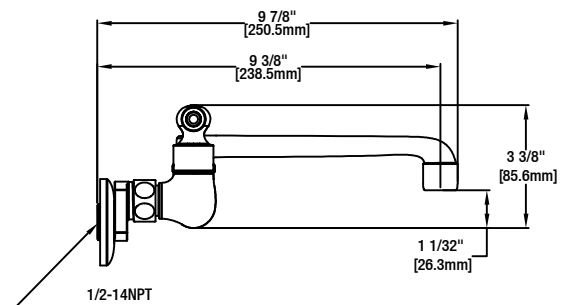

GB LO ARC WALL MOUNT KITCH FAUCT CH

MODEL	STORE SKU#	FINISH
67736-0001	1000054810	Polished Chrome

FEATURES

- Requires 2-Hole Sink with 7 to 9" On-Center
- 1/2" IPS Connections
- Max Flow Rate: 1.8 gpm (6.8 L/min) at 60 psi
- Spout Reach: 9 3/8"
- Spout Height: 1 1/32"
- 1/4 Turn Ceramic Valve for Lifetime Drip-free Operation
- With Zinc Lever Handle
- Exposed Aerator

INSTALLATION DIMENSIONS

Call 1-855-HD-GLACIER if you have any questions