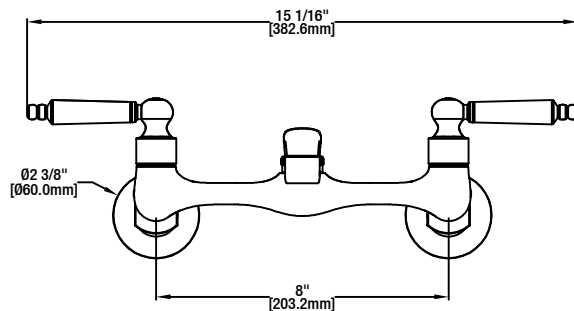

GB LO ARC WALL MOUNT KITCH FAUCT CH

MODEL	STORE SKU#	FINISH
67736-0001	1000054810	Polished Chrome

FEATURES

- Requires 2-Hole Sink with 7 to 9" On-Center
- 1/2" IPS Connections
- Max Flow Rate: 1.8 gpm (6.8 L/min) at 60 psi
- Spout Reach: 9 3/8"
- Spout Height: 1 1/32"
- 1/4 Turn Ceramic Valve for Lifetime Drip-free Operation
- With Zinc Lever Handle
- Exposed Aerator

INSTALLATION DIMENSIONS

Call 1-855-HD-GLACIER if you have any questions