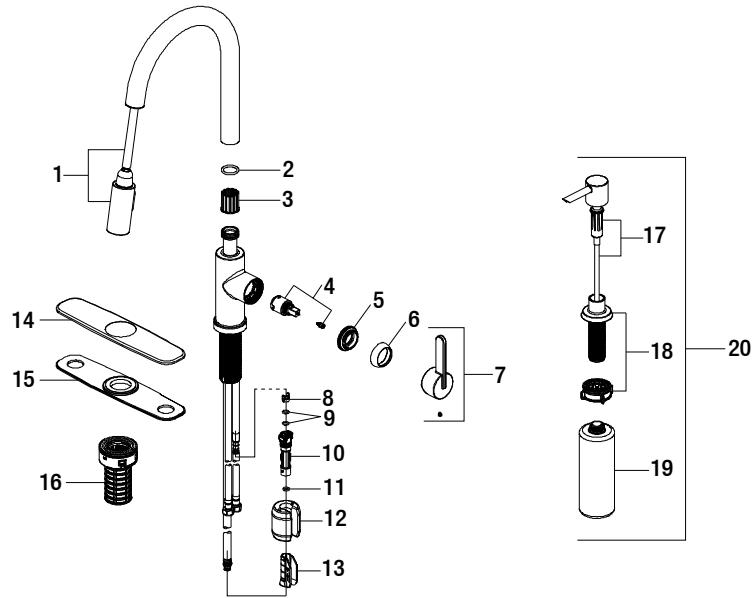

Paulina Single-Handle Pull-Down Sprayer Kitchen Faucet

MODEL	SKU #	FINISH
HD67780-1001	1004553869	Chrome

Many replacement parts can be purchased online or at your local store. Please use the table below to identify the part SKU number needed, go to HOMEDEPOT.COM, and check for online and store availability. If you can't find the part you are looking for, please call 1-855-HD-GLACIER.

Part	Description	Part #	Internet SKU #	Store SKU #
1	Spray head and Hose	RP3844601		
2	O-ring	RP60006		
3	Wearable Ring	RP64092		
4	Cartridge & Screw	RP20052		
5	Bonnet nut	RP70688		
6	Cap	RP8002801		
7	Handle assembly	RP1369801		
8	Block	RP70421		
9	O-ring	RP60002		
10	Quick connect assembly	RP70697		

Part	Description	Part #	Internet SKU #	Store SKU #
11	O-ring	RP60089		
12	Weight	RP70689	207093823	
13	Weight clip	RP70609		
14	Escutcheon	RP8071701		
15	Gasket	RP80718		
16	FastMount™	RP56096		
17	Pump kit	RP46022		
18	Flange kit	RP4608701		
19	Soap bottle	RP46060		
20	Soap dispenser kit	RP4608601		