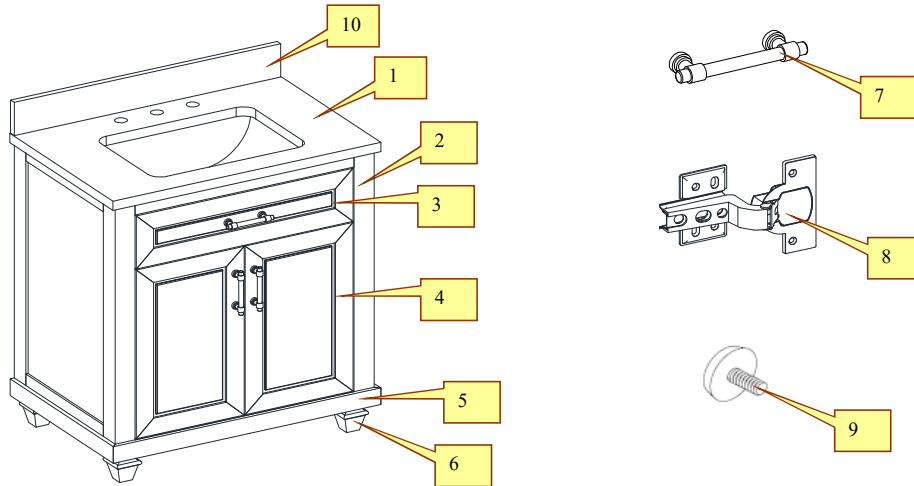

DATE	9/18/2019		
ITEM #		VENDOR MODEL #	HDC30DGV
DESCRIPTION			
VENDOR			
FACTORY NAME			
FACTORY ADDRESS			
TOTAL GROSS WEIGHT OF SELL UNIT (WITH PACKAGING)	63 kgs	(WITHOUT PACKAGING)	55.3 kgs

Move arrows to each part and complete the corresponding numbers below. (The tips of the arrows can be lengthened by clicking on the tip of the arrow and dragging it). If you are using more than 10 arrows, cut and paste additional corresponding numbers.