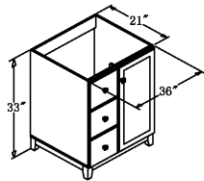

Shorewood One Door Two Drawer Vanity White

Specifications

- Solid wood leg & leg base, white finish
- white thermofoil door, fake drawer and real drawer face
- Soft-closing hinge
- One adjustable shelf inside
- Square knob on door, fake drawer and real drawer face.
- Satin nickel with TruMatch™ finish
- California 93120 compliant
- Vanity Top and Faucet sold Separately

Dimensions

547026 espresso
547158 white

Warranty & Compliances

- Warranty: Limited 1 year warranty
- California 93120: Compliant

Order Codes & Finishes/Colors

- RTA
- 36"w x 21"d x 33"h
- 547158

Type:
Job:
Order Code:
Approvals: