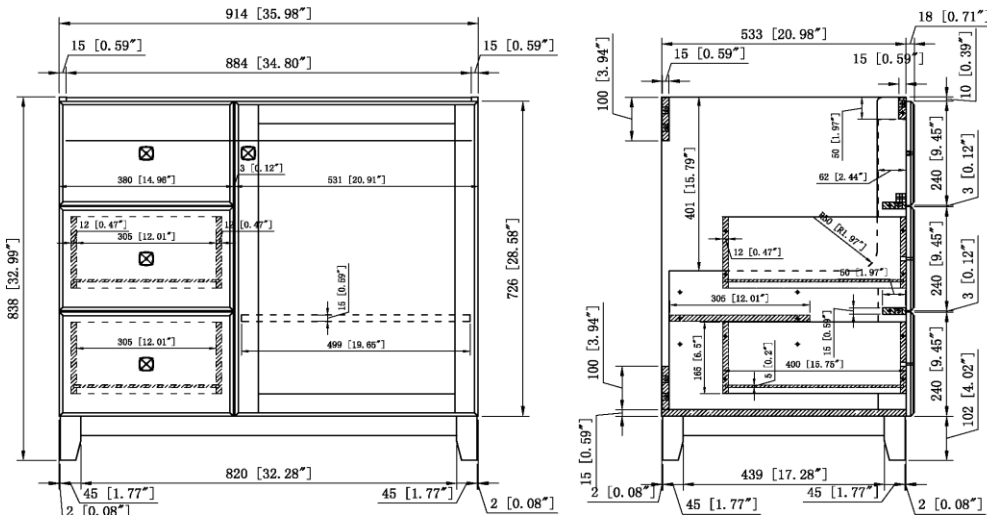

Shorewood One Door Two Drawer Vanity White

Specifications

- Solid wood leg & leg base, white finish
- white thermofoil door, fake drawer and real drawer face
- Soft-closing hinge
- One adjustable shelf inside
- Square knob on door, fake drawer and real drawer face.
- Satin nickel with TruMatch™ finish
- California 93120 compliant
- Vanity Top and Faucet sold Separately

Dimensions

547026 espresso
547158 white

Warranty & Compliances

- Warranty: Limited 1 year warranty
- California 93120: Compliant

Order Codes & Finishes/Colors

- RTA
- 36"w x 21"d x 33"h
- 547158

Type:
Job:
Order Code:
Approvals: