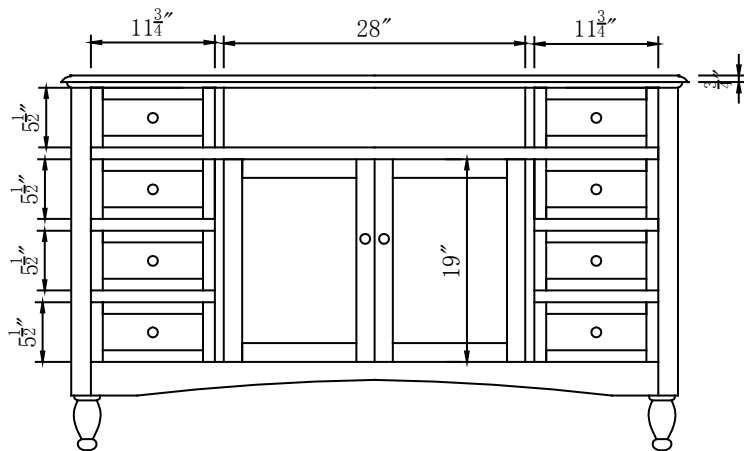

Single Sink Vanity

Model: HYP-0717-T-UIC-58

HYP-0717-WM-UWC-58

Overall Dimensions

58" x 22" x 36"

TOP VIEW

FRONT VIEW

SIDE VIEW

BACK VIEW

*All dimension in inches unless otherwise specified. Dimensions subject to tolerance.