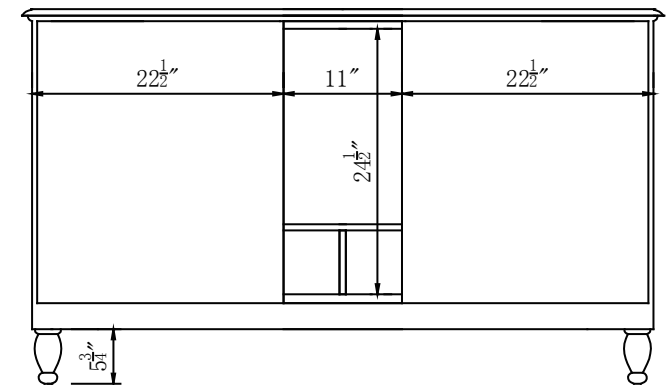

Single Sink Vanity

Model: HYP-0717-T-UIC-58

HYP-0717-WM-UWC-58

Overall Dimensions

58" x 22" x 36"

TOP VIEW

FRONT VIEW

SIDE VIEW

BACK VIEW

*All dimension in inches unless otherwise specified. Dimensions subject to tolerance.