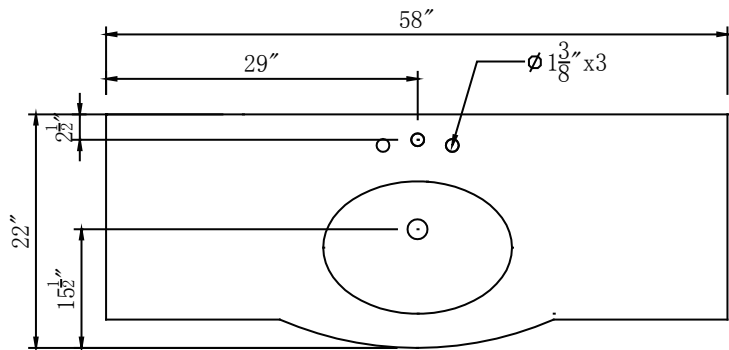

Single Sink Vanity

Model: HYP-0717-T-UIC-58

HYP-0717-WM-UWC-58

Overall Dimensions

58" x 22" x 36"

TOP VIEW

FRONT VIEW

SIDE VIEW

BACK VIEW

*All dimension in inches unless otherwise specified. Dimensions subject to tolerance.