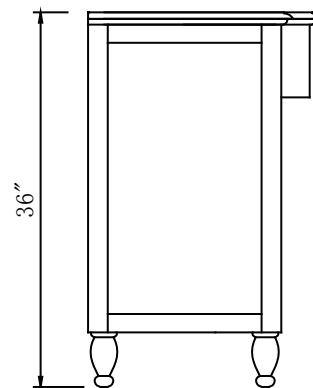

Single Sink Vanity

Model: HYP-0717-T-UIC-58

HYP-0717-WM-UWC-58

Overall Dimensions

58" x 22" x 36"

TOP VIEW

FRONT VIEW

SIDE VIEW

BACK VIEW

*All dimension in inches unless otherwise specified. Dimensions subject to tolerance.