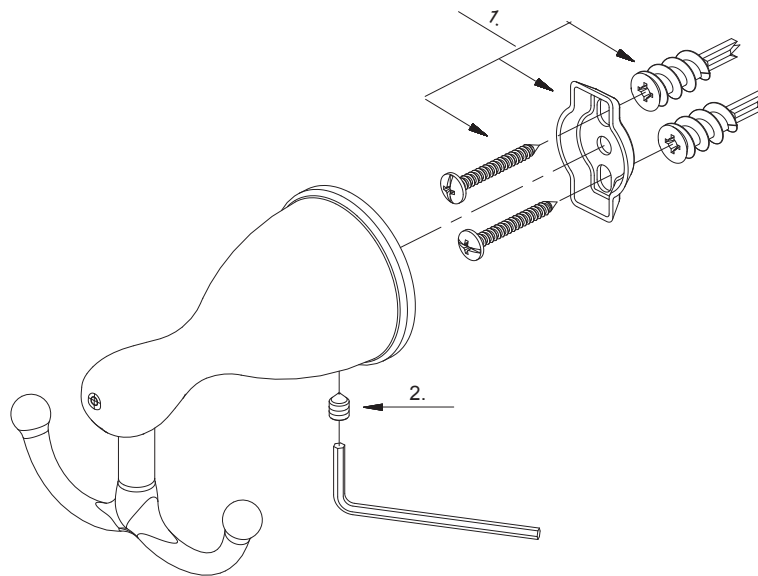

Glacier Bay Builders Double Robe Hook

MODEL	STORE SKU#	OMSID	FINISH
BTF41100BN	352702		Brushed Nickel

Many replacement parts can be purchased online or at your local store. Please use the table below to identify the part SKU number needed, go to HOMEDEPOT.COM, and check for online and store availability. If you can't find the part you are looking for, please call 1-855-HD-GLACIER.

Part	Description	Part #	Internet SKU #	Store SKU #
1	Holding Hardware	A290554		
2	Screw (M5 x 6.5 mm L)	A292608		