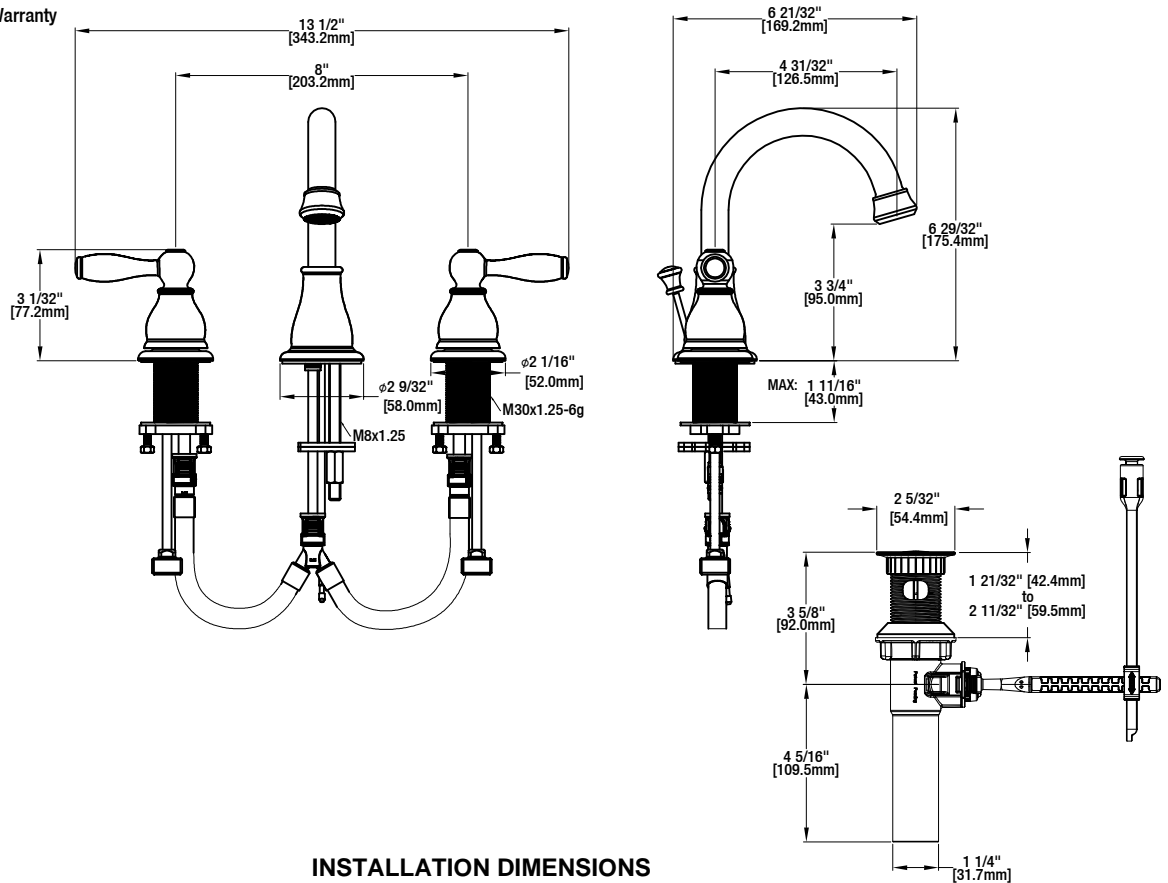

WARRANTY

- Limited Lifetime Warranty

INSTALLATION DIMENSIONS

Glacier Bay reserves the right to make changes in specifications and materials and to change and discontinue models, both without notice or obligation. Dimensions are for reference only.