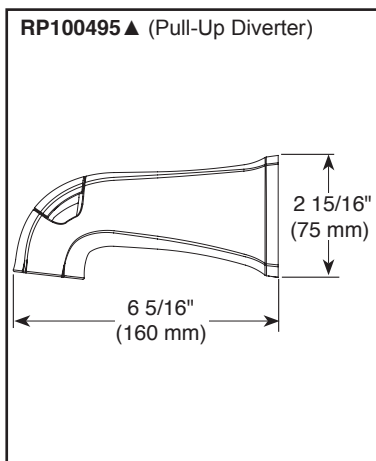

▲ Designate proper finish suffix

COMPLIES WITH

- ASME A112.18.1 / CSA B125.1
- Indicates compliance to ICC/ANSI A117.1 - Valve control only
- EPA WaterSense®

Delta reserves the right (1) to make changes in specifications and materials, and (2) to change or discontinue models, both without notice or obligation. Dimensions are for reference only. See current full-line price book or www.deltafaucet.com for finish options and product availability.

DSP-B-144770 Rev. A

Delta Faucet Company

55 E. 111th Street, Indianapolis, IN 46280
350 South Edgeware Road, St. Thomas, ON N5P 4L1
© 2018 Delta Faucet Company