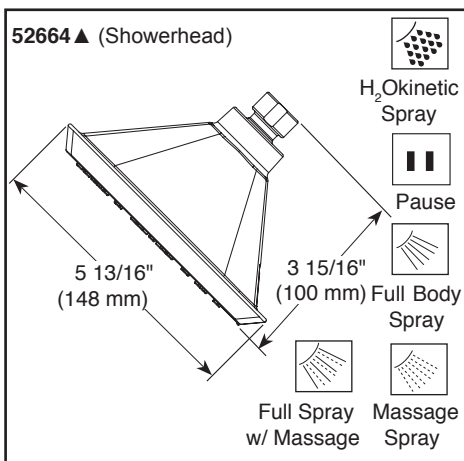

▲ Designate proper finish suffix

COMPLIES WITH

- ASME A112.18.1 / CSA B125.1
- Indicates compliance to ICC/ANSI A117.1 - Valve control only
- EPA WaterSense®

Delta reserves the right (1) to make changes in specifications and materials, and (2) to change or discontinue models, both without notice or obligation. Dimensions are for reference only. See current full-line price book or www.deltafaucet.com for finish options and product availability.

DSP-B-144770 Rev. A

Delta Faucet Company

55 E. 111th Street, Indianapolis, IN 46280
350 South Edgeware Road, St. Thomas, ON N5P 4L1
© 2018 Delta Faucet Company