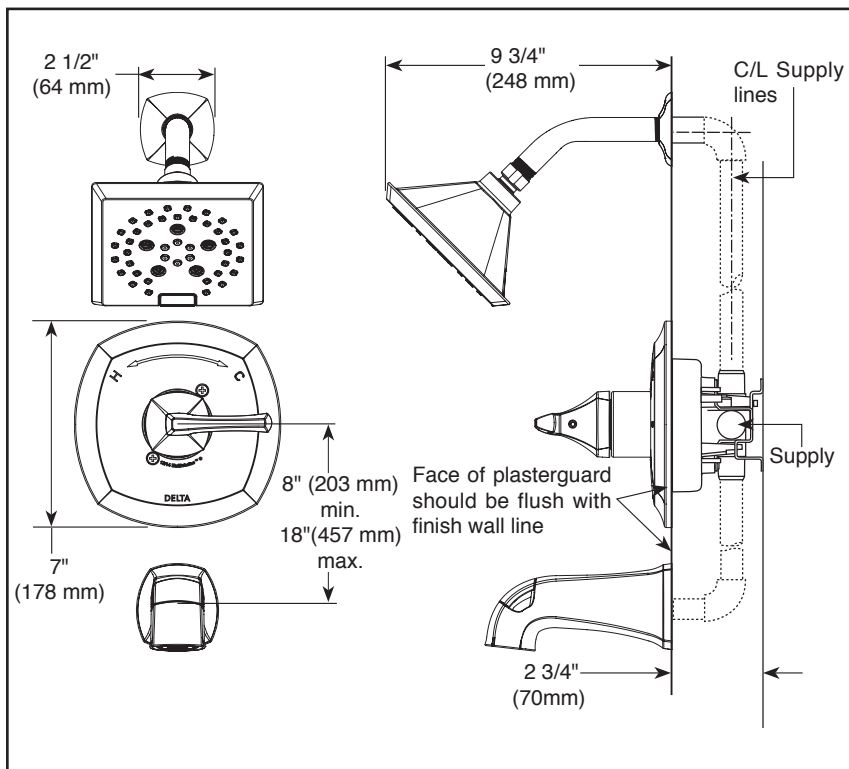

▲ Designate proper finish suffix

COMPLIES WITH

- ASME A112.18.1 / CSA B125.1
- Indicates compliance to ICC/ANSI A117.1 - Valve control only
- EPA WaterSense®

Delta reserves the right (1) to make changes in specifications and materials, and (2) to change or discontinue models, both without notice or obligation. Dimensions are for reference only. See current full-line price book or www.deltafaucet.com for finish options and product availability.

DSP-B-144770 Rev. A

Delta Faucet Company

55 E. 111th Street, Indianapolis, IN 46280
350 South Edgeware Road, St. Thomas, ON N5P 4L1
© 2018 Delta Faucet Company