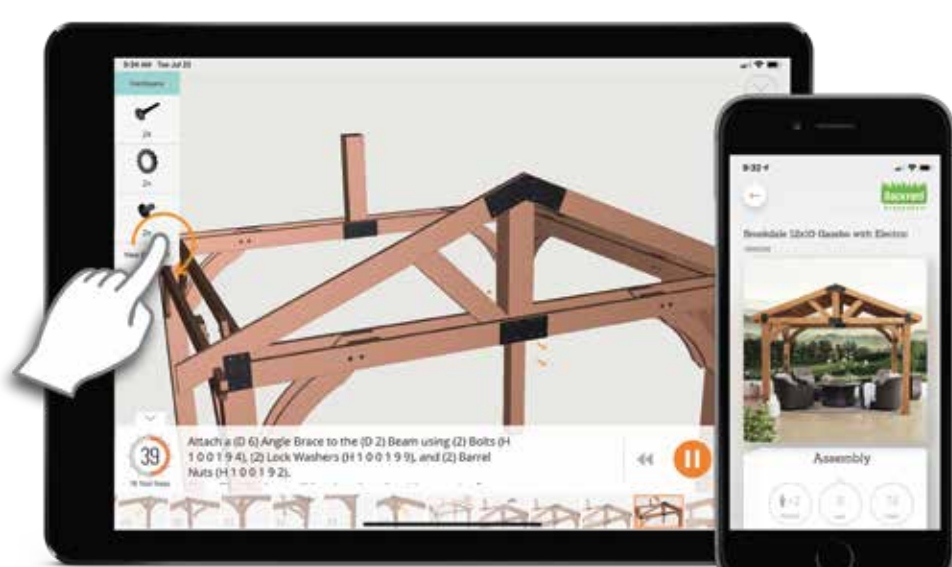

Take outdoor entertainment to the next level with built in electrical outlets!

*OUTLETS REQUIRE POWER SOURCE TO BE FUNCTIONAL - NOT INCLUDED.

Create Your Own Space

Create intimate space for the gathering of family & friends. Customize with lights, climbing flowers or conversation seating. Possibilities are endless!

Entertain in Style

The functional, yet stylish, two-tiered serving station is perfect for all your entertaining needs.

EASY STEP-BY-STEP 3D INTERACTIVE INSTRUCTIONS

FOR THIS PRODUCT CAN BE FOUND IN

Find More Online!