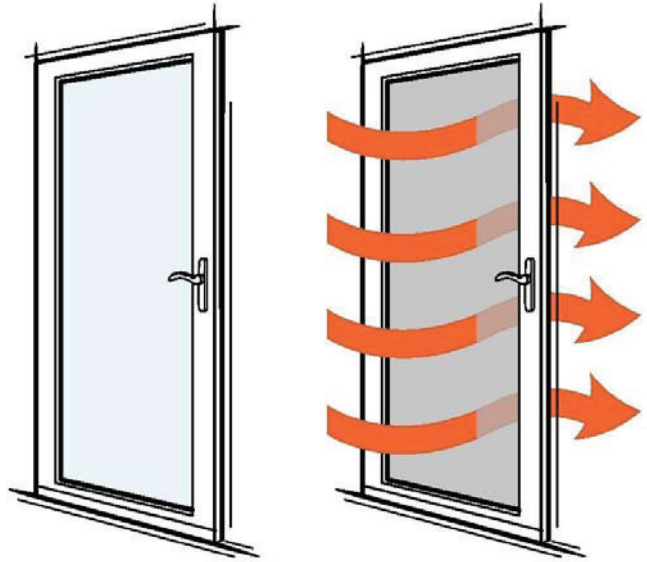

SPECIFICATIONS

Internet #: 202985069

Product Name: Andersen® - 36 in. x 80 in. 3000 Series Black Fullview Easy Install Storm Door

DIMENSIONS

Assembled Depth (in.)	1.5 in
Assembled Height (in.)	80.875 in
Assembled Width (in.)	36.375 in
Door Size (WxH) in.	36 x 80
Door Thickness (in.)	1.5 in
Fits Opening Height (in.)	80 to 80 7/8
Fits Opening Width (in.)	35 7/8 to 36 3/8

DETAILS

Bottom Door Sweep	Double	Handleset Finish	No Handleset
Color Family	Black	Included	Screen
Color/Finish	Black	Material	Aluminum
Door Handing	Right-Hand/Outswing	Product Weight (lb.)	63
Door Type	Storm	Returnable	90-Day
Features	Easy Install	Type of Weatherstripping	Dual
Finish Type	Painted	View Type	Full-view