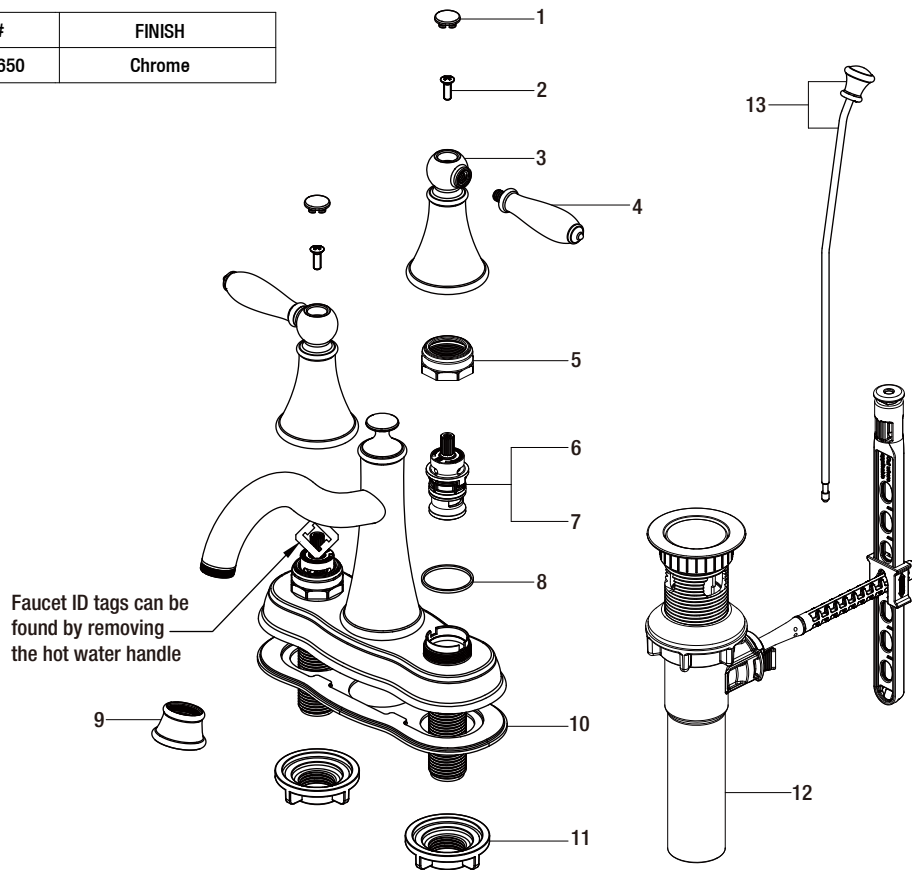

Replacement Parts List

Varina 4 in. Centerset 2-Handle High Arc Bathroom Faucet in Chrome

MODEL	SKU #	FINISH
HD67573W-6001	304367650	Chrome

Many replacement parts can be purchased online or at your local store. Please use the table below to identify the part SKU number needed, go to HOMEDEPOT.COM, and check for online and store availability. If you can't find the part you are looking for, please call 1-855-HD-GLACIER.

Part	Description	Part #	Internet SKU #	Store SKU #
1	Index	RP8024201		
2	Screw	RP50169		
3	Handle seat	RP1714801		
4	Handle	RP1318801		
5	Bonnet nut	RP70435	206864739	
6	Cartridge H	RP20079		
7	Cartridge C	RP20080		

Part	Description	Part #	Internet SKU #	Store SKU #
8	Washer	RP64123		
9	Aerator	RP3022001		
10	Gasket	RP70486		
11	Mounting nut	RP56001	203193994	579276
12	ClickInstall™ drain assembly	RP4022801		
13	Lift rod	RP4022701		