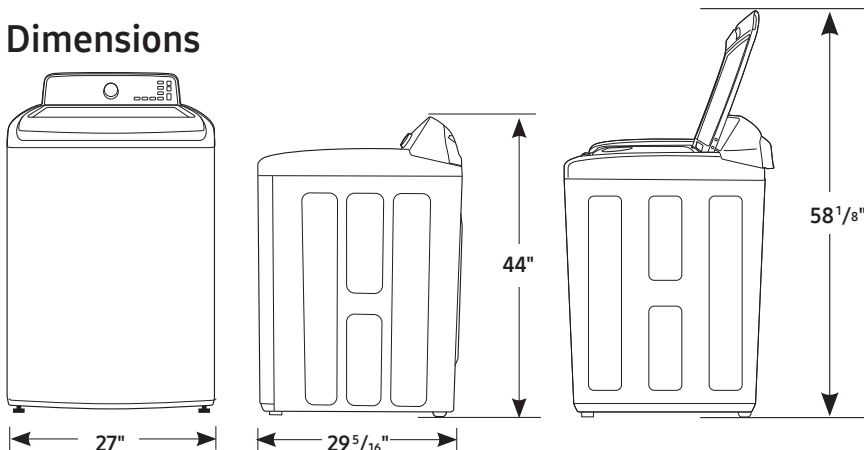

Dimensions

Actual color may vary. Design, specifications, and color availability are subject to change without notice. Non-metric weights and measurements are approximate.

©2018 Samsung Electronics America, Inc. 85 Challenger Road, Ridgefield Park, NJ 07660. Tel: 800-SAMSUNG. samsung.com. Samsung is a registered trademark of Samsung Electronics Co. Ltd.