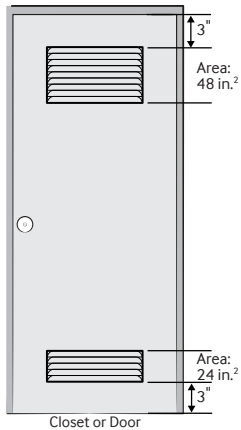

## Samsung Top-Load Washer

4.0 cu. ft. Capacity DOE

### Installation Specifications

Alcove or closet installation

Recessed Area

Side View Confined

#### Product Dimensions & Weight (WxHxD)

Dimensions: 27" x 44" x 29<sup>5</sup>/<sub>16</sub>"  
Weight: 123.5 lbs

#### Shipping Dimensions & Weight (WxHxD)

Dimensions: 29<sup>9</sup>/<sub>16</sub>" x 46<sup>1</sup>/<sub>2</sub>" x 31<sup>1</sup>/<sub>16</sub>"  
Weight: 132.3 lbs

Color	Model #	UPC Code
White	WA40J3000AW	887276086958