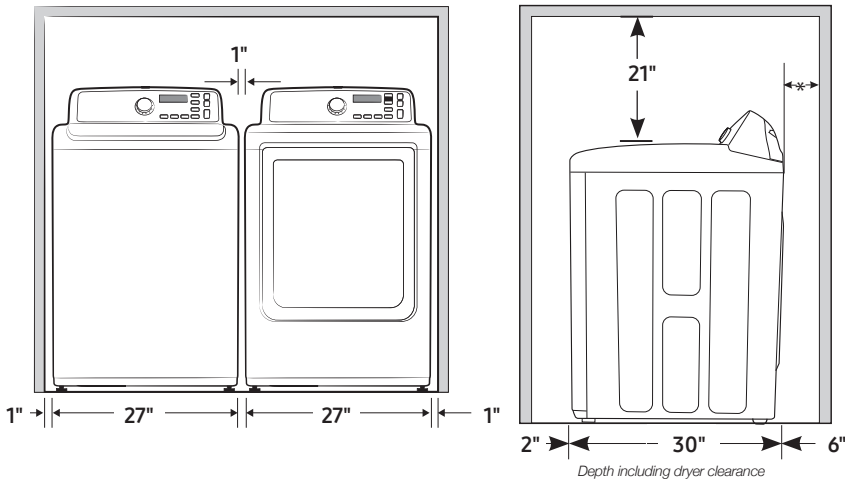

WA40J3000AW

SAMSUNG

Samsung Top-Load Washer

4.0 cu. ft. Capacity DOE

Installation Specifications

Alcove or closet installation

Recessed Area

Side View Confined

Minimum clearances for closets and alcoves:

Sides – 1"
Top – 21"
Rear – 6"
Closet Front – 2"

If the washer and dryer are installed together, the closet front must have at least a 72-inch² unobstructed air opening. Your washer alone does not require a specific air opening.

*Required spacing (External exhaust elbow may require additional space.)

8 Preset Wash Cycles:

Normal, Heavy Duty, Colors/Dark, Delicates/Hand Wash, Quick Wash, Self Clean, Rinse and Spin, Spin Only

2 Options:

Extra Rinse, Child Lock

4 Temperature Settings:

Hot, Warm, Cold, Tap Cold

4 Load Size Settings:

Extra Large, Large, Medium, Small

Dispenser Trays:

Main Wash, Softener, Bleach

Warranty

One (1) Year Parts and Labor
Three (3) Years Stainless Steel Tub (Part Only)
Five (5) Years Washing Motor Part (Part Only)

Product Dimensions & Weight (WxHxD)

Dimensions: 27" x 44" x 29⁵/₁₆"
Weight: 123.5 lbs

Shipping Dimensions & Weight (WxHxD)

Dimensions: 29⁹/₁₆" x 46¹/₂" x 31¹/₁₆"
Weight: 132.3 lbs

Color	Model #	UPC Code
White	WA40J3000AW	887276086958

Matching Dryer (Electric/Gas)

White	DV40J3000EW	887276086958
White	DV40J3000GW	887276086972