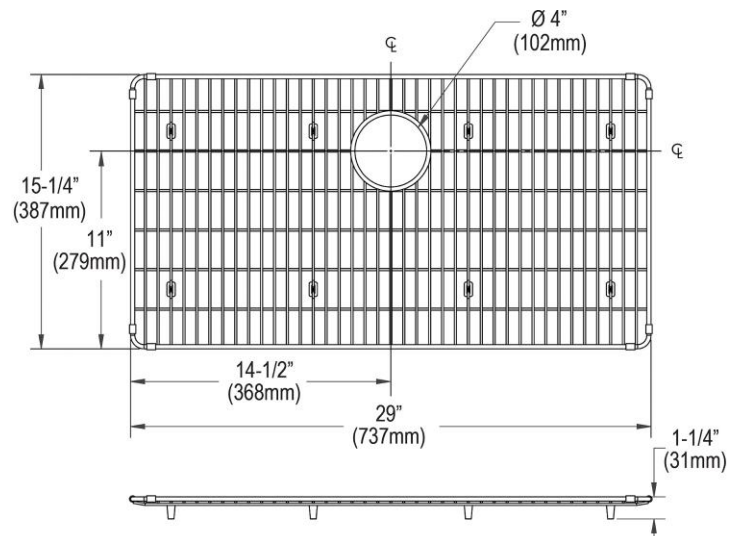

Material:	Stainless Steel
Finish:	Polished Stainless Steel
Dimensions:	29" x 15-1/4" x 1-1/4"

AMERICAN PRIDE. A LIFETIME TRADITION.
Like your family, the Elkay family has values and traditions that endure. For almost a century, Elkay has been a family-owned and operated company, providing thousands of jobs that support our families and communities.

[Clean and Care Manual (PDF)](#)

[Clean and Care Manual (PDF)](#)

[Warranty (PDF)](#)