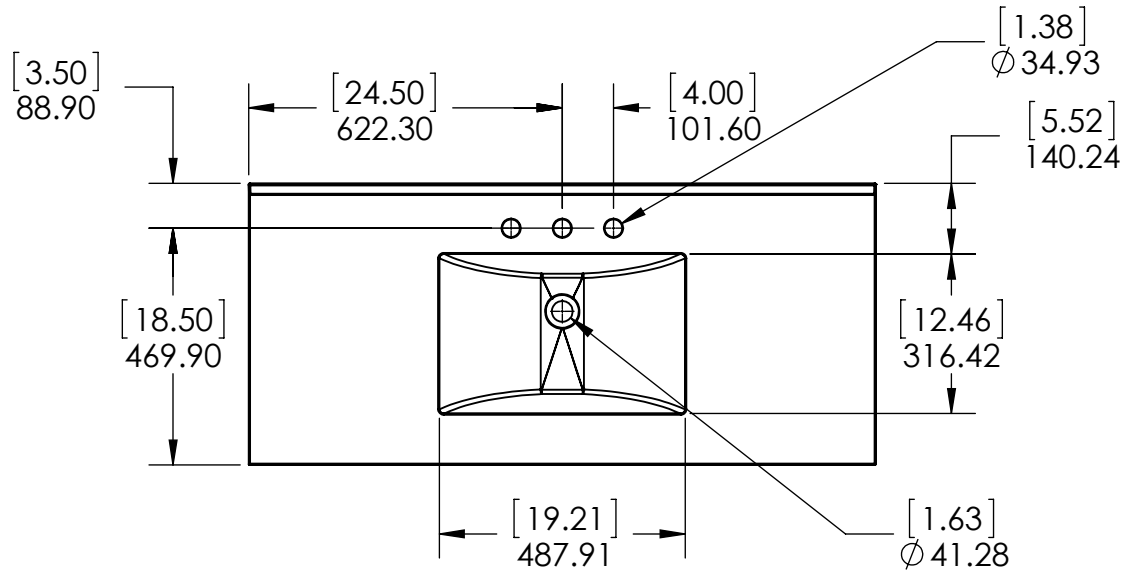

DRAWING TYPE	ITEM ID	ITEM DESCRIPTION	TECHNOLOGIES	DRAWING STATUS
Finish Good	SS49R-AH	Vtop Rect 49x22 SS Silver Ash Shark tank	Solid Surface	Ready for production

REV	ECO #	DESCRIPTION	REV'D BY DATE	CHK'D BY DATE	APRV'D BY DATE
1		Original	2/16/18	2/16/18	2/16/18

UNLESS OTHERWISE SPECIFIED
 DIMENSIONS ARE IN MM. AND (INCHES)
 TOLERANCES ARE
 +0.125 [3.175] - 0.125 [-3.175]
 SCALE:1:10

	NAME	DATE
DRAWN	R. Rubio	1/27/16
CHECKED	R. Rubio	4/05/16
ENG APPR.	R. Rubio	4/05/16
MFG APPR.	C. Leal	4/05/16

Wood Crafters

SIZE DWG. NO. **A** Vtop Rect 49x22 Solid Surface

SHEET 1 OF 1 REV. **1**

Top View

Front View

Section B-B
Scale 1 : 17

Back View

ITEM:	BH48-WH BH48-ST BHSD48-FG	BWSD48-CR BWSD48-CH	REV: A
-------	---------------------------------	------------------------	---------------

DRW:	LAG:	19/02/18
REV:	ING:	19/02/18
APP:	R&D:	19/02/18
SCALE: 1:20	MODEL:	