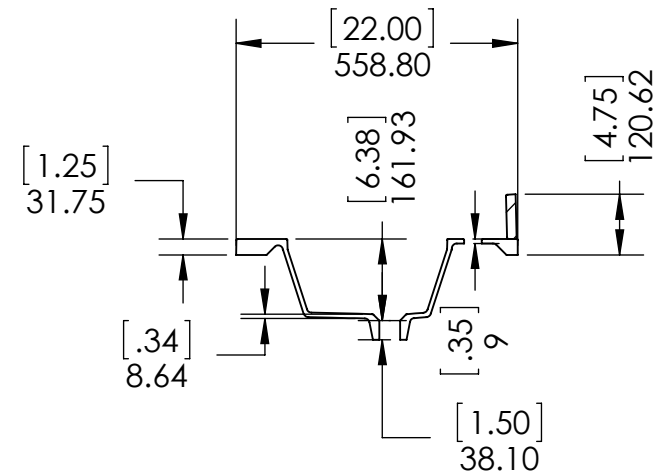

DRAWING TYPE	ITEM ID	ITEM DESCRIPTION	TECHNOLOGIES	DRAWING STATUS
Finish Good	SS49R-AH	Vtop Rect 49x22 SS Silver Ash Shark tank	Solid Surface	Ready for production

REV	ECO #	DESCRIPTION	REV'D BY DATE	CHK'D BY DATE	APRV'D BY DATE
1		Original	2/16/18	2/16/18	2/16/18

UNLESS OTHERWISE SPECIFIED
 DIMENSIONS ARE IN MM. AND (INCHES)
 TOLERANCES ARE
 +0.125 [3.175] - 0.125 [-3.175]
 SCALE:1:10

	NAME	DATE
DRAWN	R. Rubio	1/27/16
CHECKED	R. Rubio	4/05/16
ENG APPR.	R. Rubio	4/05/16
MFG APPR.	C. Leal	4/05/16

Wood Crafters

SIZE DWG. NO. **A** Vtop Rect 49x22 Solid Surface

SHEET 1 OF 1 REV. **1**

Top View

Front View

Section B-B
Scale 1 : 17

Back View

ITEM:	BH48-WH BH48-ST BHSD48-FG	BWSD48-CR BWSD48-CH	REV: A
-------	---------------------------------	------------------------	---------------

DRW:	LAG:	19/02/18
REV:	ING:	19/02/18
APP:	R&D:	19/02/18
SCALE: 1:20	MODEL:	