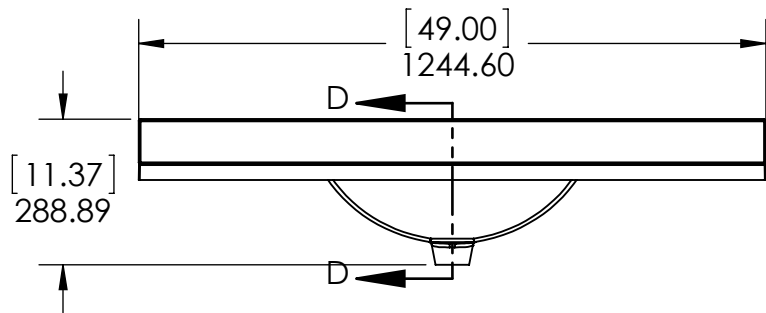

DRAWING TYPE	ITEM ID	ITEM DESCRIPTION	TECHNOLOGIES	DRAWING STATUS
Finish Good	SS49R-AH	Vtop Rect 49x22 SS Silver Ash Shark tank	Solid Surface	Ready for production

REV	ECO #	DESCRIPTION	REV'D BY DATE	CHK'D BY DATE	APRV'D BY DATE
1		Original	2/16/18	2/16/18	2/16/18

UNLESS OTHERWISE SPECIFIED
 DIMENSIONS ARE IN MM. AND (INCHES)
 TOLERANCES ARE
 +0.125 [3.175] - 0.125 [-3.175]
 SCALE:1:10

	NAME	DATE
DRAWN	R. Rubio	1/27/16
CHECKED	R. Rubio	4/05/16
ENG APPR.	R. Rubio	4/05/16
MFG APPR.	C. Leal	4/05/16

Wood Crafters

SIZE DWG. NO. **A** Vtop Rect 49x22 Solid Surface

SHEET 1 OF 1 REV. **1**

Top View

Front View

Section B-B
Scale 1 : 17

Back View

ITEM:	BH48-WH BH48-ST BHSD48-FG	BWSD48-CR BWSD48-CH	REV: A
-------	---------------------------------	------------------------	---------------

DRW:	LAG:	19/02/18
REV:	ING:	19/02/18
APP:	R&D:	19/02/18
SCALE: 1:20	MODEL:	