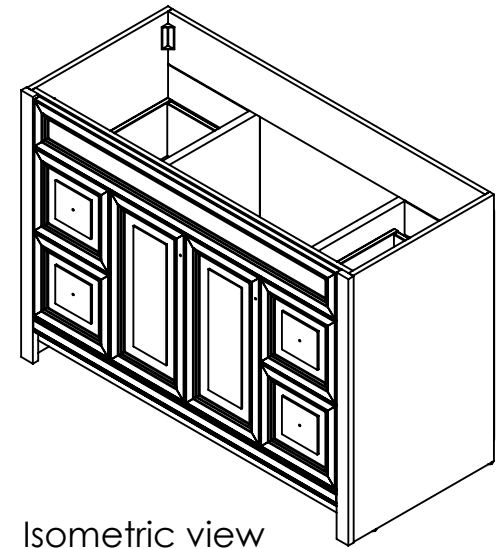

UNLESS OTHERWISE SPECIFIED
 DIMENSIONS ARE IN MM. AND (INCHES)
 TOLERANCES ARE
 +0.125 [3.175] - 0.125 [-3.175]
 SCALE:1:10

	NAME	DATE
DRAWN	R. Rubio	1/27/16
CHECKED	R. Rubio	4/05/16
ENG APPR.	R. Rubio	4/05/16
MFG APPR.	C. Leal	4/05/16

Wood Crafters

SIZE DWG. NO. **A** Vtop Rect 49x22 Solid Surface

SHEET 1 OF 1 REV. **1**

Top View

Front View

Section B-B
Scale 1 : 17

Back View

ITEM:	BH48-WH BH48-ST BHSD48-FG	BWSD48-CR BWSD48-CH	REV: A
-------	---------------------------------	------------------------	---------------