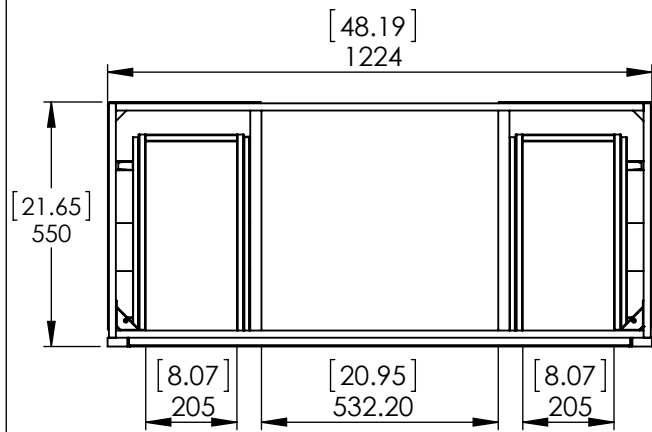

UNLESS OTHERWISE SPECIFIED
 DIMENSIONS ARE IN MM. AND (INCHES)
 TOLERANCES ARE
 +0.125 [3.175] - 0.125 [-3.175]
 SCALE:1:10

	NAME	DATE
DRAWN	R. Rubio	1/27/16
CHECKED	R. Rubio	4/05/16
ENG APPR.	R. Rubio	4/05/16
MFG APPR.	C. Leal	4/05/16

Wood Crafters

SIZE DWG. NO. **A** Vtop Rect 49x22 Solid Surface

SHEET 1 OF 1 REV. **1**

Top View

Front View

Section B-B
Scale 1 : 17

Back View

ITEM:	BH48-WH BH48-ST BHSD48-FG	BWSD48-CR BWSD48-CH	REV: A
-------	---------------------------------	------------------------	---------------