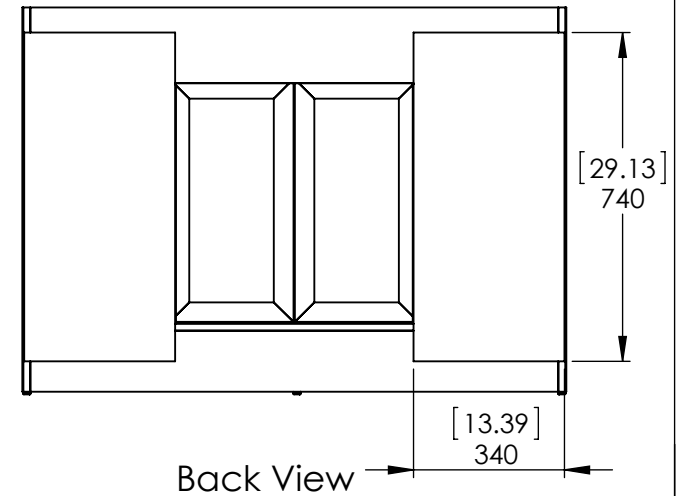

Wood Crafters

SIZE DWG. NO. **A** Vtop Rect 49x22 Solid Surface

SHEET 1 OF 1 REV. **1**

Top View

Front View

Section B-B
Scale 1 : 17

Back View

ITEM:	BH48-WH BH48-ST BHSD48-FG	BWSD48-CR BWSD48-CH	REV: A
-------	---------------------------------	------------------------	---------------