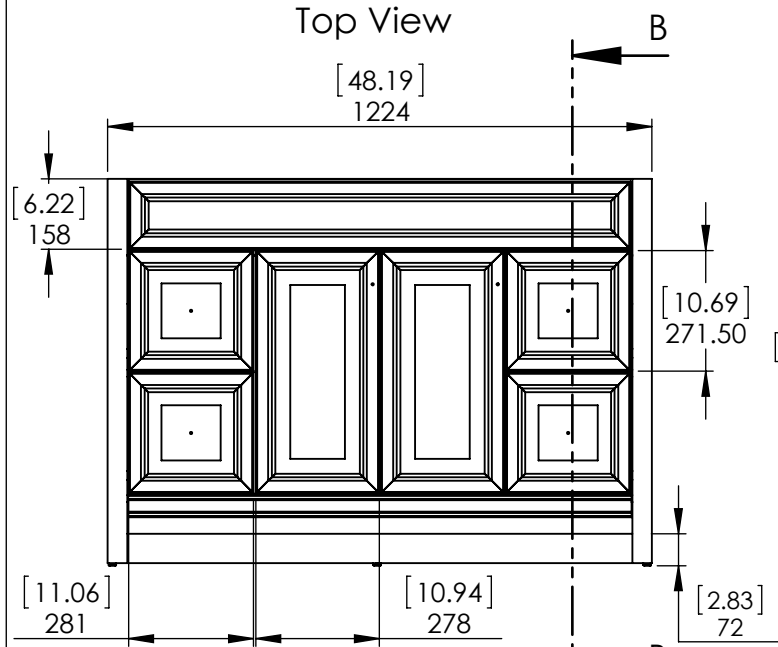

UNLESS OTHERWISE SPECIFIED
 DIMENSIONS ARE IN MM. AND (INCHES)
 TOLERANCES ARE
 +0.125 [3.175] - 0.125 [-3.175]
 SCALE:1:10

	NAME	DATE
DRAWN	R. Rubio	1/27/16
CHECKED	R. Rubio	4/05/16
ENG APPR.	R. Rubio	4/05/16
MFG APPR.	C. Leal	4/05/16

Wood Crafters

SIZE DWG. NO. **A** Vtop Rect 49x22 Solid Surface

SHEET 1 OF 1 REV. **1**

Top View

Front View

Section B-B
Scale 1 : 17

Back View

ITEM:	BH48-WH BH48-ST BHSD48-FG	BWSD48-CR BWSD48-CH	REV: A
-------	---------------------------------	------------------------	---------------