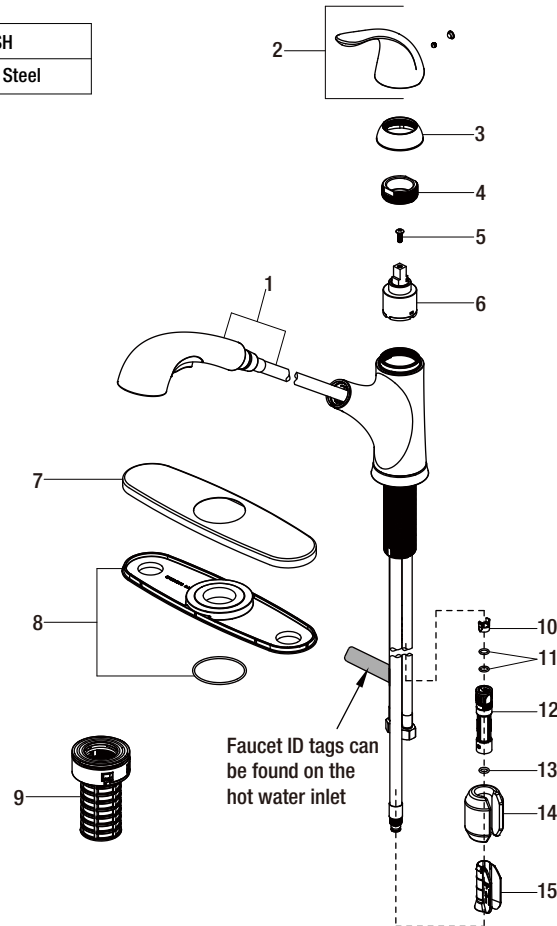

Replacement Parts List

Market Pull-Out Kitchen Faucet in Stainless Steel

MODEL	SKU #	FINISH
67737-0008D2	1001813690	Stainless Steel

Many replacement parts can be purchased online or at your local store. Please use the table below to identify the part SKU number needed, go to HOMEDEPOT.COM, and check for online and store availability. If you can't find the part you are looking for, please call 1-855-HD-GLACIER.

Part	Description	Part #	Internet SKU #	Store SKU #
1	Sprayhead and Hose	RP3829708D2	302610657	
2	Handle	RP1346108D2		
3	Cap	RP8054308D2		
4	Bonnet nut	RP70336	207114029	
5	Screw	RP50015		
6	Cartridge	RP20044	301158214	
7	Escutcheon	RP8054408D2		
8	Gasket	RP80545		

Part	Description	Part #	Internet SKU #	Store SKU #
9	FastMount™	RP56096		
10	Block	RP70421		
11	O-ring	RP60002		
12	Quick connect assembly	RP70558		
13	O-ring	RP60089		
14	Weight	RP70441	207093823	
15	Weight clip	RP64204		