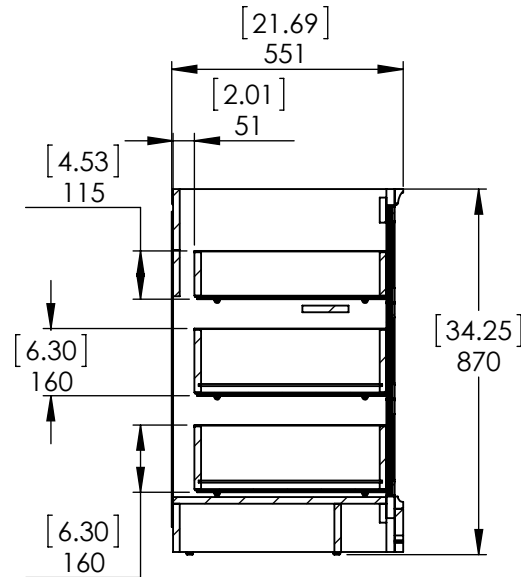

Top View

Isometric View

Front View

SECTION A-A  
SCALE 1 : 18

Back View

ITEM: **SF36-WH** REV: **A**

NAME: **Stratfield 36in-White**

DRW:	ARB	01/23/18	MATERIAL:	<b>German Beech 4/4 Laminated Particle Board in White</b>
REV:	ING	01/23/18		
APP:	R&D	01/23/18		
SCALE 1:18	MODEL:	<b>Stratfield 36in</b>		