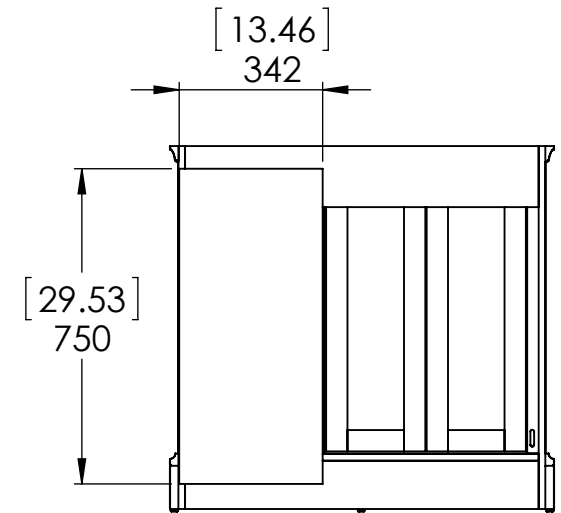

Top View

Isometric View

Front View

SECTION A-A  
SCALE 1 : 18

Back View

ITEM: **SF36-WH** REV: **A**

NAME: **Stratfield 36in-White**

DRW:	ARB	01/23/18	MATERIAL:	<b>German Beech 4/4 Laminated Particle Board in White</b>
REV:	ING	01/23/18		
APP:	R&D	01/23/18		
SCALE 1:18	MODEL:	<b>Stratfield 36in</b>		