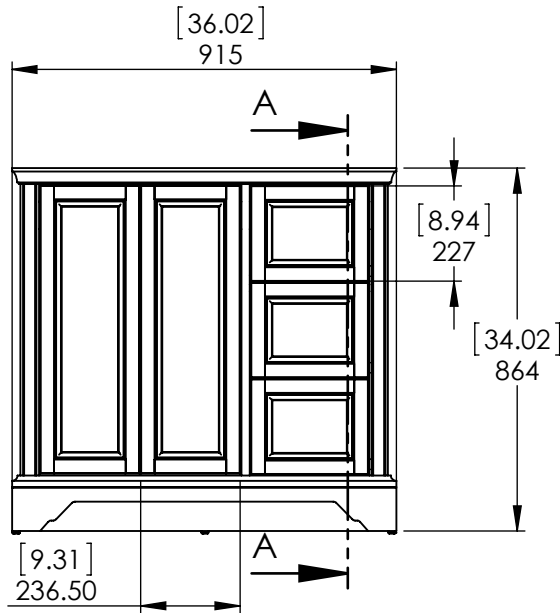

Top View

Isometric View

Front View

SECTION A-A  
SCALE 1 : 18

Back View

ITEM: **SF36-WH** REV: **A**

NAME: **Stratfield 36in-White**

DRW:	ARB	01/23/18	MATERIAL:	<b>German Beech 4/4 Laminated Particle Board in White</b>
REV:	ING	01/23/18		
APP:	R&D	01/23/18		
SCALE 1:18	MODEL:	<b>Stratfield 36in</b>		