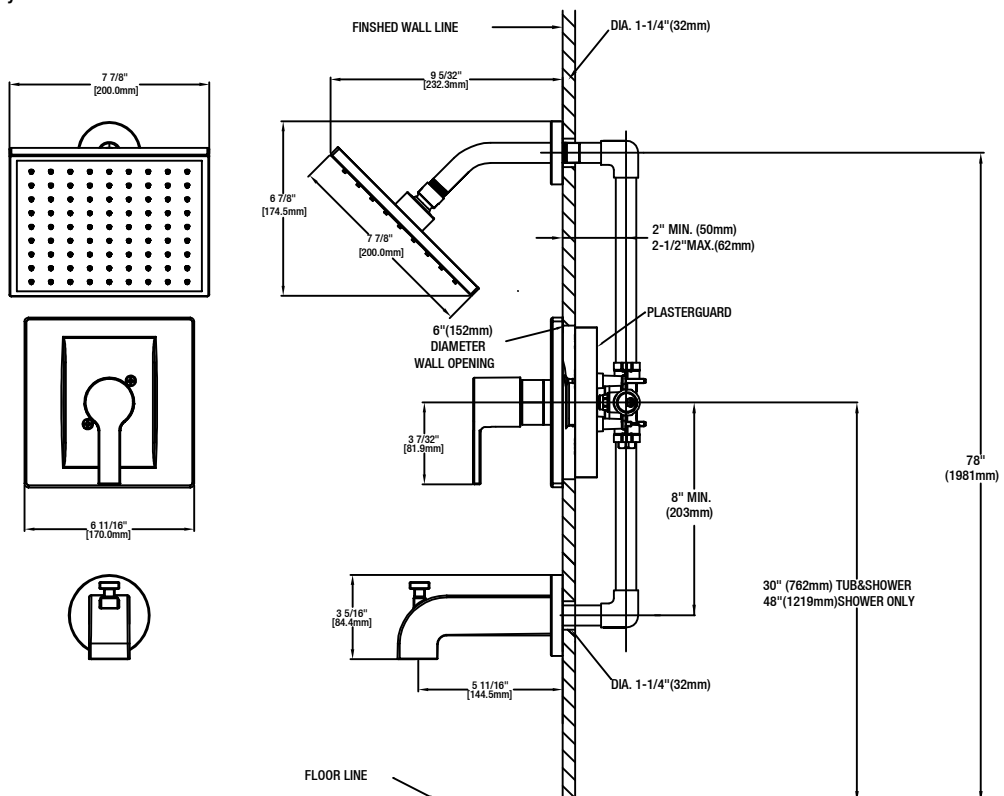

Modern Square Tub and Shower Set

FEATURES

- Single Handle Tub and Shower Faucet
- Pressure Balance Valve with Integrated Stops
- Ceramic Valve Cartridge
- Adjustable Temperature Limit Stop to Control Maximum Hot Water Temperature
- 120° Maximum Handle Rotation
- Single Function Showerhead with Arm and Flange
- Shower Face Size: 200mm X 200mm
- Includes 5 11/16" Diverter Tub Spout
- With Plug Applicable For Shower Only Installation
- 1/2" IPS Connections
- Showerhead Max. Flow Rate: 1.8 Gallons Per Minute at 80 PSI
- Tub Spout Min. Flow Rate: 2.4 Gallons Per Minute at 20 PSI

MODEL	SKU#	FINISH
873X-6101	1001240663	Polished Chrome

CODE COMPLIANCE

- IAPMO Certified: ASME A112.18.1/CSA B125.1
- EPA WaterSense Certified
- ADA Compliant

WARRANTY

- Limited Lifetime Warranty

INSTALLATION DIMENSIONS