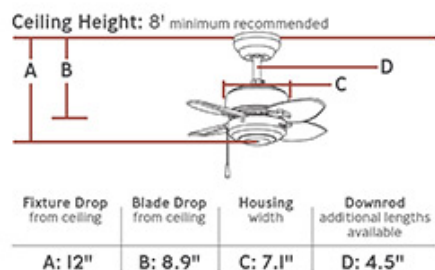

**4MC20WH: 20" Mini 20 Fan - White**

**Collection:** Mini 20  
**UPC #:** 026586976553  
**Finish:** White (WH)  
**Blade Finish:** White ABS

**Specification Images:**

**Dimensions:**

**Diameter:** 20"  
**Weight:** 9.9 lbs.  
**Reverse Switch:** Manual  
**Rev. Switch Location:** Top of Housing  
**Motor Size:** 153.0 X 10.0  
**Diameter of Housing:** 7.09  
**Capacitor Value:** 4+4+5/350V/85C  
**Lead Wire Length:** 78 inches  
**Remote Included:** None  
**Remote Group(s):** CK250,CKF210,CT100,ESSWC-2/-3

**Backplate / Canopy Details:**

Type	Height / Length	Width	Depth	Diameter	Outlet Box Up	Outlet Box Down
Canopy				5 1/8		

**Blade Details:**

Blade Group	Diameter	Included	RPM Hi	CFM Hi	Watts Hi	Amps Hi	RPM Med	CFM Med	Watts Med	Amps Med	RPM Low	CFM Low	Watts Low	Amps Low
	20	Yes	440.0	1260.0	39.19	0.35	394.0	1566.95	20.8	0.28	316.0	1420.93	9.58	0.19

**Mounting Options:**

Mounting Type	Included	Item	Downrod Length	Downrod Diameter	Overall Height	Blade to Ceiling	Min. Ceiling Height	Canopy Style	Canopy Diameter
Downrod (Included)	yes		4.5	0.05	12.04	8.93	7.74	MC Dual Mount	5.12
Flush (Included)	yes				8.71	5.59	7.47	MC Dual Mount	5.12
Flush (Optional)	no	MC192-WH			8.71	5.59	7.47	Heavy Duty Flush Mount Canopy	5.12