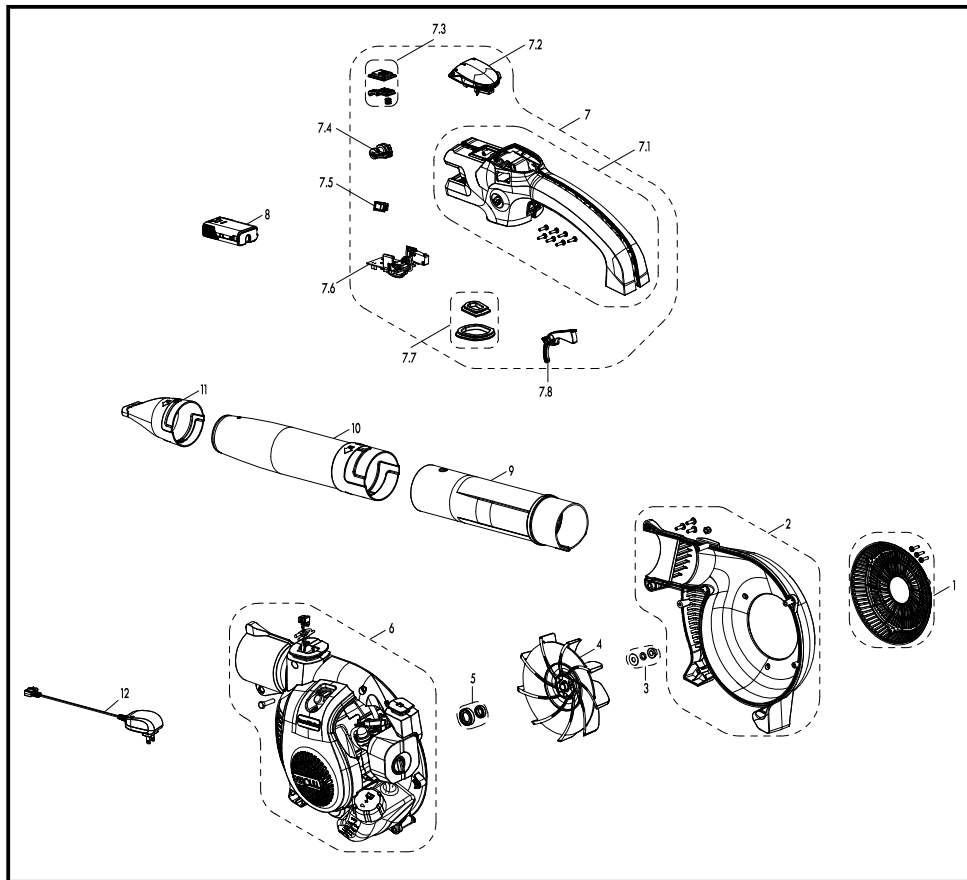

EXPLODED VIEW

NPTBL26A EXPLODED VIEW

PARTS LIST

NPTBL26A MANUAL PARTS LIST			
Key Number	Part Number	Description	Quantity
1		Air Inlet Cover	1
2		Engine Housing Assembly	1
3		Washer Assembly	1
4		Impeller	1
5		Bearing Assembly	1
6		Cleva 26cc 2-Cycle Engine	1
7		Handle Assembly	1
7.1		Upper Handle Assembly	1
7.2		Starter Set	1
7.3		Battery Release Button	1
7.4		Cruise Control Lever	1
7.5		Stop Switch	1
7.6		PCB Assembly	1
7.7		Anti-Vibration Pad	1
7.8	301001115	Throttle Lever	1
8	321001114	7.2V Lithium-Ion Battery	1
9	301001116	Rear Blower Tube	1
10	301001117	Front Blower Tube	1
11	301001118	Concentrator Nozzle	1
12	321001127	Charger	1

EXPLODED VIEW 26CC 2-CYCLE ENGINE

PARTS LIST 26CC 2-CYCLE ENGINE

26CC 2-CYCLE ENGINE PART LIST			
Key Number	Part Number	Description	Quantity
1		Logo	1
2	301001119	Engine Cover	1
3		Crankcase Assembly	1
4		Flywheel	1
5		Fuel Tank Assembly	1
6	301001123	Fuel Cap Assembly	1
7	301001124	Air Filter Base	1
8		Carburetor Assembly	1
9		Carburetor Mount Assembly	1
10		Electric Starter Assembly	1
11		Engine Mount Assembly	1
12		Crankshaft Piston Shank	1
13		Cylinder Assembly	1
14	321001139	Spark Plug	1
15		Positive Stop Switch Cable	1
16	321001138	Muffler Insulation Sheet	1
17	301001132	Muffler	1
18		Ignition Coil Assembly	1
19		Throttle Lever	1
20		Screw	2
21	301001135	Air Filter	1
22	301001136	Air Filter Cover	1
23	321001150	Rotary Knob	1
24		Pawl Assembly	1
25	301001138	Choke lever	1