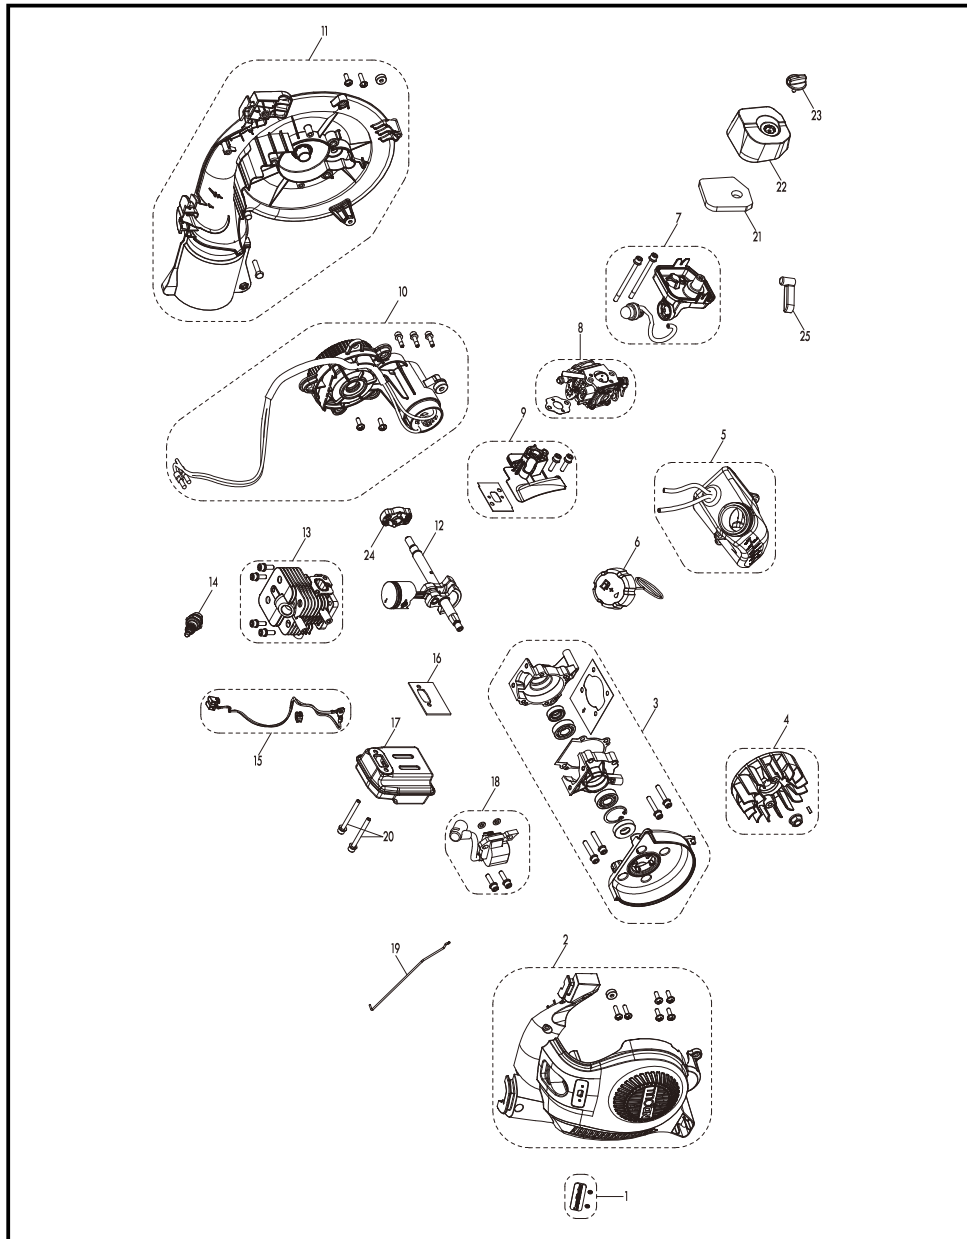

EXPLODED VIEW

NPTBL26A EXPLODED VIEW

PARTS LIST

NPTBL26A MANUAL PARTS LIST			
Key Number	Part Number	Description	Quantity
1		Air Inlet Cover	1
2		Engine Housing Assembly	1
3		Washer Assembly	1
4		Impeller	1
5		Bearing Assembly	1
6		Cleva 26cc 2-Cycle Engine	1
7		Handle Assembly	1
7.1		Upper Handle Assembly	1
7.2		Starter Set	1
7.3		Battery Release Button	1
7.4		Cruise Control Lever	1
7.5		Stop Switch	1
7.6		PCB Assembly	1
7.7		Anti-Vibration Pad	1
7.8	301001115	Throttle Lever	1
8	321001114	7.2V Lithium-Ion Battery	1
9	301001116	Rear Blower Tube	1
10	301001117	Front Blower Tube	1
11	301001118	Concentrator Nozzle	1
12	321001127	Charger	1

Replacement parts highlighted in grey are available for after sales purchase. Replacement of repair or internal parts should be done by a qualified service professional. Please contact your authorized service dealer or Customer Service at 866-384-8432.

EXPLODED VIEW 26CC 2-CYCLE ENGINE

PARTS LIST 26CC 2-CYCLE ENGINE

26CC 2-CYCLE ENGINE PART LIST			
Key Number	Part Number	Description	Quantity
1		Logo	1
2	301001119	Engine Cover	1
3		Crankcase Assembly	1
4		Flywheel	1
5		Fuel Tank Assembly	1
6	301001123	Fuel Cap Assembly	1
7	301001124	Air Filter Base	1
8		Carburetor Assembly	1
9		Carburetor Mount Assembly	1
10		Electric Starter Assembly	1
11		Engine Mount Assembly	1
12		Crankshaft Piston Shank	1
13		Cylinder Assembly	1
14	321001139	Spark Plug	1
15		Positive Stop Switch Cable	1
16	321001138	Muffler Insulation Sheet	1
17	301001132	Muffler	1
18		Ignition Coil Assembly	1
19		Throttle Lever	1
20		Screw	2
21	301001135	Air Filter	1
22	301001136	Air Filter Cover	1
23	321001150	Rotary Knob	1
24		Pawl Assembly	1
25	301001138	Choke lever	1