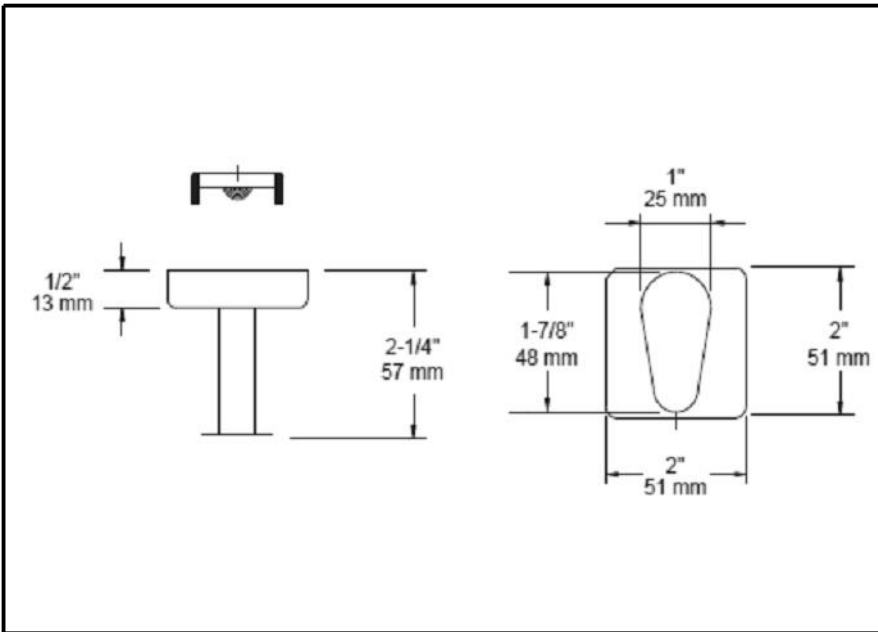

ACCESSORIES

- Century™ Bath Collection
- Single Robe Hook

Submitted Model No.: _____

Specific Features: _____

STANDARD SPECIFICATIONS:

- Wood blocking is preferable behind all wall surfaces. If wood blocking is not available, the following fasteners are suggested: Tile/Masonry-Plastic or lead Anchors Plaster/drywall-Toggle bolts.
- Mounting hardware and mounting template included with product.

ACCESSORIES

- Century™ Bath Collection
- Double Robe Hook

Submitted Model No.: _____

Specific Features: _____

STANDARD SPECIFICATIONS:

- Wood blocking is preferable behind all wall surfaces. If wood blocking is not available, the following fasteners are suggested: Tile/Masonry-Plastic or lead Anchors Plaster/drywall-Toggle bolts.
- Mounting hardware and mounting template included with product.