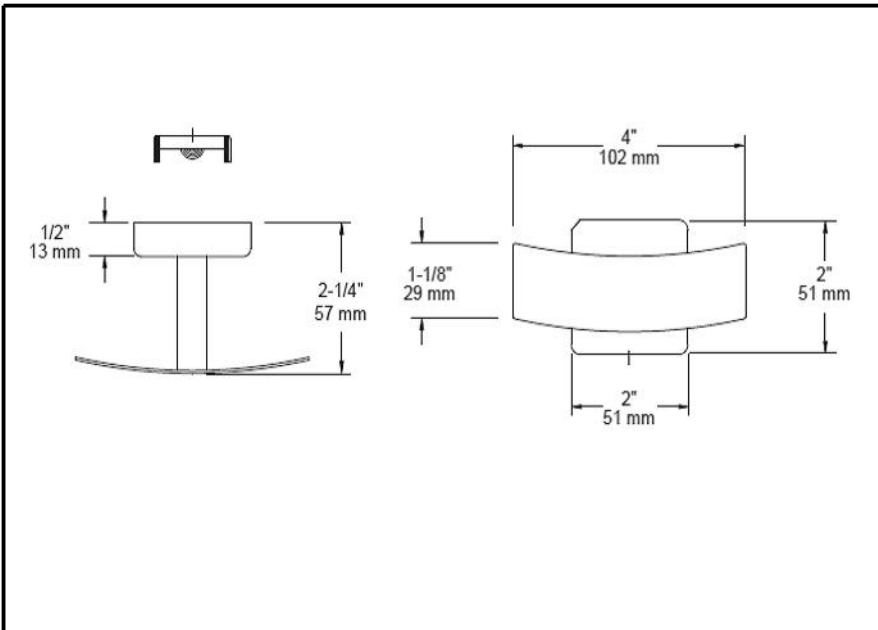

ACCESSORIES

- Century™ Bath Collection
- Single Robe Hook

Submitted Model No.: _____

Specific Features: _____

STANDARD SPECIFICATIONS:

- Wood blocking is preferable behind all wall surfaces. If wood blocking is not available, the following fasteners are suggested: Tile/Masonry-Plastic or lead Anchors Plaster/drywall-Toggle bolts.
- Mounting hardware and mounting template included with product.

ACCESSORIES

- Century™ Bath Collection
- Double Robe Hook

Submitted Model No.: _____

Specific Features: _____

STANDARD SPECIFICATIONS:

- Wood blocking is preferable behind all wall surfaces. If wood blocking is not available, the following fasteners are suggested: Tile/Masonry-Plastic or lead Anchors Plaster/drywall-Toggle bolts.
- Mounting hardware and mounting template included with product.