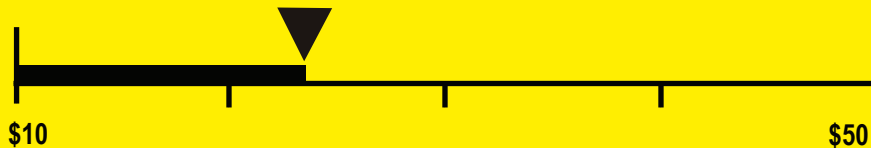

U.S. Government

Federal law prohibits removal of this label before consumer purchase.

ENERGYGUIDE

Refrigerator

The Legacy Companies

Model MXCR29M

Capacity: 7 Cubic Feet

Estimated Yearly Operating Cost

\$23.50

Cost Range of Similar Models

281.05

Yearly Electricity Use (kWh)

Your cost will depend on your utility rates and use.

- Cost range based only on models of similar capacity.
- Estimated operating cost based on April 16, 2015 national average electricity cost of \$0.1045 per kWh.
- For more information, visit www.ftc.gov/appliances.