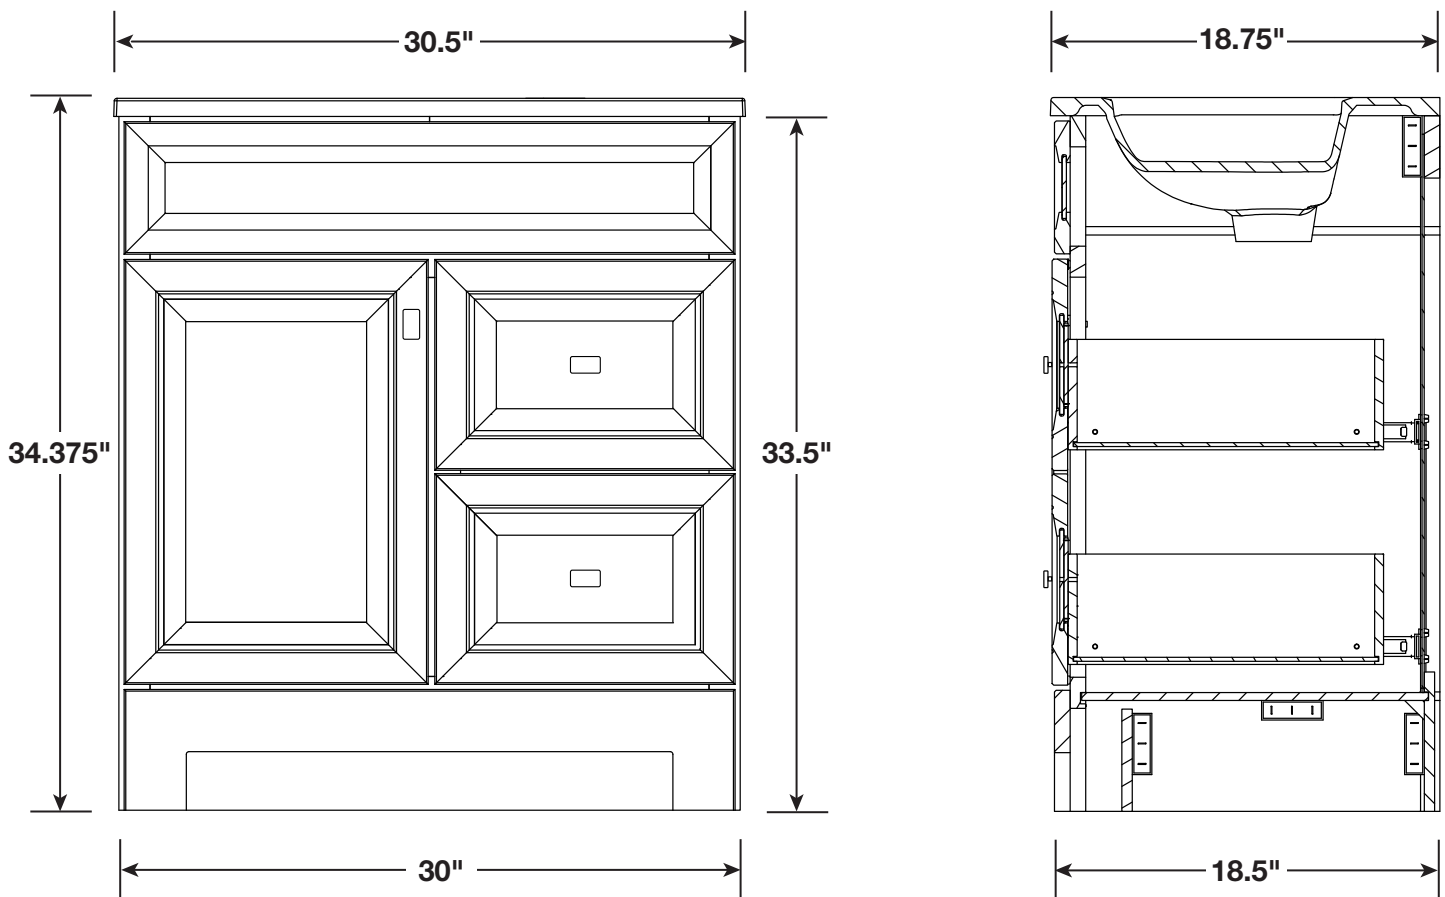

HOME DECORATORS COLLECTION

SEDGEWOOD

30.5" Vanity Cabinet with Top PPLNKDCG30D / PPLNKDVR30D / PPLNKWHT30D

The information contained in this drawing is the sole property of RSI Home Products and any reproduction in part or as a whole without the written permission is prohibited.