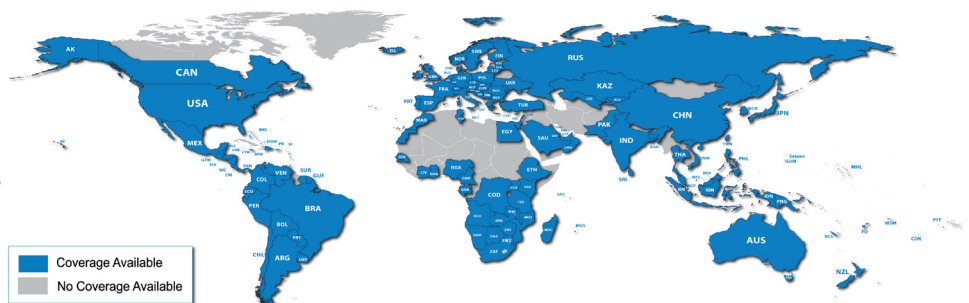

FACT TAGS:

Clip-on convenience: sleek, pocket-sized design with high-resolution, sunlight-readable 1.3-inch display	Digital scorecard: lets you easily keep track of your score throughout your round
Preloaded courses: access more than 40,000 worldwide courses with free updates	Measure shot: manually keep track of your shot distances
Distances: displays yardage to the front, back and middle of the green	Built-in odometer: tracks how much ground you've covered — on the course or off
Hazards and course targets: identify locations of sand traps, water hazards and more	Battery life: up to 15 hours in GPS mode
Green View feature: displays the shape of the green with manual pin placement	Water rating: IPX7¹
High-sensitivity GPS: acquires satellites quickly to show the distance to the green, hazards and doglegs — even under tree cover	¹See Garmin.com/waterrating for more details.

COURSE COVERAGE:

Approach G10 comes ready to use right out of the box, preloaded with more than **40,000** golf courses around the world. Just turn it on and start playing. And you won't pay for course updates or additions, or any subscriptions or fees.

Simply download at: Garmin.com/courses.
Updates are added multiple times a year.