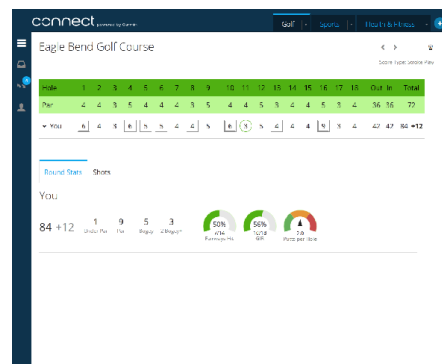

January 26, 2016

New Product Announcement

Approach® G10

Approach G10 golf GPS offers great value and precise distances in a convenient clip-on form. On your belt, on your bag or in your pocket, this compact device fits anywhere. It comes preloaded with more than 40,000 golf courses around the world and gives precise distances to the front, back and middle of the green as well as hazards, Green View, pin placement and more.

KEY FEATURES: