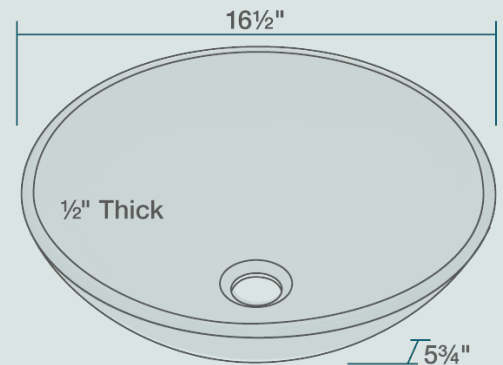

16 1/2" x 16 1/2" x 5 3/4"
 Tempered Glass
 Lifetime Warranty
 Crystal-Clear Glass Throughout

Accessories

*Accessories not included

Available Colors

Features

<p>Vessel Installation</p>	<p>18" Minimum Cabinet Size</p>	<p>1/2" Thick</p>	<p>Tempered Glass</p>	<p>Multiple Colors Available</p>	<p>Limited Lifetime Warranty</p>