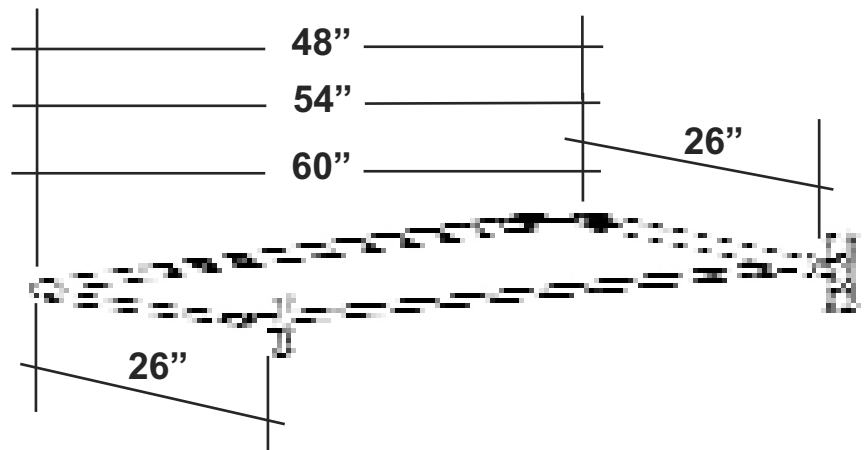

**Measurements Show Different
Lengths For Each Size Rod.**

Dimensions are nominal and may vary. Dimensions and specifications are subject to change without notice.