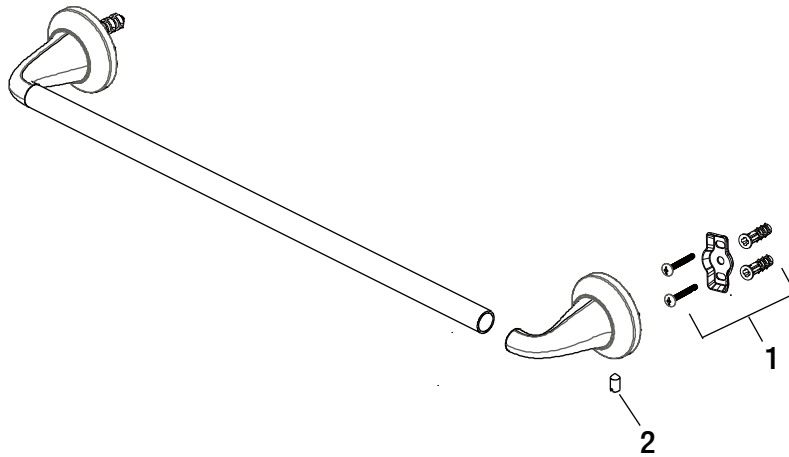

Replacement Parts List

Glacier Bay Constructor Series 18 in. Towel Bar

MODEL	Internet SKU #	FINISH
20118-0104	204804737	Brushed Nickel PVD

Many replacement parts can be purchased online or at your local store. Please use the table below to identify the part SKU number needed, go to HOMEDEPOT.COM, and check for online and store availability. If you can't find the part you are looking for, please call 1-855-HD-GLACIER.

Part	Description	Part #	Internet SKU #	Store SKU #
1	Plastic Anchor	RP80061	207107132	
	Mounting Bracket			
	Wood Screw			
2	Set Screw	RP50078		