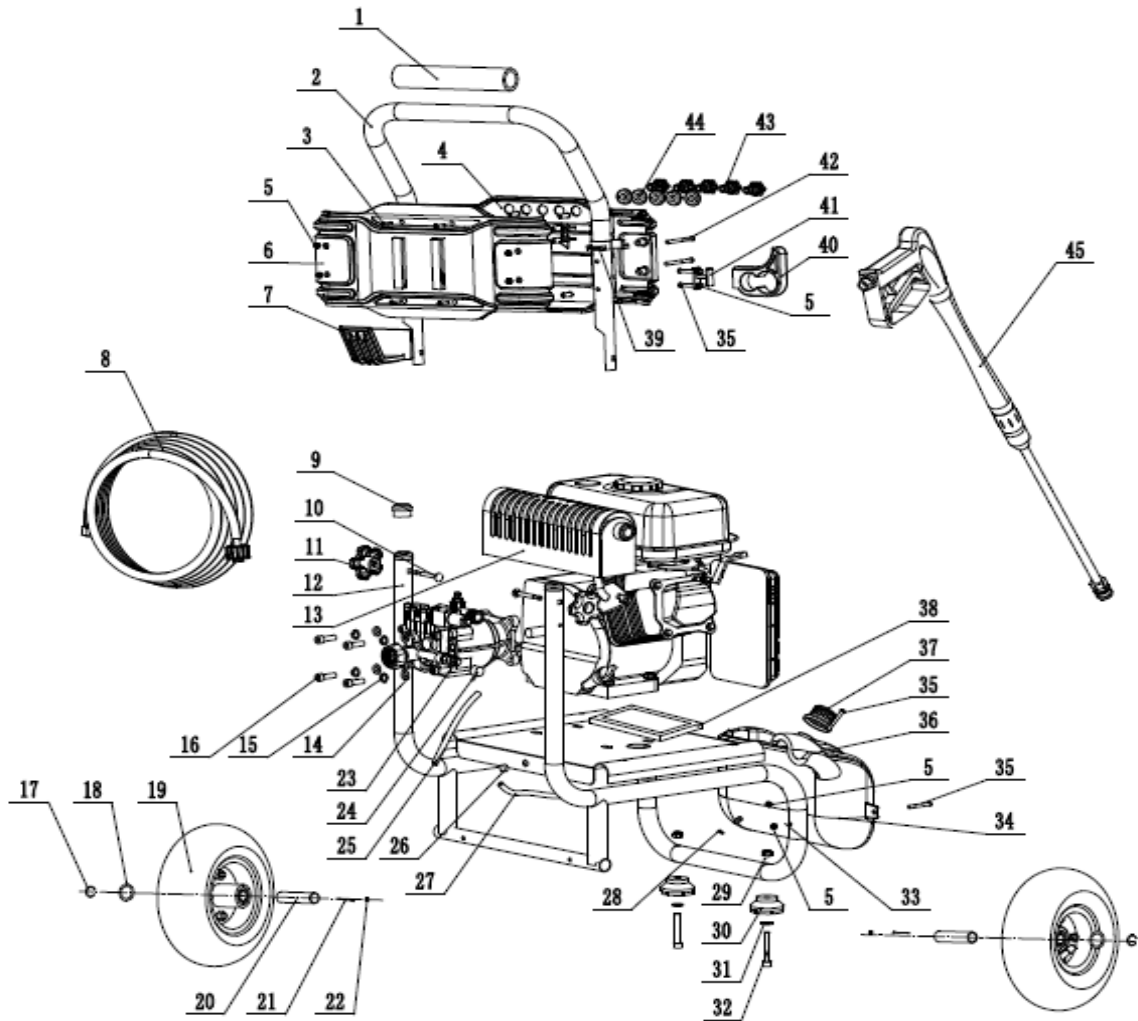

# GPW2600 Parts List

Ref.No.	Part's Number	Factory Part's Number	Part Description	Quantity	Cost	Comments
1	GPW2600-1	YG3.001.186	Grip foam	1		
2	GPW2600-2	YG3.004.271	Handle	1		
3	GPW2600-3	GB/T15856.1-2002-ST4x25	Cross Pan Head Screw	4		
4	GPW2600-4	YG3.005.314	Front panel	1		
5	GPW2600-5	GB/T889.1-2000-M5	LOCK NUT	12		
6	GPW2600-6	YG3.005.315	Back panel	1		
7	GPW2600-7	YG3.005.321	Hose hook	1		
8	GPW2600-8	YG2.004.002A	HIGH PRESSURE HOSE	1		
9	GPW2600-9	YG3.001.035	plug	2		
10	GPW2600-10	YG3.002.441	Square neck bolt	2		
11	GPW2600-11	YG2.012.037	Securing nut	2		
12	GPW2600-12	YG2.009.146	Frame	1		
13	GPW2600-13	LCT 208cc Engine	Engine	1		Image for reference only
14	GPW2600-14	GB/T 95-2002-8	Circlip8	4		
15	GPW2600-15	GB/T 93-1987-8	Washer 8	4		
16	GPW2600-16	GB/T 70.1-2000-M8%x25	Inner Hexagon Bolt	4		
17	GPW2600-17	GB13894.1-86-16	Circlip16	2		
18	GPW2600-18	GB/T95-1985-16	Plain washer16	2		
19	GPW2600-19	YG2.006.014	9" Solid wheel	2		
20	GPW2600-20	YG3.002.459	Wheel shaft	2		
21	GPW2600-21	YG3.002.005	Spring wire	2		
22	GPW2600-22	YG3.002.004	Circlip	2		
23	GPW2600-23	YG2.001.019	High pressure pump	1		
24	GPW2600-24	YG3.001.001	Thermal relief	1		
25	GPW2600-25		DRAIN PIPE	1		
26	GPW2600-26		LEADING SLEEVE	1		
27	GPW2600-27	YG3.001.003	Injection hose	1		
28	GPW2600-28	YG3.002.186	Spring lock	1		
29	GPW2600-29	GB/T 889.1-2000-8	Locknut M8	4		
30	GPW2600-30	YG3.001.025	Rubber foot	2		
31	GPW2600-31	YG3.002.376	Rubber foot washer	2		
32	GPW2600-32	GB/T 70.2-2000-M8%x40	Inner Hexagon Bolt	2		
33	GPW2600-33	GB/T 95-2002-5	Washer 5	5		
34	GPW2600-34	YG3.005.318	Detergent tank	1		
35	GPW2600-35	GB/T 818-2000-M5%x40	Cross Pan Head Screw	7		
36	GPW2600-36	YG3.005.291	Lower gun holster	1		
37	GPW2600-37	YG3.005.029	Detergent tank cap	1		
38	GPW2600-38		ENGINE ISOLATOR	1		
39	GPW2600-39	YG3.005.327	Padding block	4		
40	GPW2600-40	YG3.005.316	Upper gun holder	1		
41	GPW2600-41	YG3.002.453	Gun holder connector	1		
42	GPW2600-42	GB/T 818-2000-M5%x65	Cross Pan Head Screw	4		
43.1	GPW2600-43.1	YG3.002.006-0	0° Nozzle (red)	1		
43.2	GPW2600-43.2	YG3.002.006-15	15° Nozzle (yellow)	1		
43.3	GPW2600-43.3	YG3.002.006-25	25° Nozzle (green)	1		
43.4	GPW2600-43.4	YG3.002.006-40	40° Nozzle (white)	1		
43.5	GPW2600-43.5	YG3.002.006-B	Detergent Nozzle (black)	1		
44	GPW2600-44	YG3.001.004	Nozzle grommet	5		
45	GPW2600-45	YG2.003.002B	high pressure gun	1		