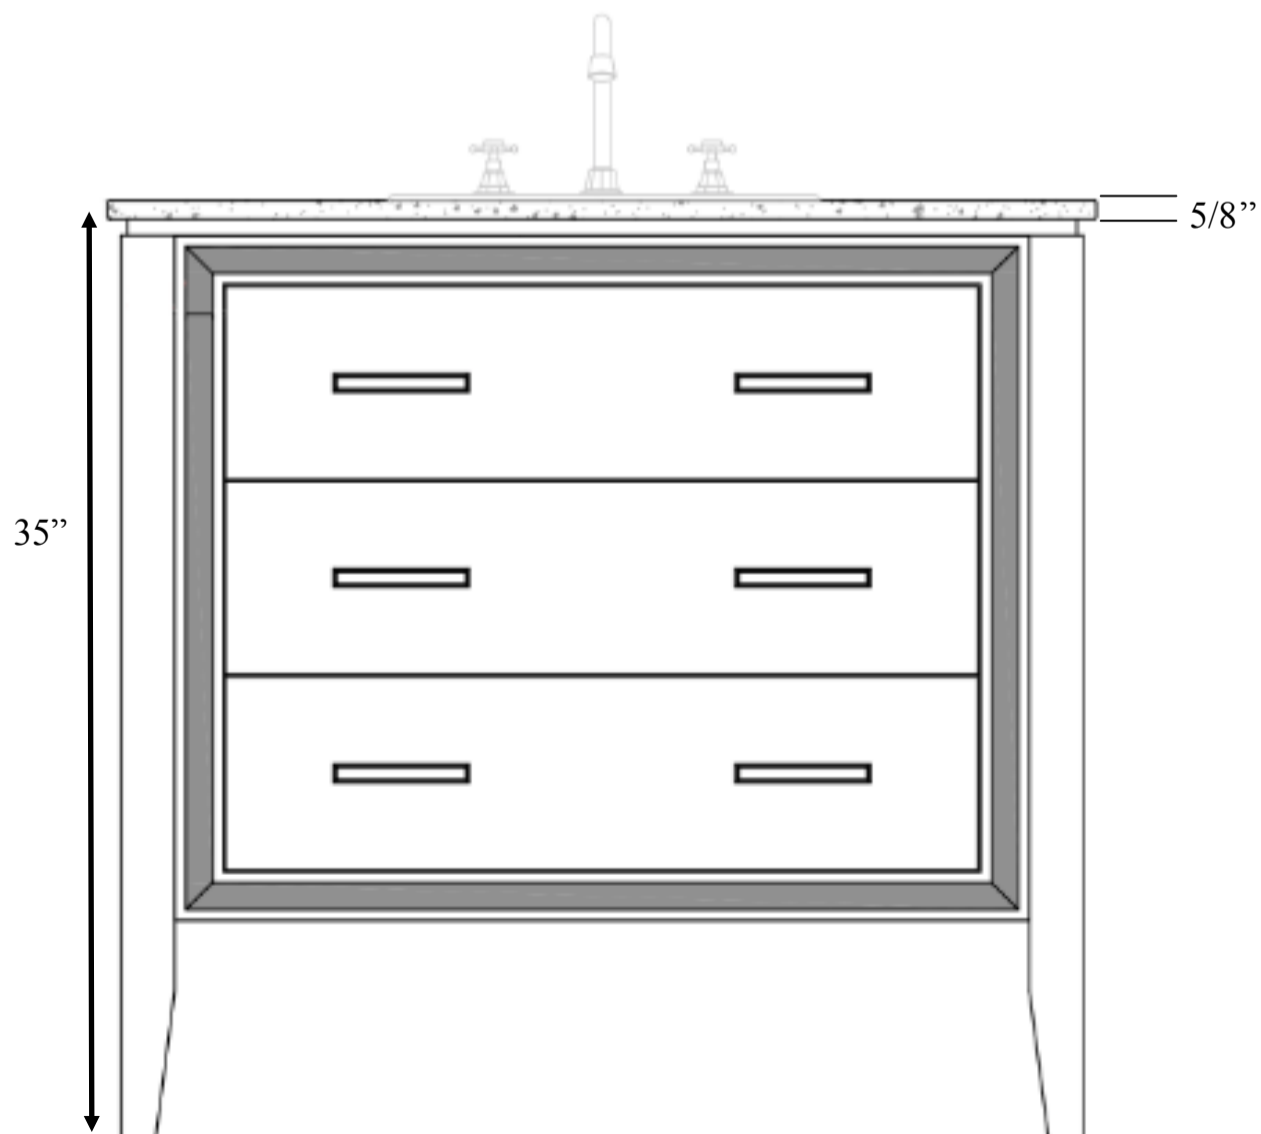

NEW

Skylar Vanity

36" L x 22 1/4" D x 35" H

- Available in Navy or White
- Includes a JSG *Oceana* Oasis Undermount
- Includes a sealed granite top & matching 3 1/4" backsplash. Pre-drilled for 8" faucet spread
- European flair design makes this vanity a unique piece.
- Two bottom drawers allow for discreet storage.
- Brushed Brass hardware

Skylar Vanity Specifications

Inside drawer measures
13.125" L x 25.875" W.

Top View

Front View