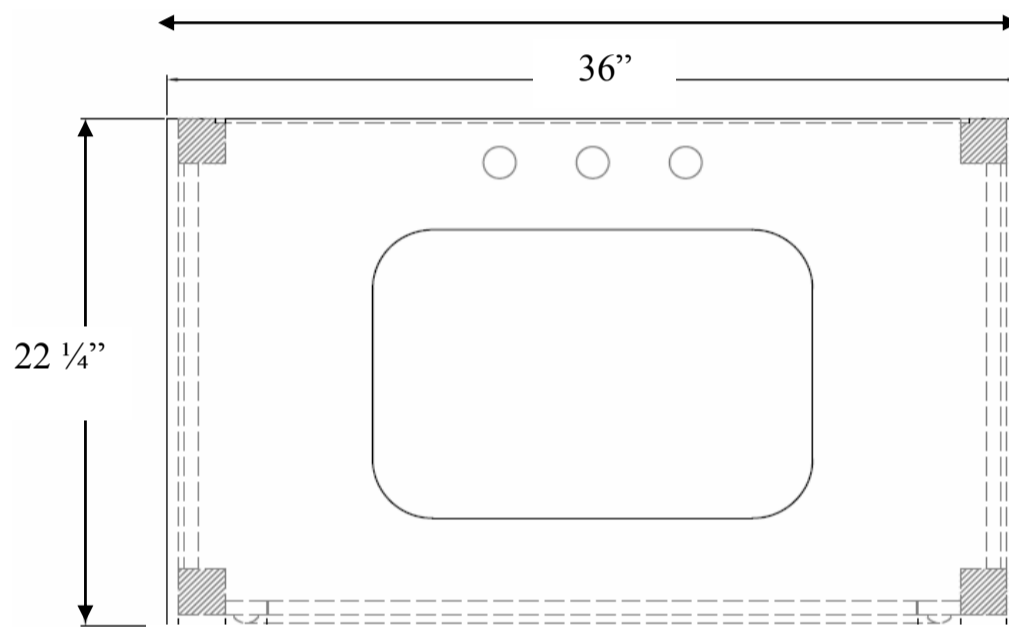

NEW

Skylar Vanity

36" L x 22 1/4" D x 35" H

- Available in Navy or White
- Includes a JSG *Oceana* Oasis Undermount
- Includes a sealed granite top & matching 3 1/4" backsplash. Pre-drilled for 8" faucet spread
- European flair design makes this vanity a unique piece.
- Two bottom drawers allow for discreet storage.
- Brushed Brass hardware

Skylar Vanity Specifications

Inside drawer measures
13.125" L x 25.875" W.

Top View

Front View