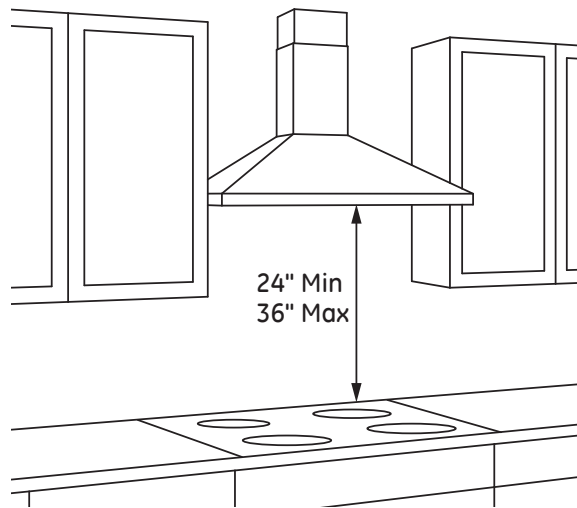

The vent hood must be installed 24" min. and 36" max. above the cooking surface. The hood installation height above the cooking surface depends upon ceiling height. The telescopic duct cover conceals the ductwork running from the top of the hood to the ceiling.

NOTE: Installation height should be measured from the cooking surface to the lowest part of the hood. This hood may be installed onto a wall and vented to the outdoors, or it can be installed for recirculating operation. Parts for recirculating operation are supplied with the hood. However, when installed for recirculating operation, the optional charcoal filter JXCF72 will need to be purchased separately.