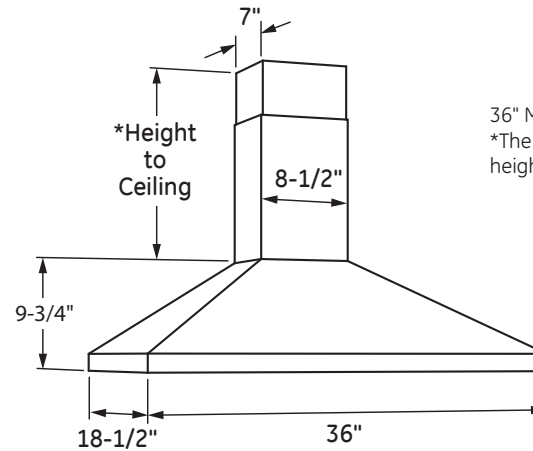

JVW5361SJ/EJ

GE® 36" Wall-Mount Pyramid Chimney Hood

Dimensions and Installation Information (in inches)

Installation Information:

Before installing, consult Use & Care/installation instructions packed with product for current dimensional data.

Optional Accessories

JXDC72SS/ES-Chimney Height Kit
Max ceiling height installation with kit - 10'-0"
JXRC70-Remote Control
JXCF72-Charcoal Filter
(needed if used in recirculation mode)

Amp Rating	
120V	3.5

36" Models Require a 36"-Wide Opening
*The supplied duct cover fits 7'-4" to 8'-10" ceiling heights (10" with optional high ceiling kit JXDC72)