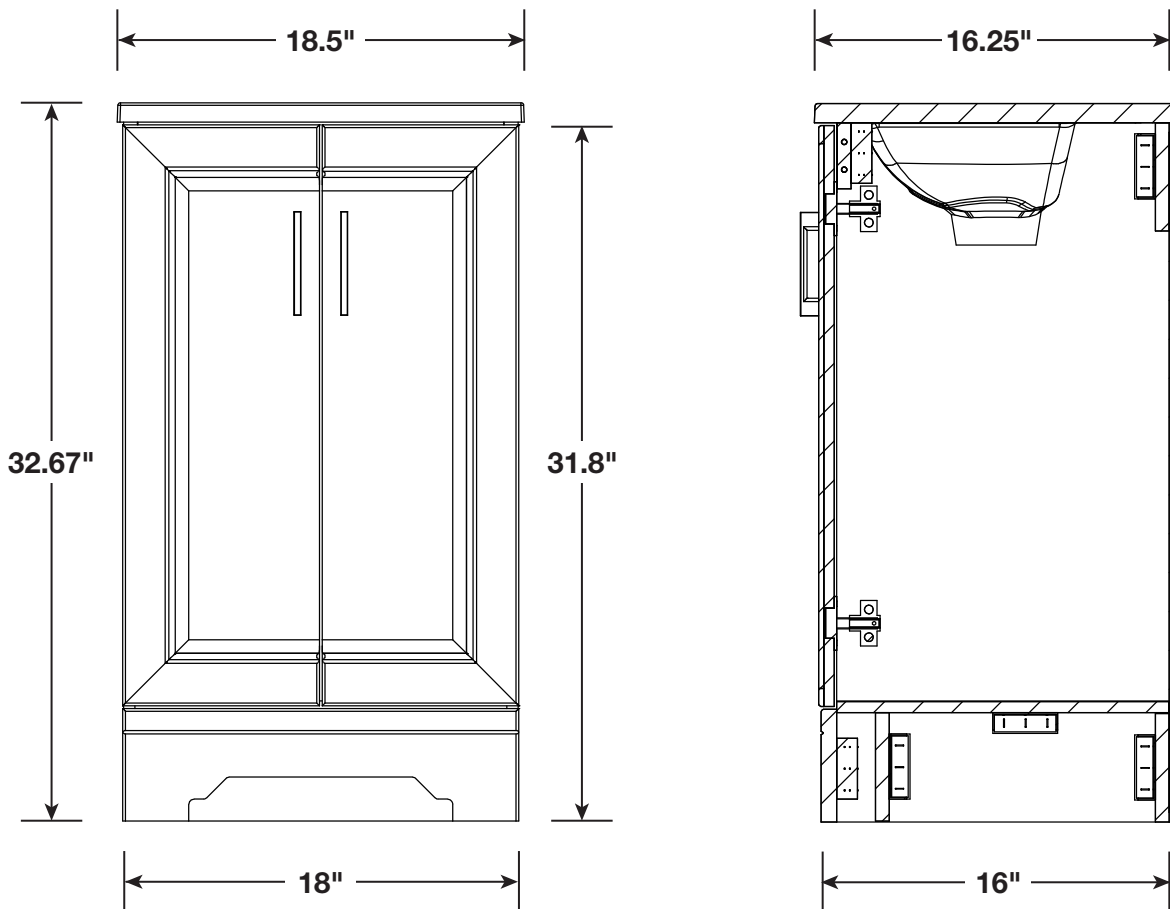

WILLOWRIDGE

18.5" Vanity Cabinet with Top PPAVLCAB18/ PPAVLDVR18

The information contained in this drawing is the sole property of RSI Home Products and any reproduction in part or as a whole without the written permission is prohibited.