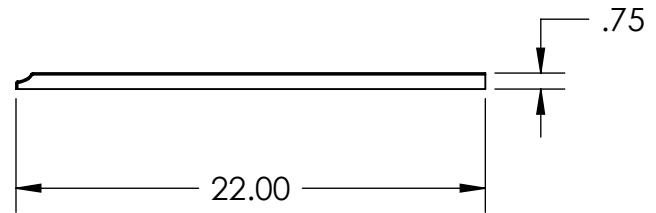

COTTAGE 36" VANITY

Supplier Model# CTAA3622D	S/O SKU# 713-886
YOW Item# 221-989	Internet# 100508071

Antique White finish

Wooden knobs

2 louvered doors and one lower full extension drawer

Exposed nickel hinges

Fully assembled vanity with ready-to-attach bun feet

Overall Dimensions: 36" x 21-5/8" x 34"H

Vanity top, sink and faucet not included

	X1	X2	F1	F2	D
Vanity Top 25x22	25	12.5	4	2	1.125
Vanity Top 31x22	31	15.5	4	2	1.125
Vanity Top 37x22	37	18.5	4	2	1.125
Vanity Top 49x22	49	24.5	8	4	1.375
Vanity Top 61x22 Single	61	30.5	8	4	1.375

UNLESS OTHERWISE SPECIFIED
DIMENSIONS ARE IN INCHES
TOLERANCES:
-0 +.125

DRAWN BY:	E. Sandoval	3/26/2012
CHECKED BY:		
APPROVED BY:		
DO NOT SCALE DRAWING	SCALE: 1:9	SIZE: A

TITLE:	HD Dot Com Vanity Top Colorpoint-Stone Effects - Custom Mold
PART NO:	
PAGE	1 OF 1
REV:	0