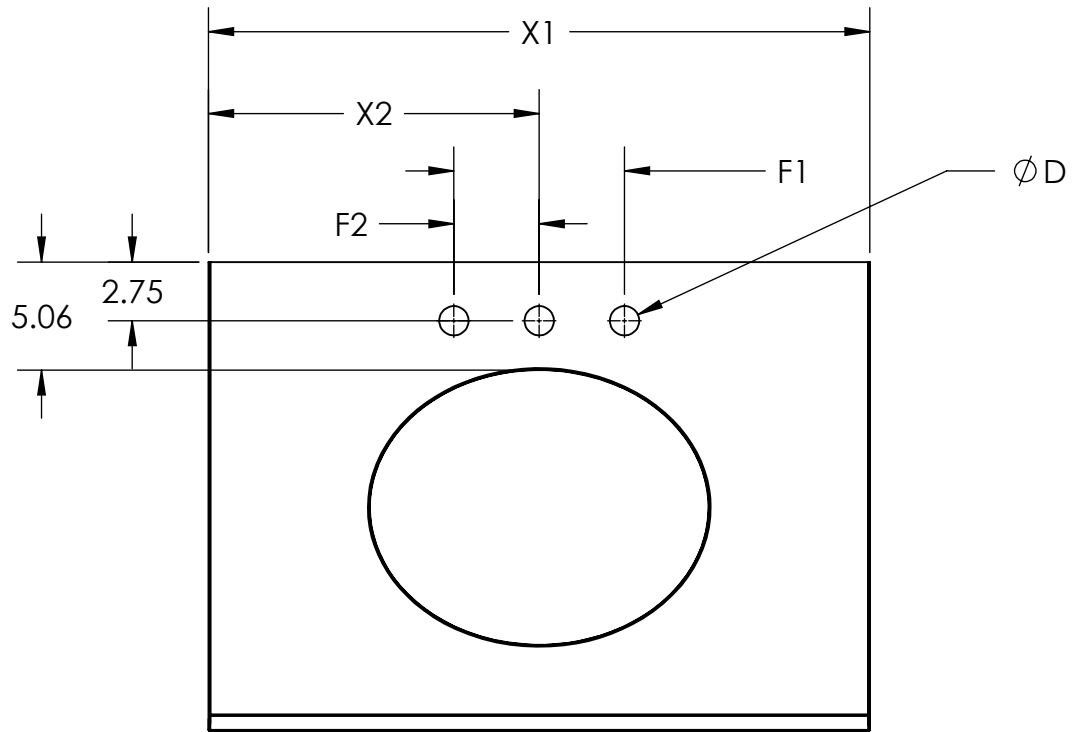

COTTAGE 36" VANITY

Supplier Model# CTAA3622D	S/O SKU# 713-886
YOW Item# 221-989	Internet# 100508071

Antique White finish

Wooden knobs

2 louvered doors and one lower full extension drawer

Exposed nickel hinges

Fully assembled vanity with ready-to-attach bun feet

Overall Dimensions: 36" x 21-5/8" x 34"H

Vanity top, sink and faucet not included

	X1	X2	F1	F2	D
Vanity Top 25x22	25	12.5	4	2	1.125
Vanity Top 31x22	31	15.5	4	2	1.125
Vanity Top 37x22	37	18.5	4	2	1.125
Vanity Top 49x22	49	24.5	8	4	1.375
Vanity Top 61x22 Single	61	30.5	8	4	1.375

UNLESS OTHERWISE SPECIFIED
DIMENSIONS ARE IN INCHES
TOLERANCES:
-0 +.125

DRAWN BY:	E. Sandoval	3/26/2012
CHECKED BY:		
APPROVED BY:		
DO NOT SCALE DRAWING	SCALE: 1:9	SIZE: A

TITLE:	HD Dot Com Vanity Top Colorpoint-Stone Effects - Custom Mold
PART NO:	
PAGE	1 OF 1
REV:	0