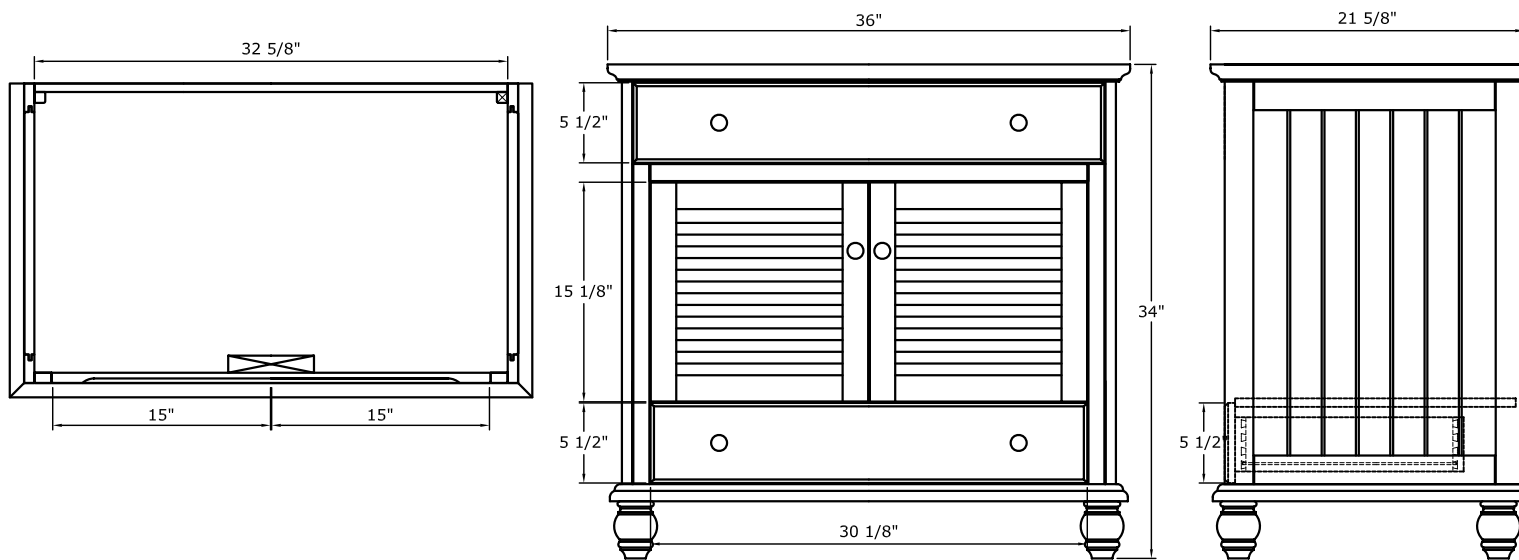

COTTAGE 36" VANITY

Supplier Model# CTAA3622D	S/O SKU# 713-886
YOW Item# 221-989	Internet# 100508071

Antique White finish

Wooden knobs

2 louvered doors and one lower full extension drawer

Exposed nickel hinges

Fully assembled vanity with ready-to-attach bun feet

Overall Dimensions: 36" x 21-5/8" x 34"H

Vanity top, sink and faucet not included

	X1	X2	F1	F2	D
Vanity Top 25x22	25	12.5	4	2	1.125
Vanity Top 31x22	31	15.5	4	2	1.125
Vanity Top 37x22	37	18.5	4	2	1.125
Vanity Top 49x22	49	24.5	8	4	1.375
Vanity Top 61x22 Single	61	30.5	8	4	1.375

UNLESS OTHERWISE SPECIFIED
DIMENSIONS ARE IN INCHES
TOLERANCES:
-0 +.125

DRAWN BY:	E. Sandoval	3/26/2012
CHECKED BY:		
APPROVED BY:		
DO NOT SCALE DRAWING	SCALE: 1:9	SIZE: A

TITLE:	HD Dot Com Vanity Top Colorpoint-Stone Effects - Custom Mold
PART NO:	
PAGE	1 OF 1
REV:	0