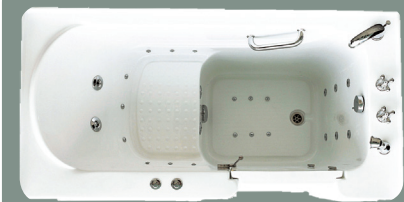

**Dual Massage Therapies
Whirlpool & Air Baths
COMBINED**

SB-47-WI-L
Luxury Walk-In