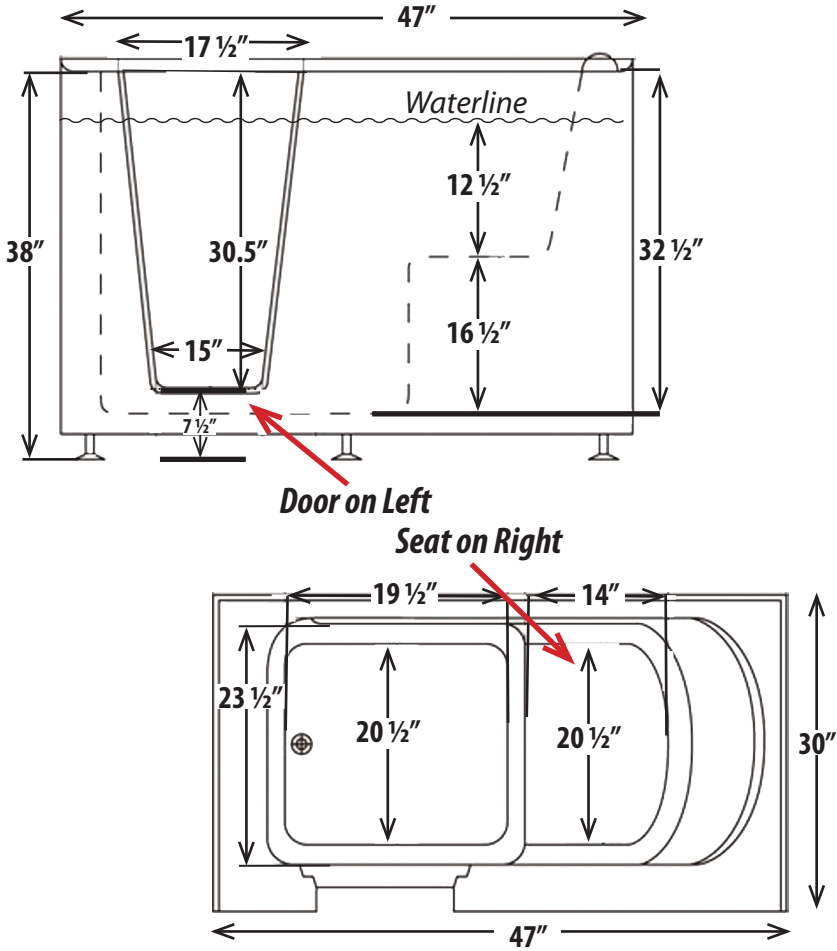

47" Walk-In Bath

**Door on Left
Seat on Right**

SPECIFICATIONS

Exterior: 47" L x 30" W x 38" H	Interior: 33 1/2" L x 23 1/2" W x 32 1/2" D	Seat: 16 1/2" H x 20 1/2" W x 14" D
Floor: 20 1/2" W x 19 1/2" D	Gallon Capacity: 43	Step Height: 7 1/2"
Door Height: 30 1/2"	Door Width at Entry: 15"	Door Width at Top: 17"
Materials: High Gloss Acrylic	Color: White	Installation Method: Alcove
Standard Features		
<i>All Models</i>	Integral Tile Flange on 3 Sides, Right or Left Hand Drain & Door with Water Tight Seal & Built in ADA Compliant Emergency Drain, Wall Mounted Safety Bar, Slip Resistant Floor & Seating, Slimline Drain Kit, Easy Reach Stainless Bath Fixtures in your choice of either Classic Double Cross Handles with handheld Shower Head or Modern Handles with Sleek Handheld Shower Wand.	
<i>Whirlpool Bath</i>	10 Stainless Steel Hydro-Massage Jets, Heat Stick Temperature Maintenance	
<i>Air Bath</i>	15 Stainless Steel Micro Massage Bubble Air Jets, Heated Blower	
<i>Luxury Bath</i>	Dual Therapy - Combination Whirlpool and Air Bath	
Electrical Requirements for Whirlpool, Air & Luxury Baths (Soaking Baths do not require electrical connection)		
<i>Heat Stick</i>	No ELECTRICITY REQUIRED - Water temperature is maintained when pump is on (NOT AVAILABLE ON AIR BATHS)	
<i>Pump/Blower</i>	Dedicated 120V/20 Amp GFCI Protected Circuit	

NOTES

- Controls are surface mounted near pump
- Hot water supply should be a minimum of 70% of bath capacity
- Signature Bath recommends installation by qualified professionals following installation instructions and applicable codes.
- Take measurements from the bath prior to commencing construction
- All measurements are subject to a variance of 1/2" +/-