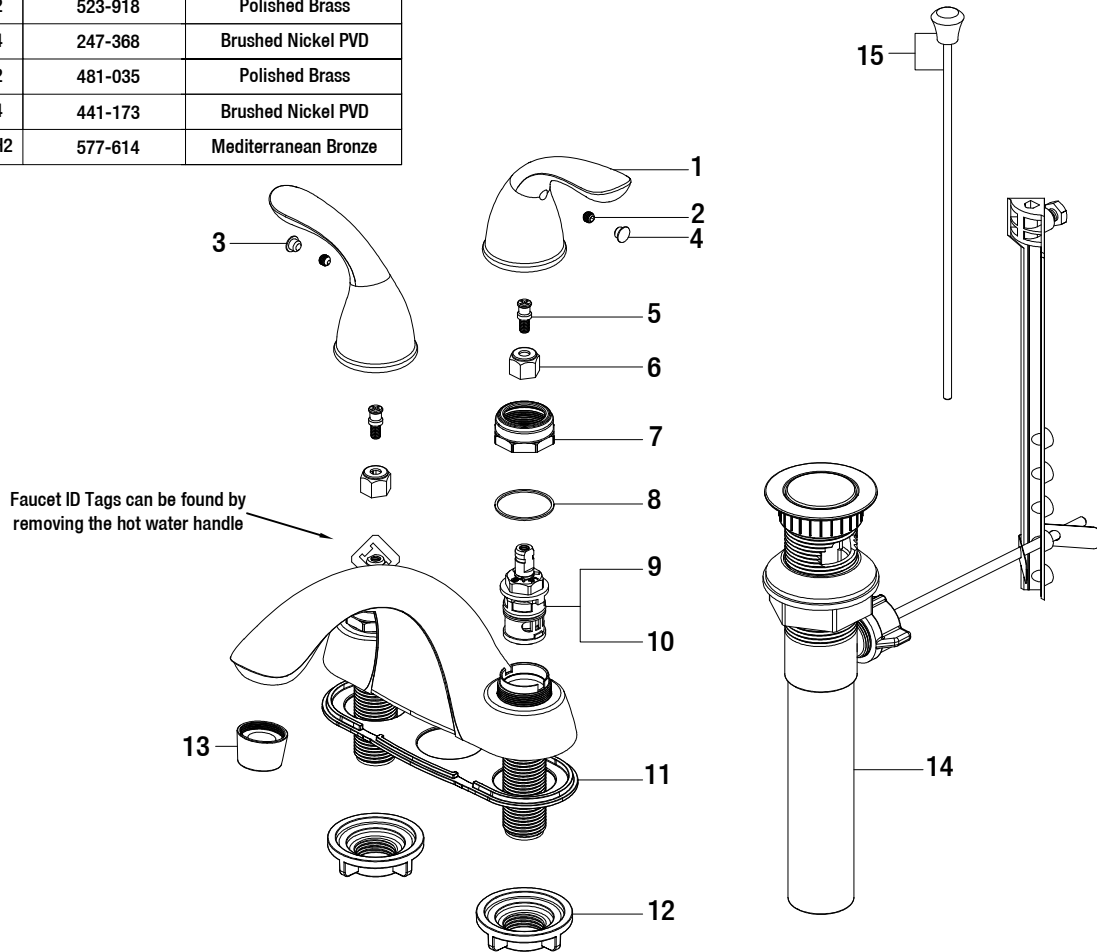

## Replacement Parts List

Builders 4 in. Centerset 2-Handle Low-Arc Bathroom  
Faucet

MODEL	STORE SKU#	FINISH
7032EC-A8102	523-918	Polished Brass
7032EC-A8104	247-368	Brushed Nickel PVD
7032EC-A8102	481-035	Polished Brass
7032EC-A8104	441-173	Brushed Nickel PVD
7032EC-A8127H2	577-614	Mediterranean Bronze

Part	Description	Part Number
1	Handle	RP13041*
2	Set screw	RP50002
3	Index H	RP10004
4	Index C	RP10005
5	Screw	RP50003
6	Inverter	RP64044
7	Bonnet nut	RP70435
8	Washer	RP64124

Part	Description	Part Number
9	Cartridge H	RP20013
10	Cartridge C	RP20014
11	Gasket	RP80259
12	Mounting nut	RP80259
13	Aerator	RP80259
14	Drain assembly less lift rod	RP40027*
15	Lift rod	RP40094*